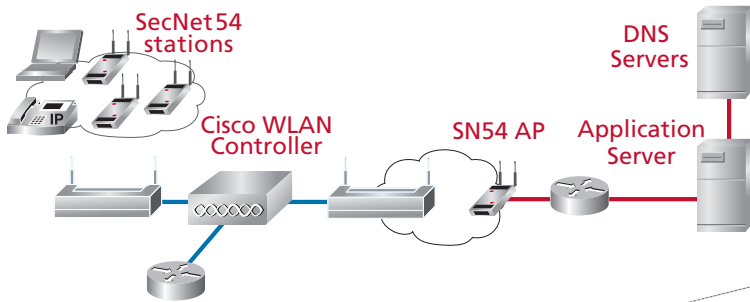

Global Military and Commercial Red Data Center WLAN

Impressive Advantages

This unique partnership gives your agency the assurance of knowing you're working with industry leaders to get an end-to-end solution that delivers measurable advantages.

Intelligence

- Data confidentiality (FIPS 140-2 WPAv2 and HAIPE Type-1)
- Location tracking of SecNet 54 devices within WLAN
- Wireless intrusion detection
- Location-based alarms
- Fast secure roaming
- Wireless QoS (802.11e) prioritization of HAIPE traffic on WLAN
- End-to-end network management

Integration

- HAIPE interoperability
- Use with outdoor mesh products
- Compliant with DoD 8100.2 WLAN Policy
- Scalable for large enterprise deployments
- Routing between SecNet 54 clients without N*(N-1)/2 tunnel configuration at the end point
- Team is capable of handling and integrating ComSec devices
- Integrate existing networks on a single Type 1 network instead of parallel networks

Insight

- Cisco's Cognio Spectrum Expert for WiFi provides full, real-time spectrum and protocol visibility into WiFi networks
- Perform real-time RF spectrum analysis for troubleshooting WLANs
- Detect and identify specific interfering devices in real time, including Bluetooth, cordless phones, microwave ovens, video cameras and dozens of wireless modulation techniques
- Pinpoint the location of problematic wireless devices
- Record and play back spectrum troubleshooting sessions
- Graphically display the WiFi spectrum in any number of user-configurable graphs and charts
- Analyze all WiFi and public safety bands (4.9GHz) of spectrum in use today, including 802.11a, 802.11b and 802.11g