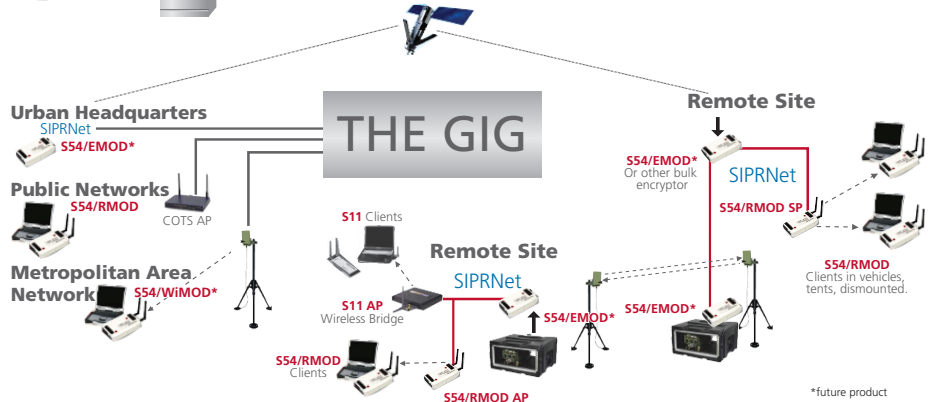

Why Cisco/Harris

Just as SWAT1 is tightly integrated, so to is the innovative Cisco/Harris partnership. Your agency has the advantage of working with a single contact throughout the planning and implementation process, and your solution can be custom designed to specific architecture demands, while remaining easily scalable to grow and evolve with your mission requirements.

Learn More

Contact us at Ask_The_COE@external.cisco.com to discover how the powerful Cisco/Harris partnership and SWAT1 — the premier, fastest Type 1 wireless solution available on the market today — can take your agency's productivity, efficiency and success to the next level.

Dan Arnold
Strategic Alliances
Harris IT Services
Dan.Arnold@harris.com
703-610-4674

Lynn Runnels
Product Solutions Division
Harris IT Services
lrunnels@harris.com
703-885-1121