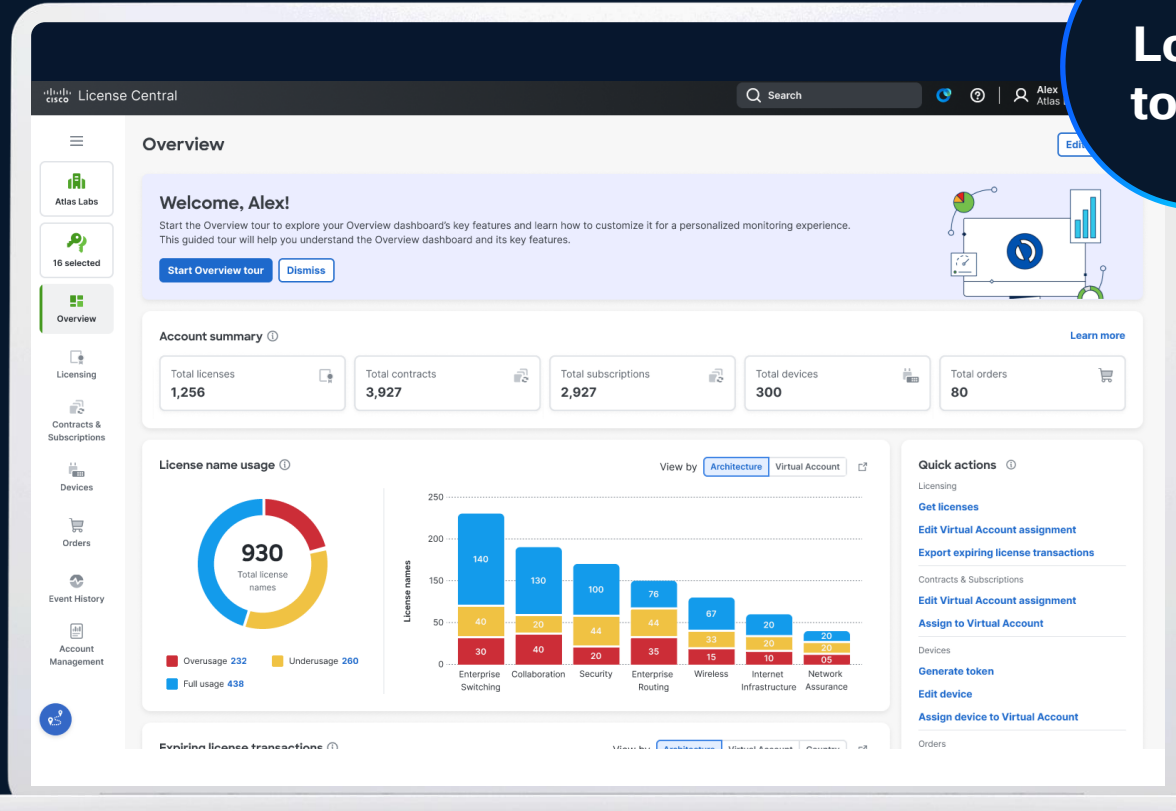

Introduction to Cisco License Central

Licensing Experience & Operations

January 2026

Cisco License Central

Our intelligent, AI-assisted, platform, Cisco License Central, is designed to drive quality across the entire lifecycle, from initial order, license activation, utilization, reallocation, and support.

Log in today!

- ✓ Upgraded & simplified UI
- ✓ View licenses, orders, assets, subscriptions
- ✓ Improved licensing data
- ✓ Insights & reporting
- ✓ Manage licenses

[Log In](#)

Cisco License On-Prem

Modernizing the On-Prem Application

✓ Redesigned interface + intuitive navigation aligned to Cisco License Central Cloud Application

✓ Built on existing On-Prem 3 Node High Availability architecture

✓ Supports installation across all platform environments: