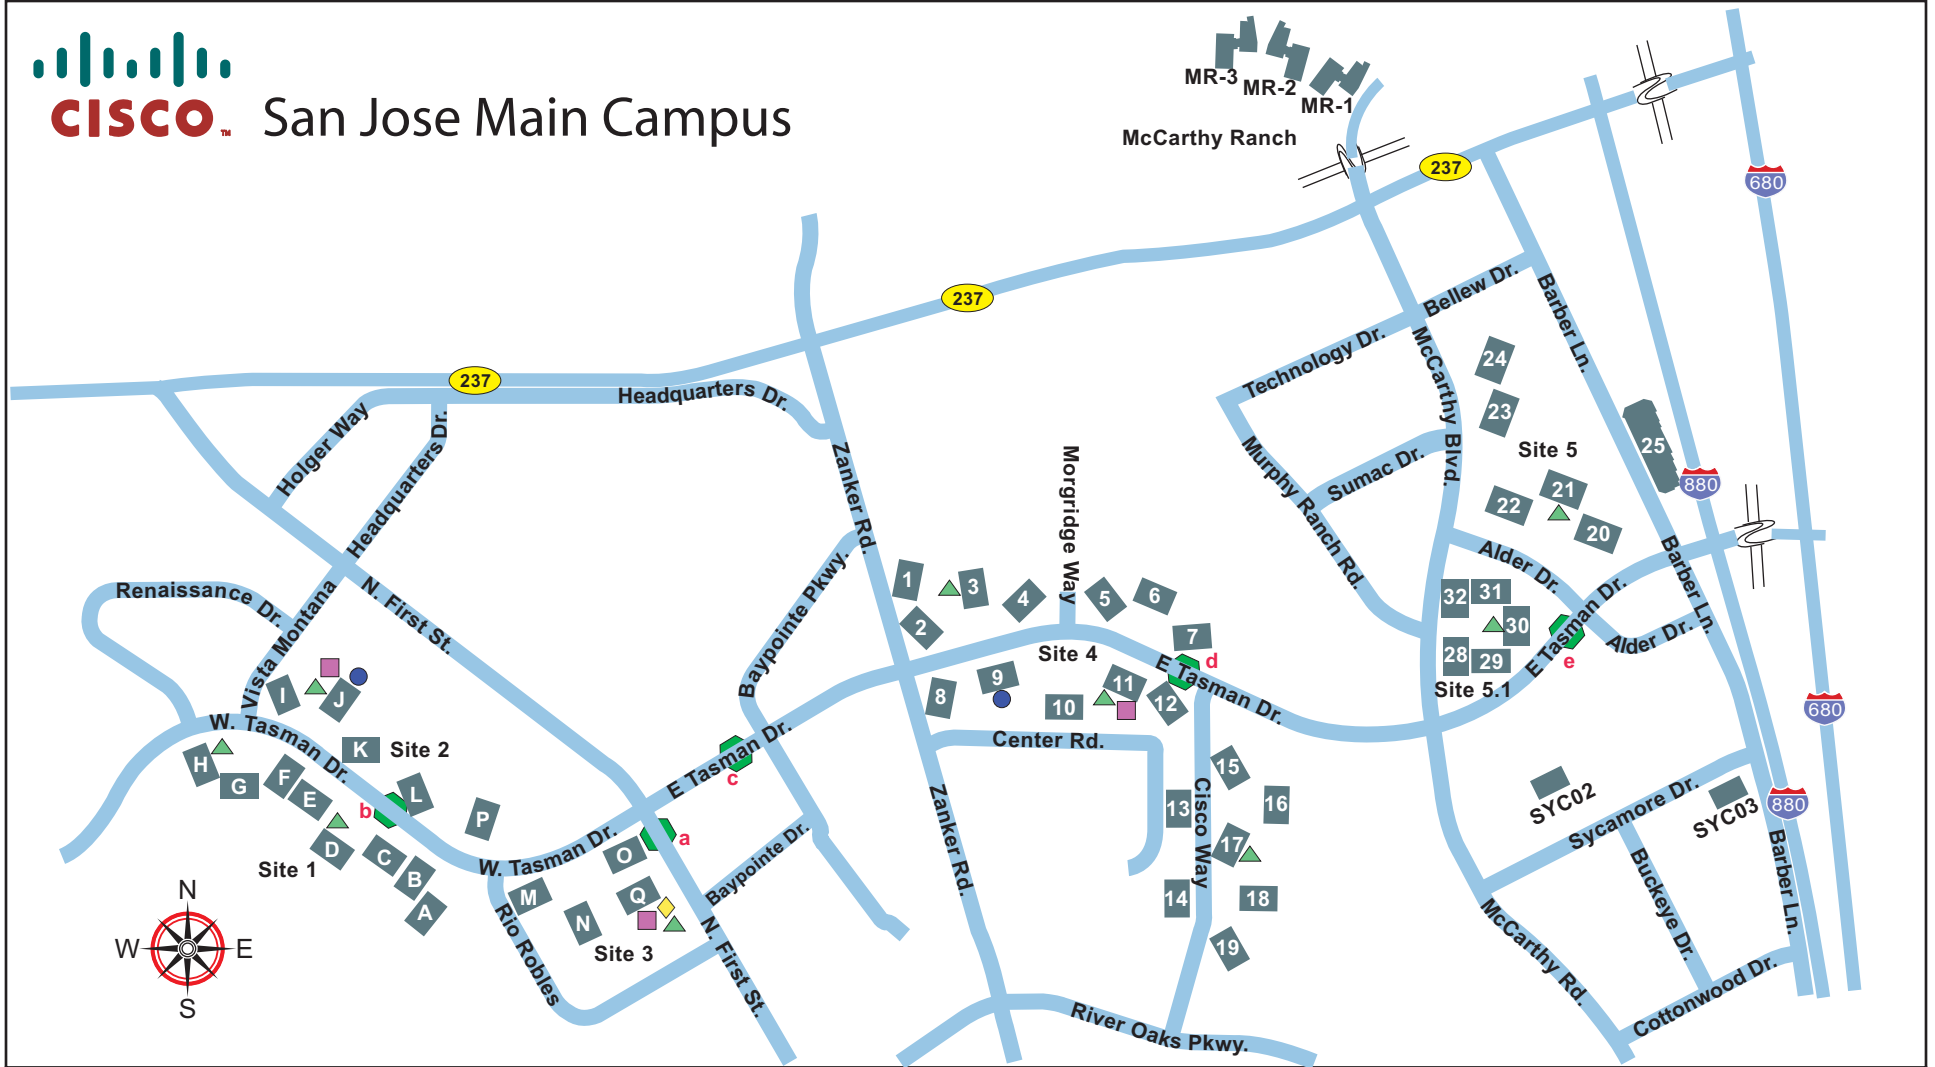

# CISCO™ San Jose Main Campus

## Legend

- ▲ Cafeterias
- Conference Center
- ◆ LifeConnections Health & Fitness Center
- Cisco Stores
- 🚇 Light Rail Stations
  - a. Tasman Station
  - b. Champion Station
  - c. Baypointe Station
  - d. Cisco Way Station
  - e. Milpitas Station

### Site 1

- A - 110 West Tasman Dr.
- B - 130 West Tasman Dr.
- C - 150 West Tasman Dr.
- D - 170 West Tasman Dr.
- E - 190 West Tasman Dr.
- F - 210 West Tasman Dr.
- G - 230 West Tasman Dr.
- H - 250 West Tasman Dr.

### Site 2

- I - 285 West Tasman Dr.
- J - 255 West Tasman Dr.
- K - 225 West Tasman Dr.

- L - 175 West Tasman Dr.
  - P - 125 West Tasman Dr.
- ### Site 3
- M - 80 West Tasman Dr.
  - N - 125 Rio Robles
  - O - 10 West Tasman Dr.
  - Q - 3571 N. First St.