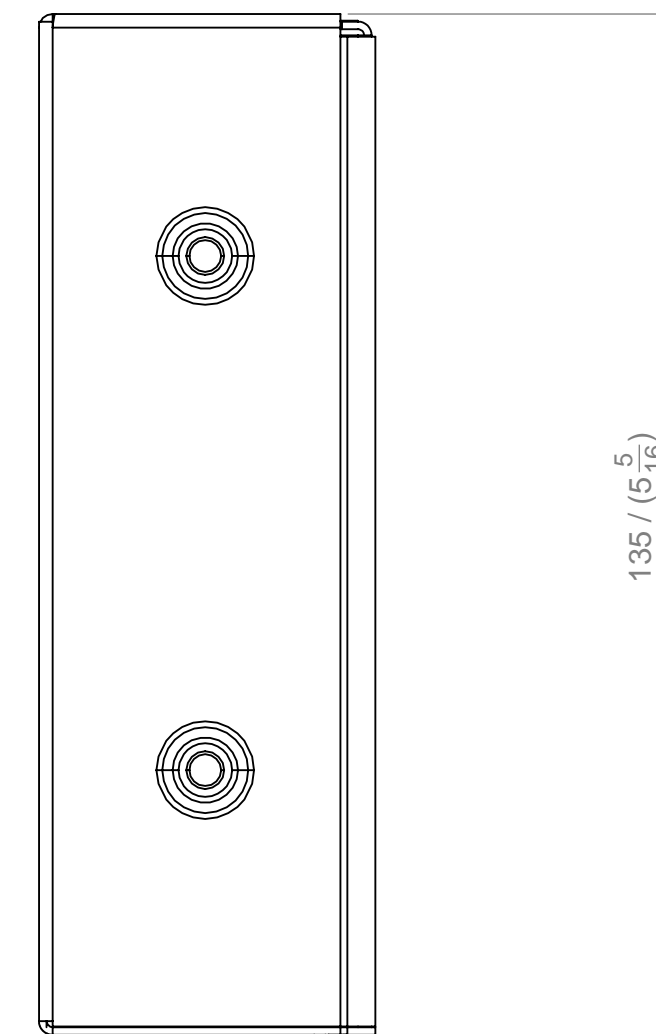

[mm / (inches)]

TANDBERG
Video Switch box