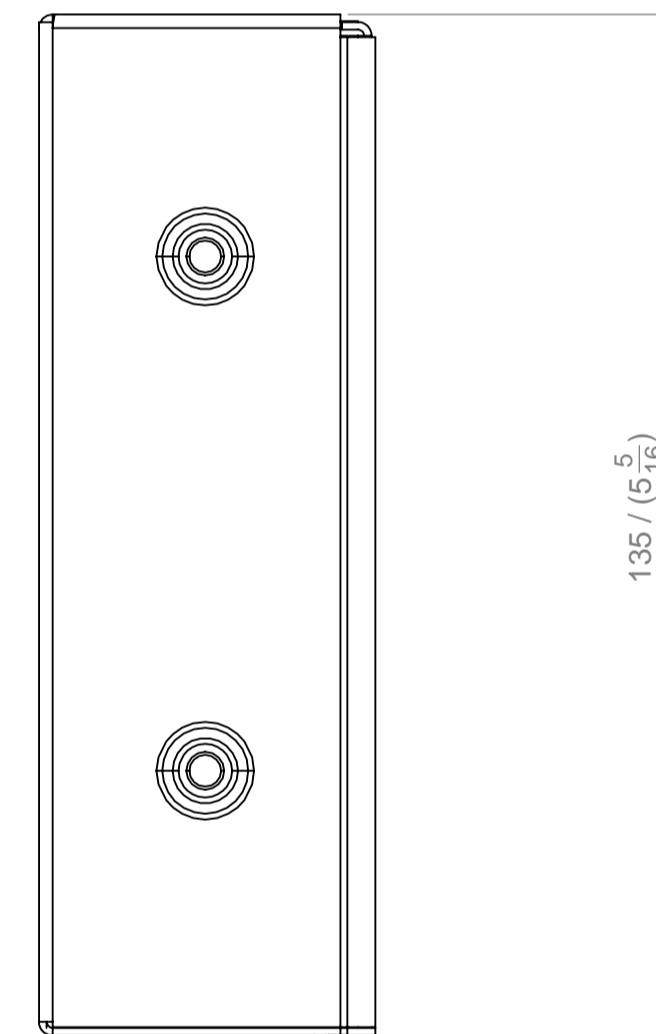

[mm / (inches)]

TANDBERG
Video Switch box