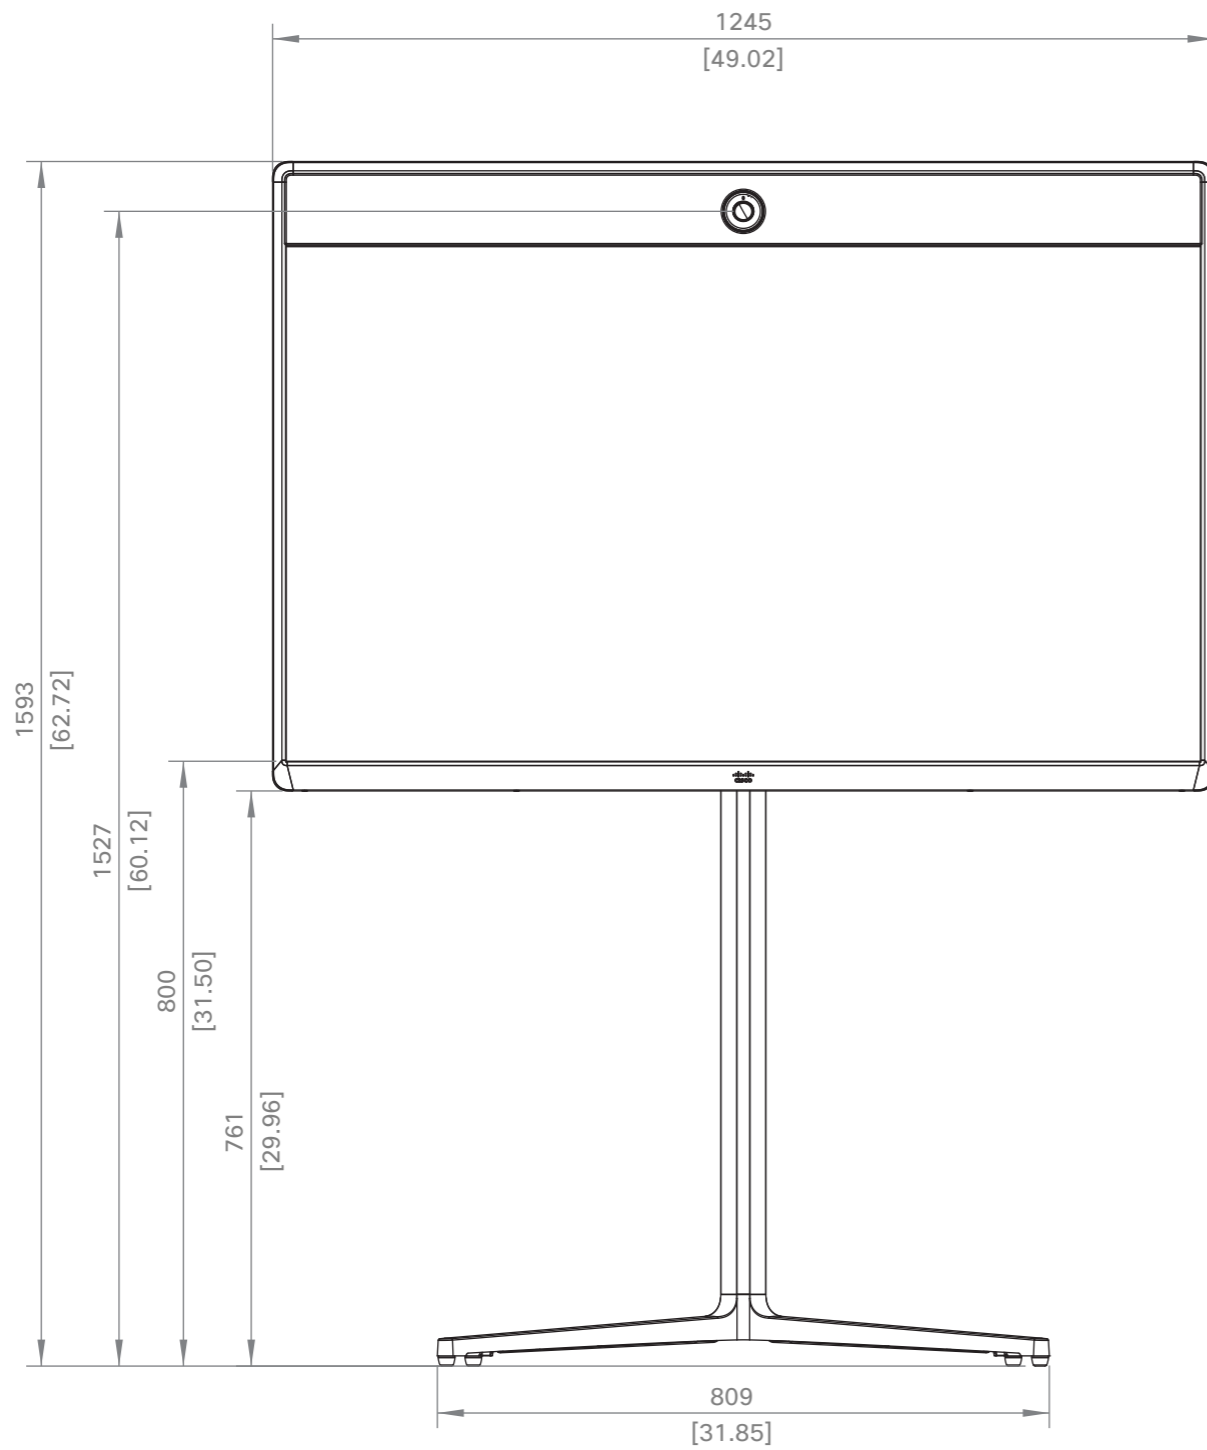

Cisco Webex Room 55
Main unit

European projection 

Unit:	mm [in.]
Sheet size:	A3
Scale:	1:10

Cisco Webex Room 55
with Floor Stand

European projection

Unit: mm [in.]
Sheet size: A3
Scale: 1:10

Cisco Webex Room 55
with Wheel Base

European projection

Unit:	mm [in.]
Sheet size:	A3
Scale:	1:10

SCALE 1:2

Cisco Webex Room 55
with Wall Mount

European projection

Unit: mm [in.]

Sheet size: A3

Scale: 1:10

Cisco Webex Room 55
Floor Stand only

European projection

Unit:	mm [in.]
Sheet size:	A3
Scale:	1:10

Cisco Webex Room 55
Wheel Base only

European projection 

Unit:	mm [in.]
Sheet size:	A3
Scale:	1:10