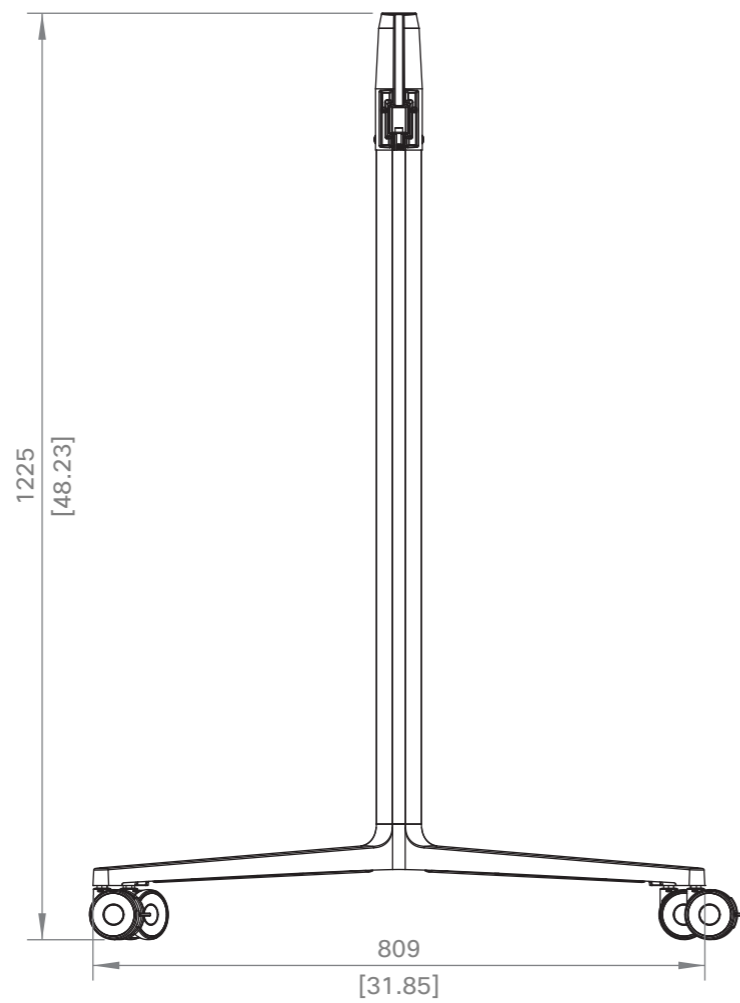

Cisco Webex Room 55
Main unit

European projection 

Unit:	mm [in.]
Sheet size:	A3
Scale:	1:10

Cisco Webex Room 55
with Floor Stand

European projection

Unit: mm [in.]
Sheet size: A3
Scale: 1:10

Cisco Webex Room 55
with Wheel Base

European projection

Unit:	mm [in.]
Sheet size:	A3
Scale:	1:10

SCALE 1:2

Cisco Webex Room 55
with Wall Mount

European projection

Unit: mm [in.]

Sheet size: A3

Scale: 1:10

Cisco Webex Room 55
Floor Stand only

European projection

Unit:	mm [in.]
Sheet size:	A3
Scale:	1:10

Cisco Webex Room 55
Wheel Base only

European projection 

Unit:	mm [in.]
Sheet size:	A3
Scale:	1:10