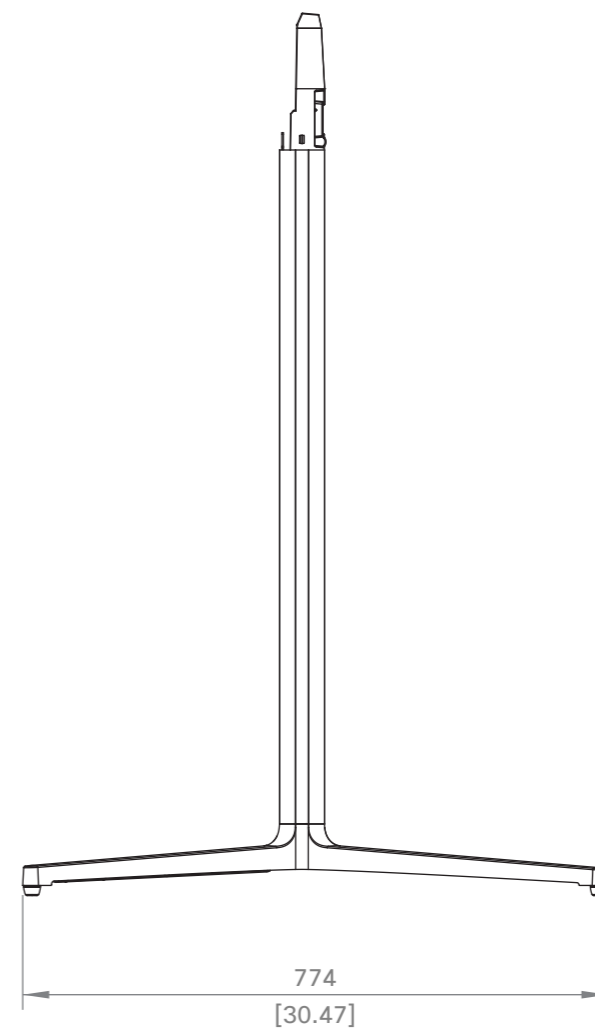

Cisco Webex Room 55
Main unit

European projection 

Unit:	mm [in.]
Sheet size:	A3
Scale:	1:10

Cisco Webex Room 55
with Floor Stand

European projection

Unit: mm [in.]
Sheet size: A3
Scale: 1:10

Cisco Webex Room 55
with Wheel Base

European projection

Unit:	mm [in.]
Sheet size:	A3
Scale:	1:10

SCALE 1:2

Cisco Webex Room 55
with Wall Mount

European projection

Unit: mm [in.]

Sheet size: A3

Scale: 1:10

Cisco Webex Room 55
Floor Stand only

European projection

Unit:	mm [in.]
Sheet size:	A3
Scale:	1:10

Cisco Webex Room 55
Wheel Base only

European projection 

Unit:	mm [in.]
Sheet size:	A3
Scale:	1:10