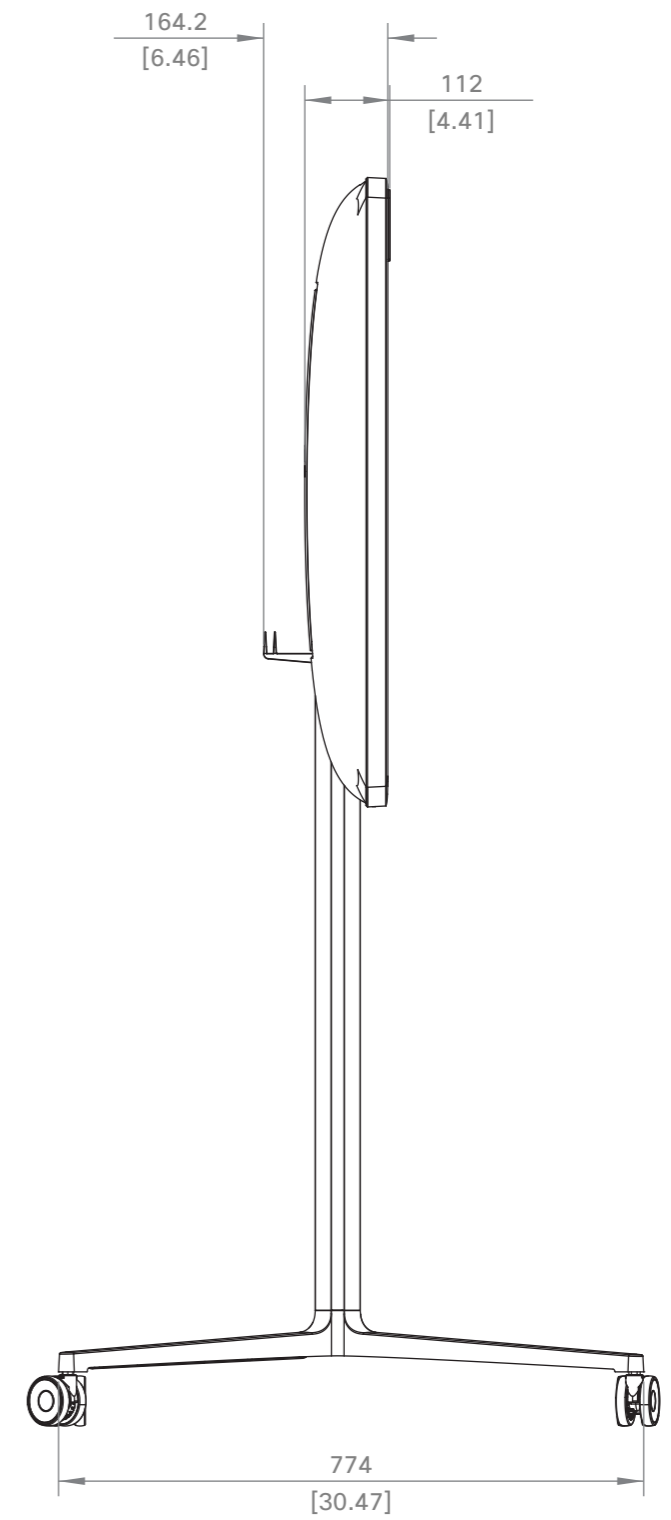

Cisco Webex Room 55
Main unit

European projection 

Unit:	mm [in.]
Sheet size:	A3
Scale:	1:10

Cisco Webex Room 55
with Floor Stand

European projection

Unit: mm [in.]
Sheet size: A3
Scale: 1:10

Cisco Webex Room 55
with Wheel Base

European projection

Unit:	mm [in.]
Sheet size:	A3
Scale:	1:10

SCALE 1:2

Cisco Webex Room 55
with Wall Mount

European projection

Unit: mm [in.]

Sheet size: A3

Scale: 1:10

Cisco Webex Room 55
Floor Stand only

European projection

Unit:	mm [in.]
Sheet size:	A3
Scale:	1:10

Cisco Webex Room 55
Wheel Base only

European projection 

Unit:	mm [in.]
Sheet size:	A3
Scale:	1:10