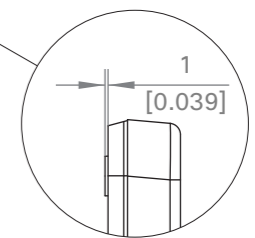

Cisco Webex Room 55
Main unit

European projection 

Unit:	mm [in.]
Sheet size:	A3
Scale:	1:10

Cisco Webex Room 55
with Floor Stand

European projection

Unit: mm [in.]
Sheet size: A3
Scale: 1:10

Cisco Webex Room 55
with Wheel Base

European projection

Unit:	mm [in.]
Sheet size:	A3
Scale:	1:10

SCALE 1:2

Cisco Webex Room 55
with Wall Mount

European projection

Unit: mm [in.]

Sheet size: A3

Scale: 1:10

Cisco Webex Room 55
Floor Stand only

European projection

Unit:	mm [in.]
Sheet size:	A3
Scale:	1:10

Cisco Webex Room 55
Wheel Base only

European projection 

Unit:	mm [in.]
Sheet size:	A3
Scale:	1:10