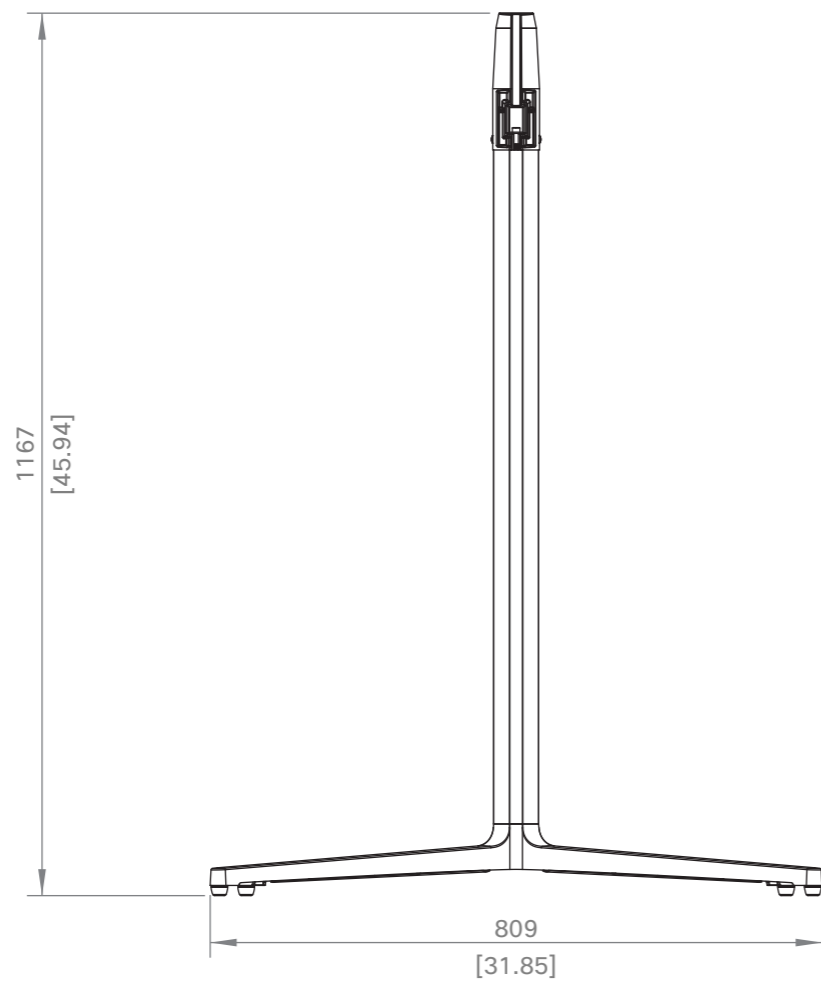

Cisco Webex Room 55
Main unit

European projection 

Unit:	mm [in.]
Sheet size:	A3
Scale:	1:10

Cisco Webex Room 55
with Floor Stand

European projection

Unit: mm [in.]
Sheet size: A3
Scale: 1:10

Cisco Webex Room 55
with Wheel Base

European projection

Unit:	mm [in.]
Sheet size:	A3
Scale:	1:10

SCALE 1:2

Cisco Webex Room 55
with Wall Mount

European projection

Unit: mm [in.]

Sheet size: A3

Scale: 1:10

Cisco Webex Room 55
Floor Stand only

European projection

Unit:	mm [in.]
Sheet size:	A3
Scale:	1:10

Cisco Webex Room 55
Wheel Base only

European projection 

Unit:	mm [in.]
Sheet size:	A3
Scale:	1:10