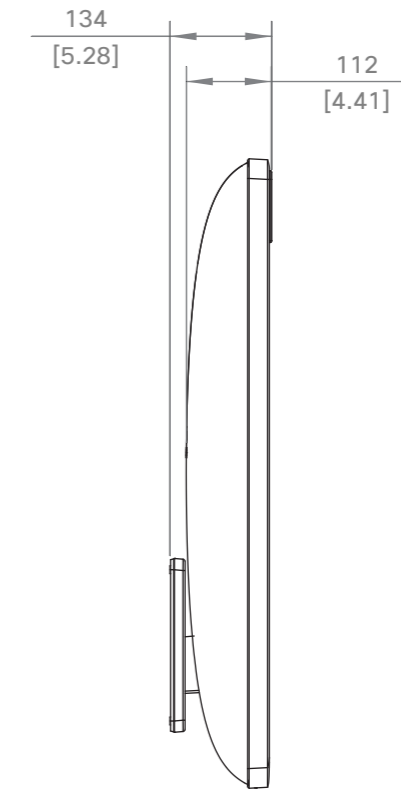

Cisco Webex Room 55
Main unit

European projection 

Unit:	mm [in.]
Sheet size:	A3
Scale:	1:10

Cisco Webex Room 55
with Floor Stand

European projection

Unit: mm [in.]
Sheet size: A3
Scale: 1:10

Cisco Webex Room 55
with Wheel Base

European projection

Unit:	mm [in.]
Sheet size:	A3
Scale:	1:10

SCALE 1:2

Cisco Webex Room 55
with Wall Mount

European projection

Unit: mm [in.]

Sheet size: A3

Scale: 1:10

Cisco Webex Room 55
Floor Stand only

European projection

Unit:	mm [in.]
Sheet size:	A3
Scale:	1:10

Cisco Webex Room 55
Wheel Base only

European projection 

Unit:	mm [in.]
Sheet size:	A3
Scale:	1:10