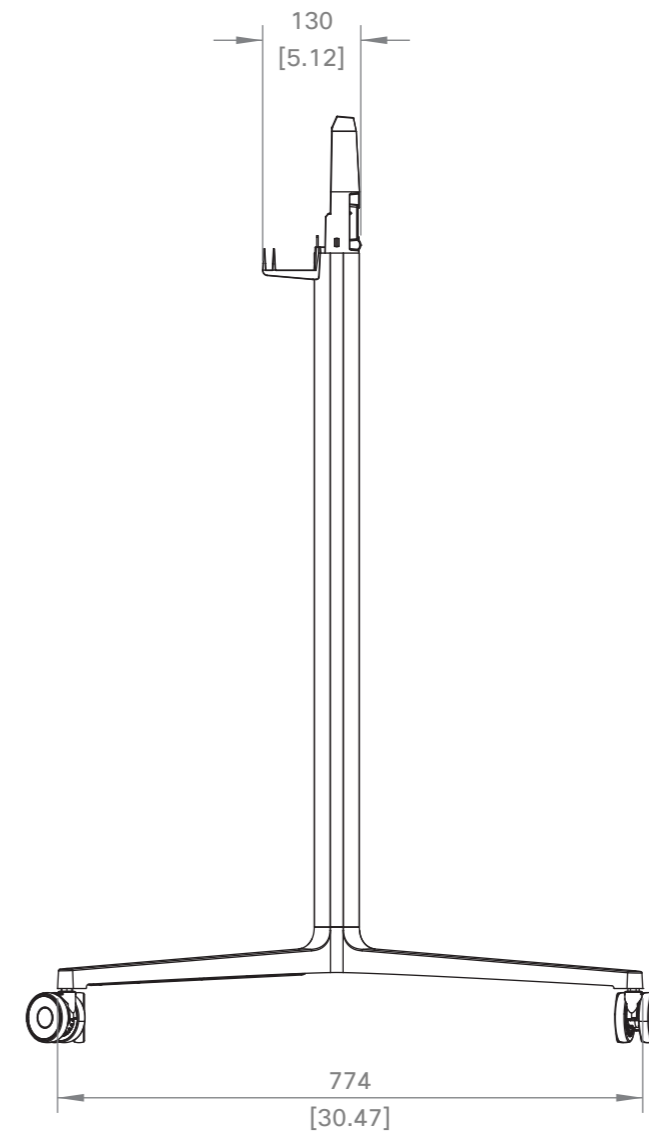

Cisco Webex Room 55
Main unit

European projection 

Unit:	mm [in.]
Sheet size:	A3
Scale:	1:10

Cisco Webex Room 55
with Floor Stand

European projection

Unit: mm [in.]
Sheet size: A3
Scale: 1:10

Cisco Webex Room 55
with Wheel Base

European projection

Unit:	mm [in.]
Sheet size:	A3
Scale:	1:10

SCALE 1:2

Cisco Webex Room 55
with Wall Mount

European projection

Unit: mm [in.]

Sheet size: A3

Scale: 1:10

Cisco Webex Room 55
Floor Stand only

European projection

Unit:	mm [in.]
Sheet size:	A3
Scale:	1:10

Cisco Webex Room 55
Wheel Base only

European projection 

Unit:	mm [in.]
Sheet size:	A3
Scale:	1:10