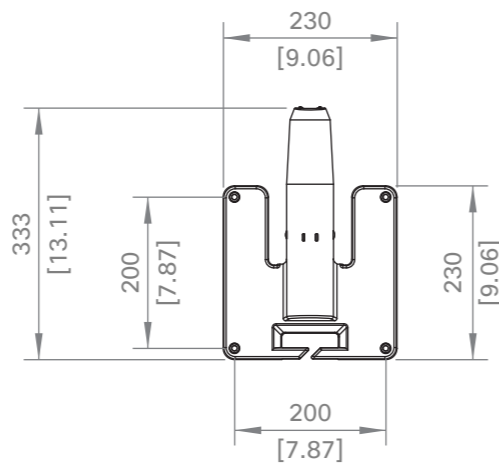

Cisco Webex Room 55
Main unit

European projection 

Unit:	mm [in.]
Sheet size:	A3
Scale:	1:10

Cisco Webex Room 55
with Floor Stand

European projection

Unit: mm [in.]
Sheet size: A3
Scale: 1:10

Cisco Webex Room 55
with Wheel Base

European projection

Unit:	mm [in.]
Sheet size:	A3
Scale:	1:10

SCALE 1:2

Cisco Webex Room 55
with Wall Mount

European projection

Unit: mm [in.]

Sheet size: A3

Scale: 1:10

Cisco Webex Room 55
Floor Stand only

European projection

Unit:	mm [in.]
Sheet size:	A3
Scale:	1:10

Cisco Webex Room 55
Wheel Base only

European projection 

Unit:	mm [in.]
Sheet size:	A3
Scale:	1:10