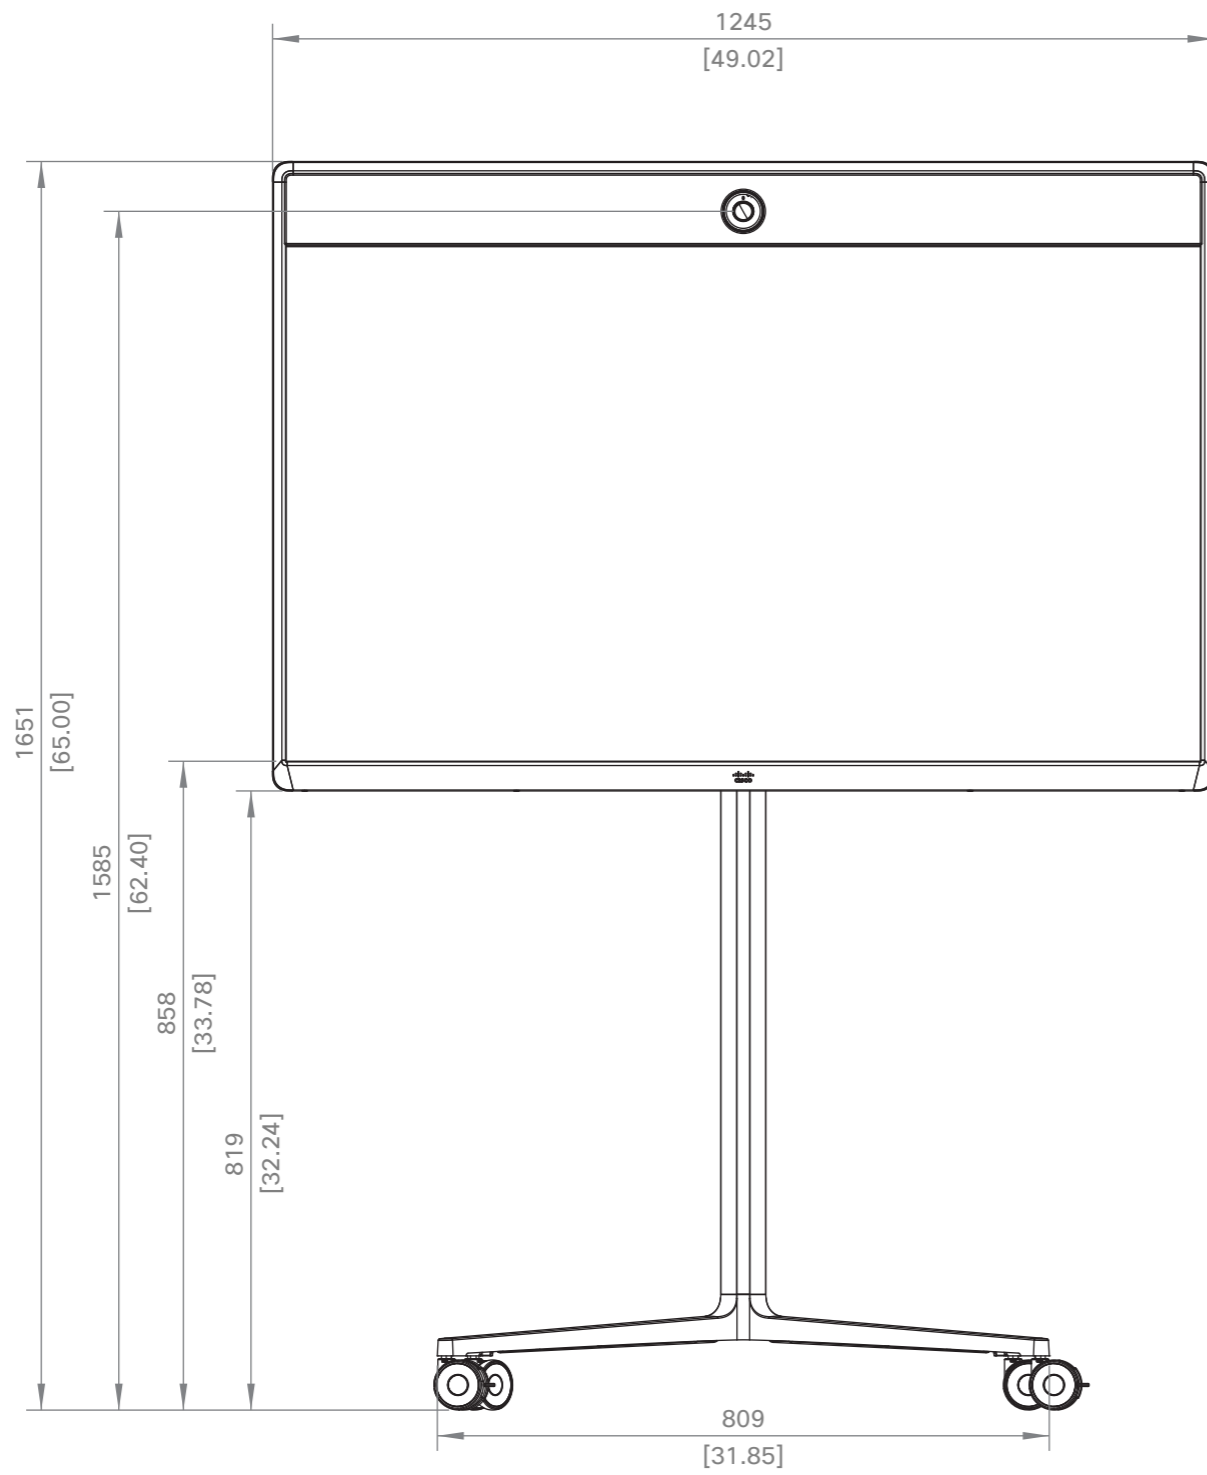

Cisco Webex Room 55
Main unit

European projection 

Unit:	mm [in.]
Sheet size:	A3
Scale:	1:10

Cisco Webex Room 55
with Floor Stand

European projection

Unit: mm [in.]
Sheet size: A3
Scale: 1:10

Cisco Webex Room 55
with Wheel Base

European projection

Unit:	mm [in.]
Sheet size:	A3
Scale:	1:10

SCALE 1:2

Cisco Webex Room 55
with Wall Mount

European projection

Unit: mm [in.]

Sheet size: A3

Scale: 1:10

Cisco Webex Room 55
Floor Stand only

European projection

Unit:	mm [in.]
Sheet size:	A3
Scale:	1:10

Cisco Webex Room 55
Wheel Base only

European projection 

Unit:	mm [in.]
Sheet size:	A3
Scale:	1:10