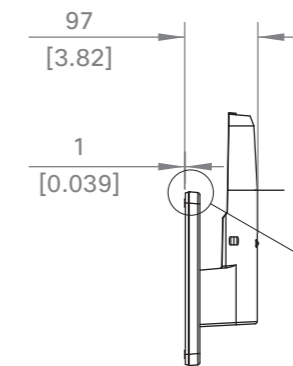

Cisco Webex Room 55
Main unit

European projection 

Unit:	mm [in.]
Sheet size:	A3
Scale:	1:10

Cisco Webex Room 55
with Floor Stand

European projection

Unit: mm [in.]
Sheet size: A3
Scale: 1:10

Cisco Webex Room 55
with Wheel Base

European projection

Unit:	mm [in.]
Sheet size:	A3
Scale:	1:10

SCALE 1:2

Cisco Webex Room 55
with Wall Mount

European projection

Unit: mm [in.]

Sheet size: A3

Scale: 1:10

Cisco Webex Room 55
Floor Stand only

European projection

Unit:	mm [in.]
Sheet size:	A3
Scale:	1:10

Cisco Webex Room 55
Wheel Base only

European projection 

Unit:	mm [in.]
Sheet size:	A3
Scale:	1:10