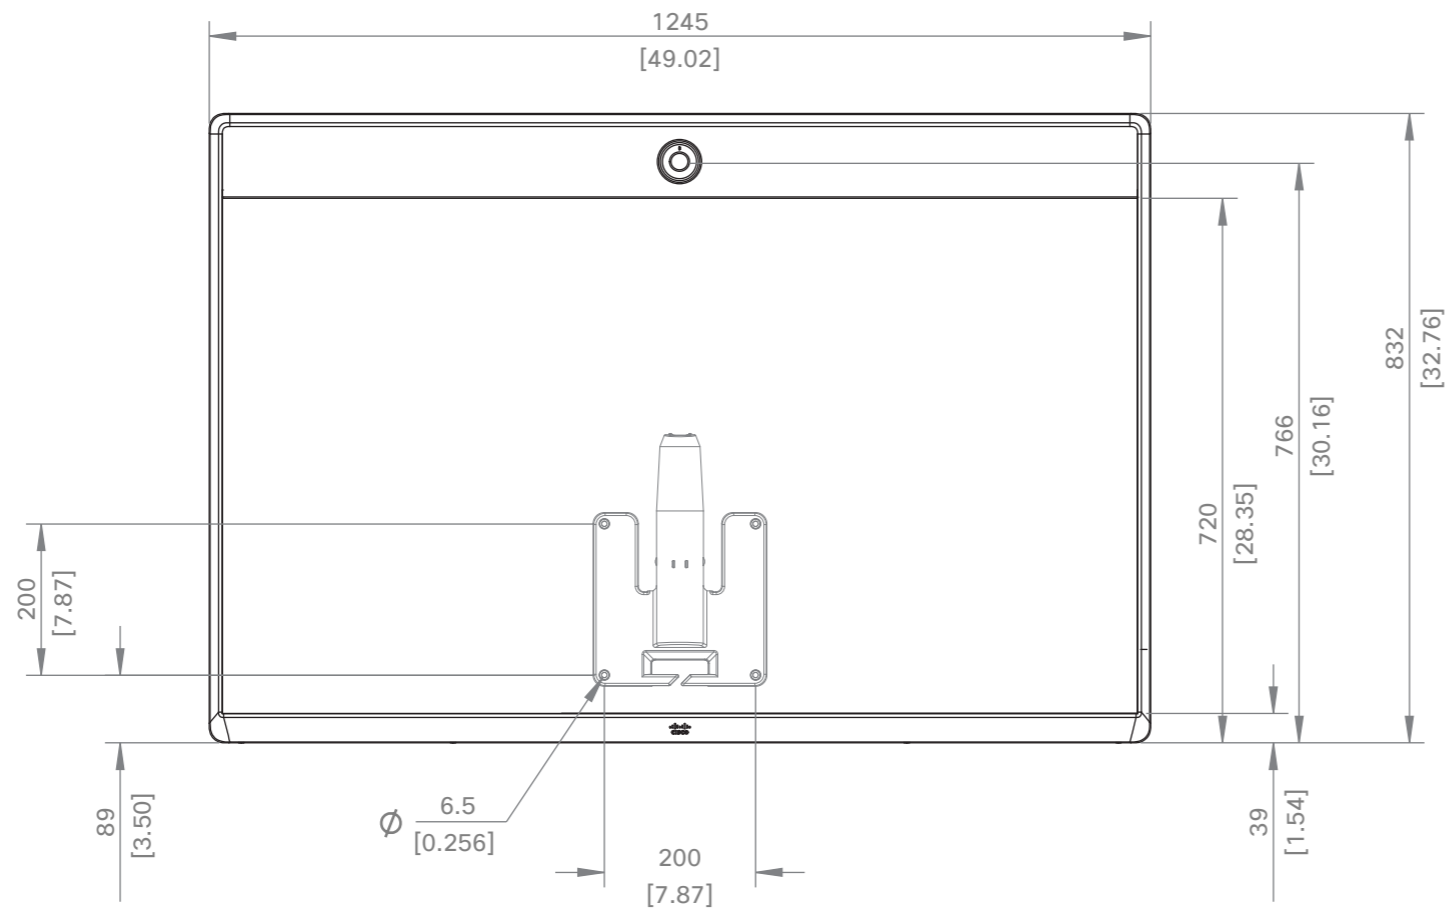

Cisco Webex Room 55
Main unit

European projection 

Unit:	mm [in.]
Sheet size:	A3
Scale:	1:10

Cisco Webex Room 55
with Floor Stand

European projection

Unit: mm [in.]
Sheet size: A3
Scale: 1:10

Cisco Webex Room 55
with Wheel Base

European projection

Unit:	mm [in.]
Sheet size:	A3
Scale:	1:10

SCALE 1:2

Cisco Webex Room 55
with Wall Mount

European projection

Unit: mm [in.]

Sheet size: A3

Scale: 1:10

Cisco Webex Room 55
Floor Stand only

European projection

Unit:	mm [in.]
Sheet size:	A3
Scale:	1:10

Cisco Webex Room 55
Wheel Base only

European projection 

Unit:	mm [in.]
Sheet size:	A3
Scale:	1:10