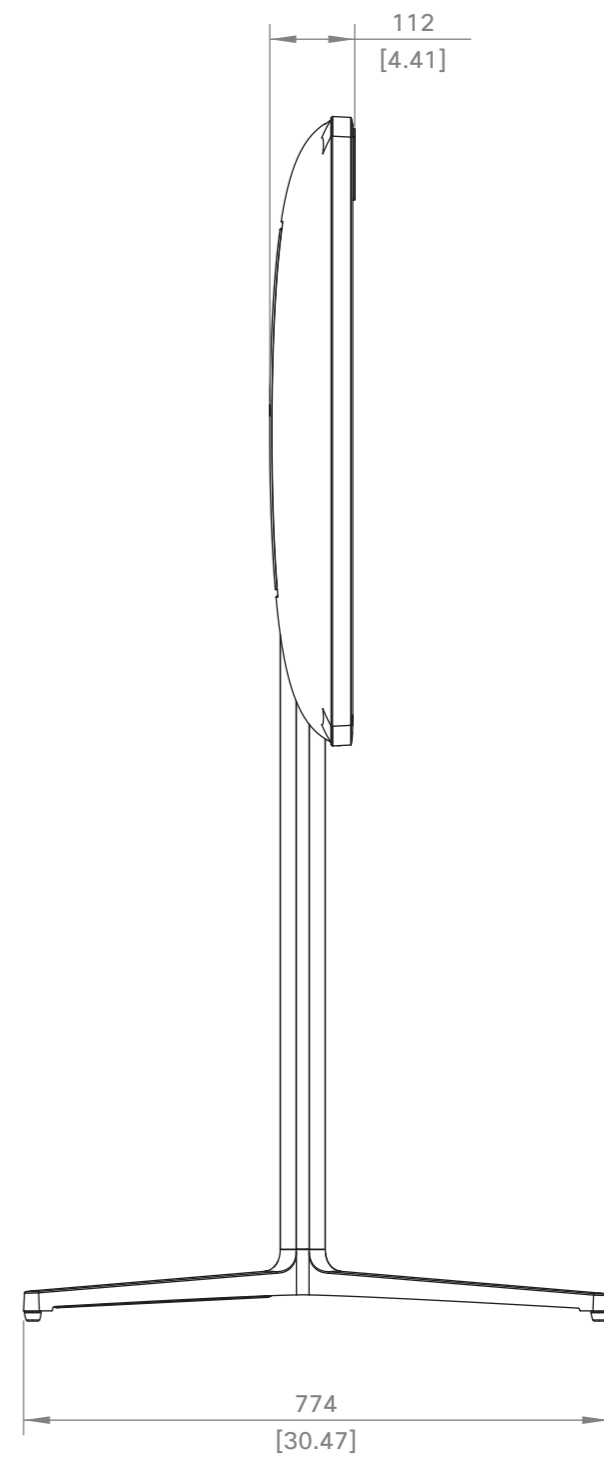

Cisco Webex Room 55
Main unit

European projection 

Unit:	mm [in.]
Sheet size:	A3
Scale:	1:10

Cisco Webex Room 55
with Floor Stand

European projection

Unit: mm [in.]
Sheet size: A3
Scale: 1:10

Cisco Webex Room 55
with Wheel Base

European projection

Unit:	mm [in.]
Sheet size:	A3
Scale:	1:10

SCALE 1:2

Cisco Webex Room 55
with Wall Mount

European projection

Unit: mm [in.]

Sheet size: A3

Scale: 1:10

Cisco Webex Room 55
Floor Stand only

European projection

Unit:	mm [in.]
Sheet size:	A3
Scale:	1:10

Cisco Webex Room 55
Wheel Base only

European projection 

Unit:	mm [in.]
Sheet size:	A3
Scale:	1:10