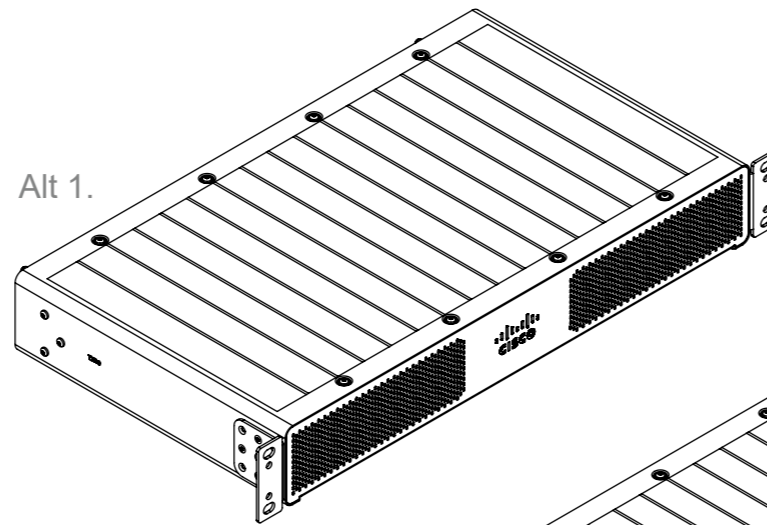

Without and with antennas

 Codec Pro G2 Main Dimensions	European projection 
	Unit: mm [inch]
	Sheet size: A3
	Scale: 1:5

Alternatives for mounting in 19" Rack

DETAIL B
SCALE 1 : 1

Alt 1.

Alt 1.

[0.19]
5

Alt 2.

[0.58]
15

Alt 2.

[0.78]
20

Codec Pro G2
Rack mount alternatives

European projection

Unit: mm [inch]

Sheet size: A3

Scale: 1:5

Alternative for Wall-mount and Under table

Codec Pro G2
Wall mount and Under table

European projection	
Unit:	mm [inch]
Sheet size:	A3
Scale:	1:5