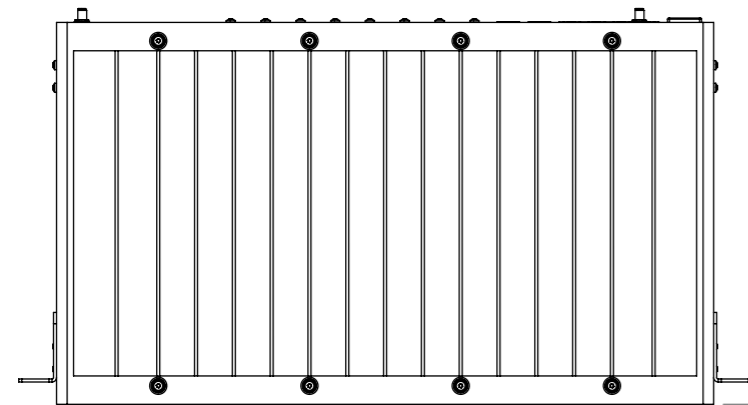

Without and with antennas

 Codec Pro G2 Main Dimensions	European projection 
	Unit: mm [inch]
	Sheet size: A3
	Scale: 1:5

Alternatives for mounting in 19" Rack

DETAIL B
SCALE 1 : 1

Alt 1.

Alt 1.

[0.19]
5

Alt 2.

[0.58]
15

Alt 2.

[0.78]
20

Codec Pro G2
Rack mount alternatives

European projection

Unit: mm [inch]

Sheet size: A3

Scale: 1:5

Alternative for Wall-mount and Under table

Codec Pro G2
Wall mount and Under table

European projection	
Unit:	mm [inch]
Sheet size:	A3
Scale:	1:5