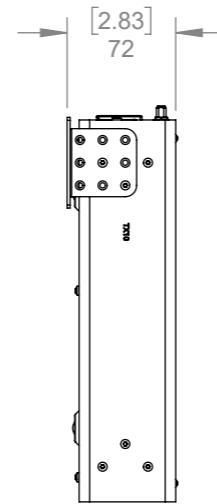

Without and with antennas

 Codec Pro G2 Main Dimensions	European projection 
	Unit: mm [inch]
	Sheet size: A3
	Scale: 1:5

Alternatives for mounting in 19" Rack

DETAIL B
SCALE 1 : 1

Alt 1.

Alt 1.

[0.19]
5

Alt 2.

[0.58]
15

Alt 2.

[0.78]
20

Codec Pro G2
Rack mount alternatives

European projection

Unit: mm [inch]

Sheet size: A3

Scale: 1:5

Alternative for Wall-mount and Under table

Codec Pro G2
Wall mount and Under table

European projection	
Unit:	mm [inch]
Sheet size:	A3
Scale:	1:5