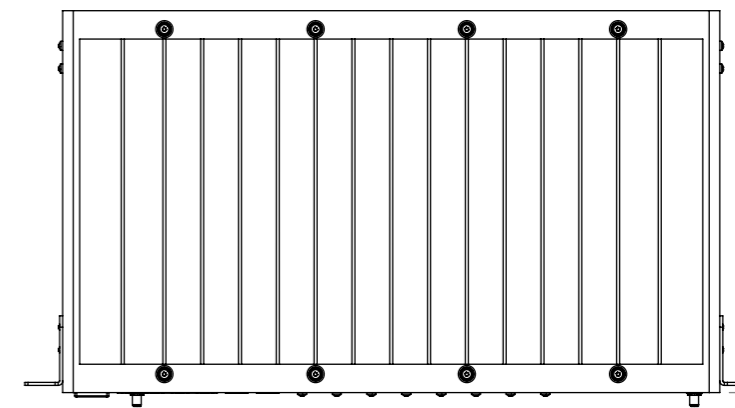

Without and with antennas

 Codec Pro G2 Main Dimensions	European projection 
	Unit: mm [inch]
	Sheet size: A3
	Scale: 1:5

Alternatives for mounting in 19" Rack

DETAIL B
SCALE 1 : 1

Alt 1.

Alt 1.

[0.19]
5

Alt 2.

[0.58]
15

Alt 2.

[0.78]
20

Codec Pro G2
Rack mount alternatives

European projection

Unit: mm [inch]

Sheet size: A3

Scale: 1:5

Alternative for Wall-mount and Under table

Codec Pro G2
Wall mount and Under table

European projection	
Unit:	mm [inch]
Sheet size:	A3
Scale:	1:5