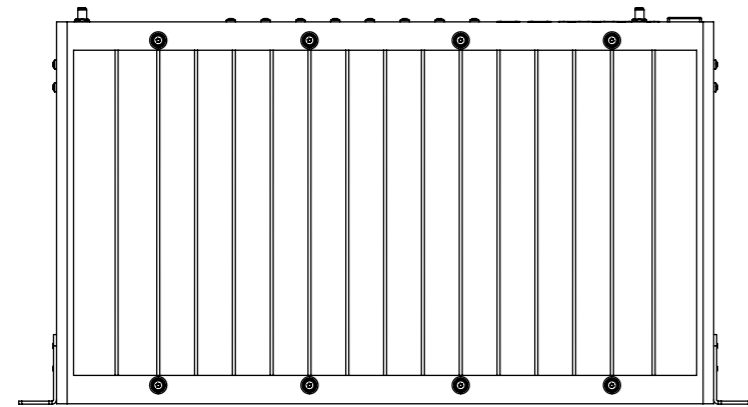

Without and with antennas

 Codec Pro G2 Main Dimensions	European projection 
	Unit: mm [inch]
	Sheet size: A3
	Scale: 1:5

Alternatives for mounting in 19" Rack

DETAIL B
SCALE 1 : 1

Alt 1.

Alt 1.

[0.19]
5

Alt 2.

[0.58]
15

Alt 2.

[0.78]
20

Codec Pro G2
Rack mount alternatives

European projection

Unit: mm [inch]

Sheet size: A3

Scale: 1:5

Alternative for Wall-mount and Under table

Codec Pro G2
Wall mount and Under table

European projection	
Unit:	mm [inch]
Sheet size:	A3
Scale:	1:5