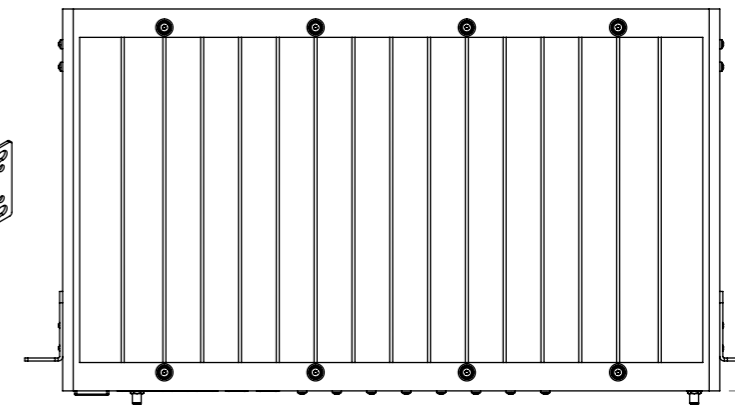

Without and with antennas

 Codec Pro G2 Main Dimensions	European projection 
	Unit: mm [inch]
	Sheet size: A3
	Scale: 1:5

Alternatives for mounting in 19" Rack

DETAIL B
SCALE 1 : 1

Alt 1.

Alt 1.

[0.19]
5

Alt 2.

[0.58]
15

Alt 2.

[0.78]
20

Codec Pro G2
Rack mount alternatives

European projection

Unit: mm [inch]

Sheet size: A3

Scale: 1:5

Alternative for Wall-mount and Under table

Codec Pro G2
Wall mount and Under table

European projection	
Unit:	mm [inch]
Sheet size:	A3
Scale:	1:5