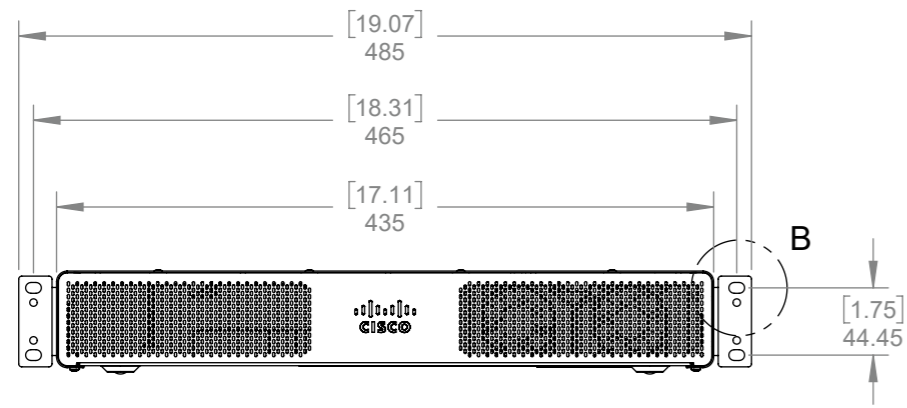

Without and with antennas

 Codec Pro G2 Main Dimensions	European projection 
	Unit: mm [inch]
	Sheet size: A3
	Scale: 1:5

Alternatives for mounting in 19" Rack

DETAIL B
SCALE 1 : 1

Alt 1.

Alt 1.

[0.19]
5

Alt 2.

[0.58]
15

Alt 2.

[0.78]
20

Codec Pro G2
Rack mount alternatives

European projection

Unit: mm [inch]

Sheet size: A3

Scale: 1:5

Alternative for Wall-mount and Under table

Codec Pro G2
Wall mount and Under table

European projection	
Unit:	mm [inch]
Sheet size:	A3
Scale:	1:5