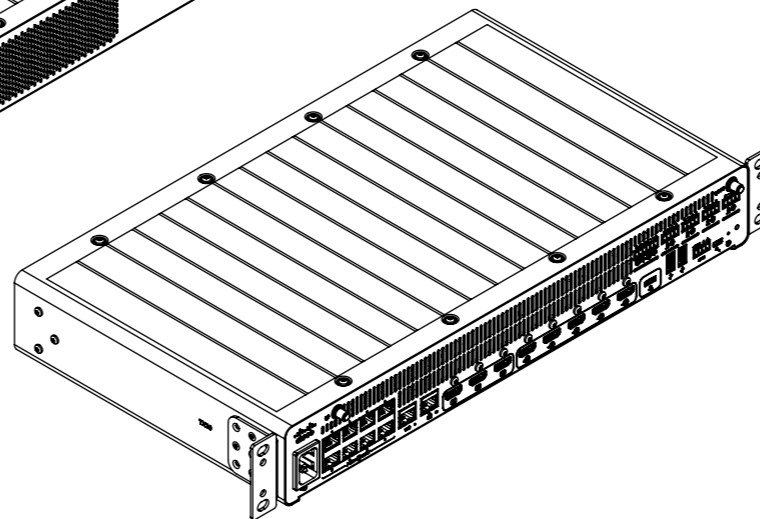

Without and with antennas

 Codec Pro G2 Main Dimensions	European projection 
	Unit: mm [inch]
	Sheet size: A3
	Scale: 1:5

Alternatives for mounting in 19" Rack

DETAIL B
SCALE 1 : 1

Alt 1.

Alt 1.

[0.19]
5

Alt 2.

[0.58]
15

Alt 2.

[0.78]
20

Codec Pro G2
Rack mount alternatives

European projection

Unit: mm [inch]

Sheet size: A3

Scale: 1:5

Alternative for Wall-mount and Under table

Codec Pro G2
Wall mount and Under table

European projection	
Unit:	mm [inch]
Sheet size:	A3
Scale:	1:5