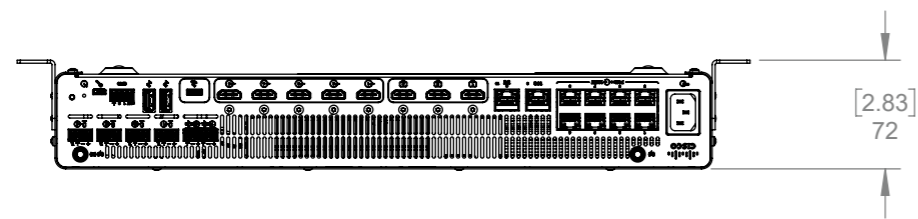

[0.58]
15

Alt 2.

[0.78]
20

Codec Pro G2
Rack mount alternatives

European projection

Unit: mm [inch]

Sheet size: A3

Scale: 1:5

Alternative for Wall-mount and Under table

Codec Pro G2
Wall mount and Under table

European projection	
Unit:	mm [inch]
Sheet size:	A3
Scale:	1:5