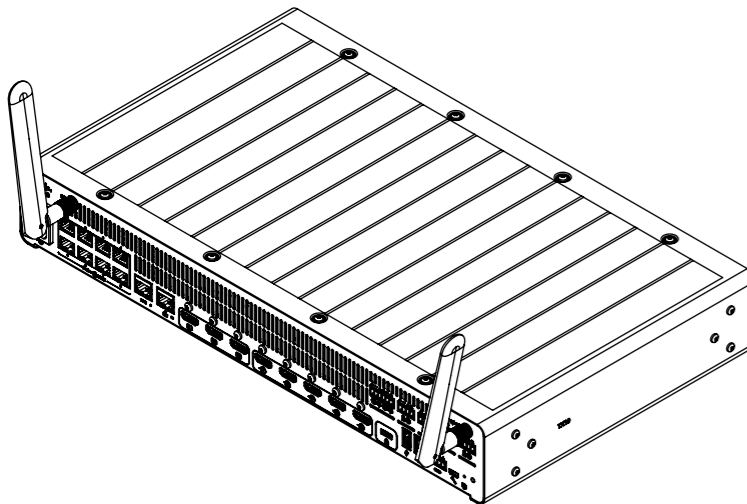

Without and with antennas

 Codec Pro G2 Main Dimensions	European projection 
	Unit: mm [inch]
	Sheet size: A3
	Scale: 1:5

Alternatives for mounting in 19" Rack

DETAIL B
SCALE 1 : 1

Alt 1.

Alt 1.

[0.19]
5

Alt 2.

[0.58]
15

Alt 2.

[0.78]
20

Codec Pro G2
Rack mount alternatives

European projection

Unit: mm [inch]

Sheet size: A3

Scale: 1:5

Alternative for Wall-mount and Under table

Codec Pro G2
Wall mount and Under table

European projection	
Unit:	mm [inch]
Sheet size:	A3
Scale:	1:5