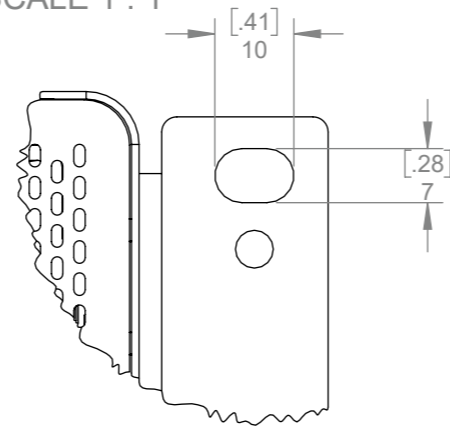

Without and with antennas

 Codec Pro G2 Main Dimensions	European projection 
	Unit: mm [inch]
	Sheet size: A3
	Scale: 1:5

Alternatives for mounting in 19" Rack

DETAIL B
SCALE 1 : 1

Alt 1.

Alt 1.

[0.19]
5

Alt 2.

[0.58]
15

Alt 2.

[0.78]
20

Codec Pro G2
Rack mount alternatives

European projection

Unit: mm [inch]

Sheet size: A3

Scale: 1:5

Alternative for Wall-mount and Under table

Codec Pro G2
Wall mount and Under table

European projection	
Unit:	mm [inch]
Sheet size:	A3
Scale:	1:5