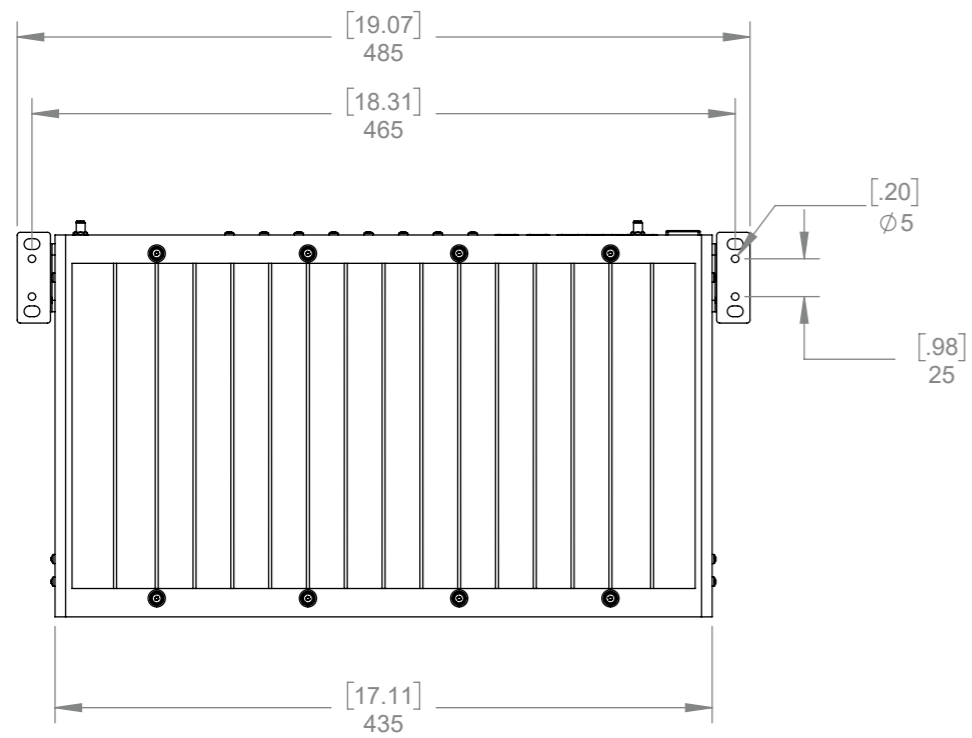

Without and with antennas

 Codec Pro G2 Main Dimensions	European projection 
	Unit: mm [inch]
	Sheet size: A3
	Scale: 1:5

Alternatives for mounting in 19" Rack

DETAIL B
SCALE 1 : 1

Alt 1.

Alt 1.

[0.19]
5

Alt 2.

[0.58]
15

Alt 2.

[0.78]
20

Codec Pro G2
Rack mount alternatives

European projection

Unit: mm [inch]

Sheet size: A3

Scale: 1:5

Alternative for Wall-mount and Under table

Codec Pro G2
Wall mount and Under table

European projection	
Unit:	mm [inch]
Sheet size:	A3
Scale:	1:5