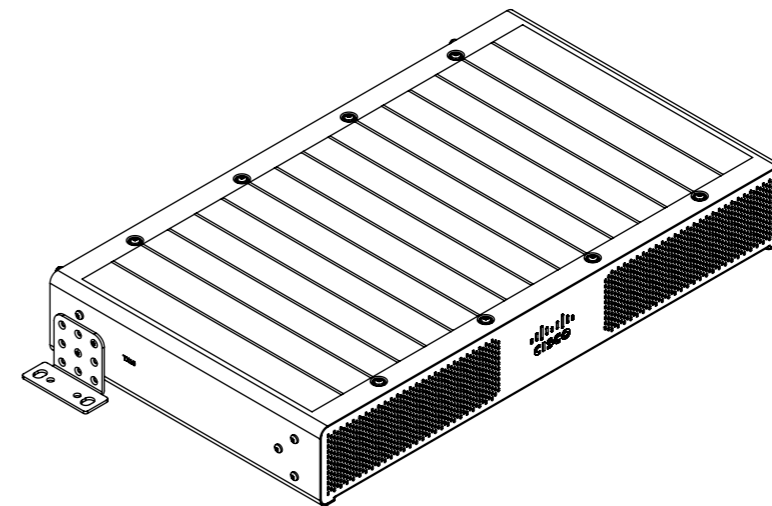

Without and with antennas

 Codec Pro G2 Main Dimensions	European projection 
	Unit: mm [inch]
	Sheet size: A3
	Scale: 1:5

Alternatives for mounting in 19" Rack

DETAIL B
SCALE 1 : 1

Alt 1.

Alt 1.

[0.19]
5

Alt 2.

[0.58]
15

Alt 2.

[0.78]
20

Codec Pro G2
Rack mount alternatives

European projection

Unit: mm [inch]

Sheet size: A3

Scale: 1:5

Alternative for Wall-mount and Under table

Codec Pro G2
Wall mount and Under table

European projection	
Unit:	mm [inch]
Sheet size:	A3
Scale:	1:5