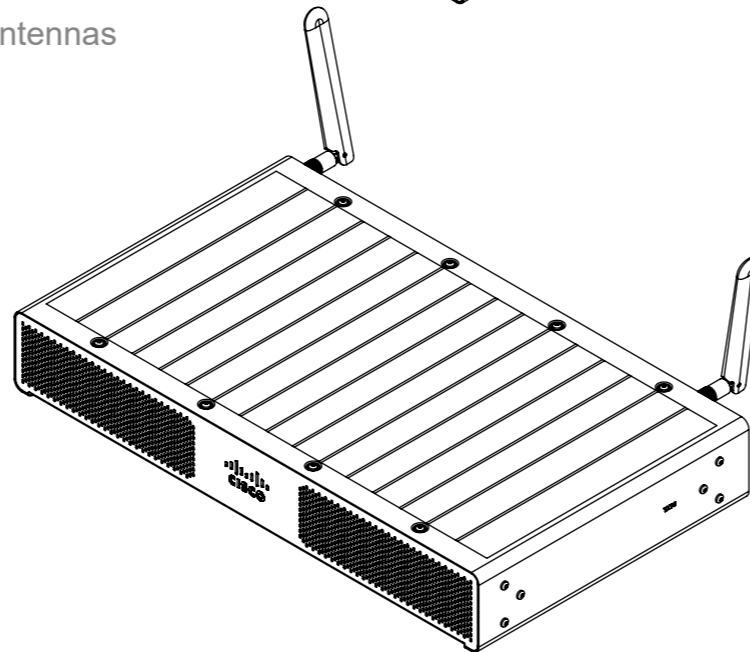

Without and with antennas

 Codec Pro G2 Main Dimensions	European projection 
	Unit: mm [inch]
	Sheet size: A3
	Scale: 1:5

Alternatives for mounting in 19" Rack

DETAIL B
SCALE 1 : 1

Alt 1.

Alt 1.

[0.19]
5

Alt 2.

[0.58]
15

Alt 2.

[0.78]
20

Codec Pro G2
Rack mount alternatives

European projection

Unit: mm [inch]

Sheet size: A3

Scale: 1:5

Alternative for Wall-mount and Under table

Codec Pro G2
Wall mount and Under table

European projection	
Unit:	mm [inch]
Sheet size:	A3
Scale:	1:5