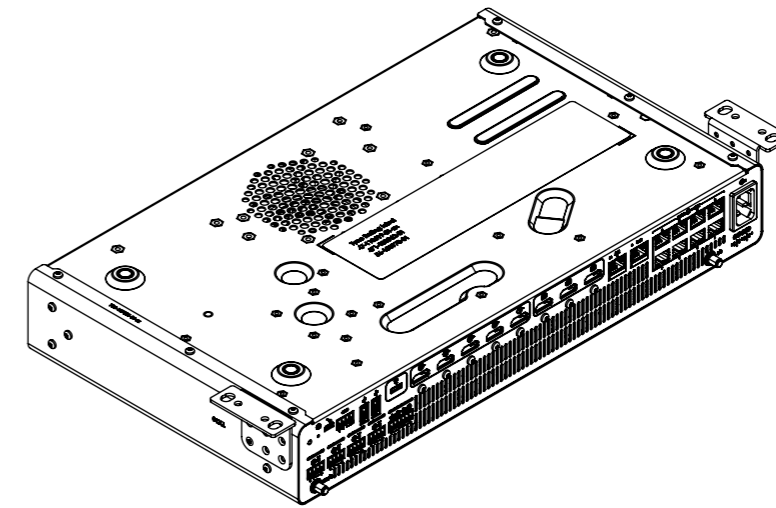

Without and with antennas

 Codec Pro G2 Main Dimensions	European projection 
	Unit: mm [inch]
	Sheet size: A3
	Scale: 1:5

Alternatives for mounting in 19" Rack

DETAIL B
SCALE 1 : 1

Alt 1.

Alt 1.

[0.19]
5

Alt 2.

[0.58]
15

Alt 2.

[0.78]
20

Codec Pro G2
Rack mount alternatives

European projection

Unit: mm [inch]

Sheet size: A3

Scale: 1:5

Alternative for Wall-mount and Under table

Codec Pro G2
Wall mount and Under table

European projection	
Unit:	mm [inch]
Sheet size:	A3
Scale:	1:5