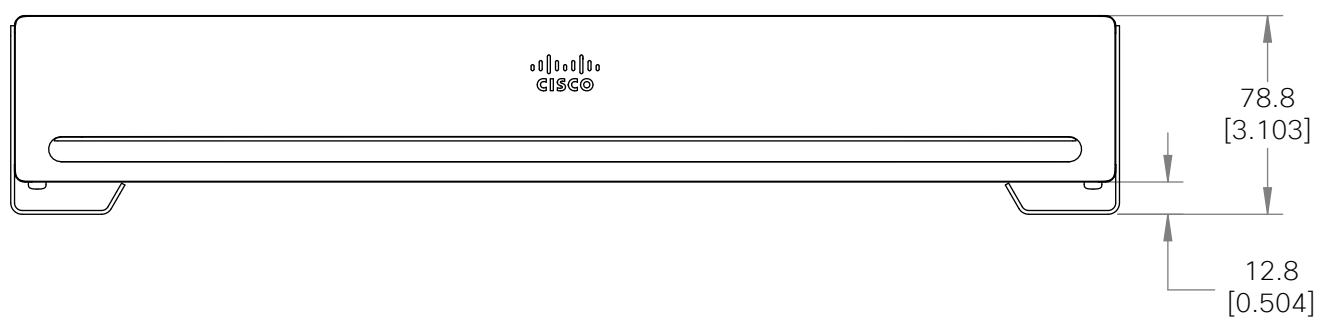

Cisco Webex Codec Pro

Sheet 1 of 2

European projection 

Unit: mm (in.)

Sheet size: A3

Scale: 1:3

Cisco Webex Codec Pro Wall Bracket

Sheet 2 of 2

European projection

Unit: mm (in.)

Sheet size: A3

Scale: 1:3