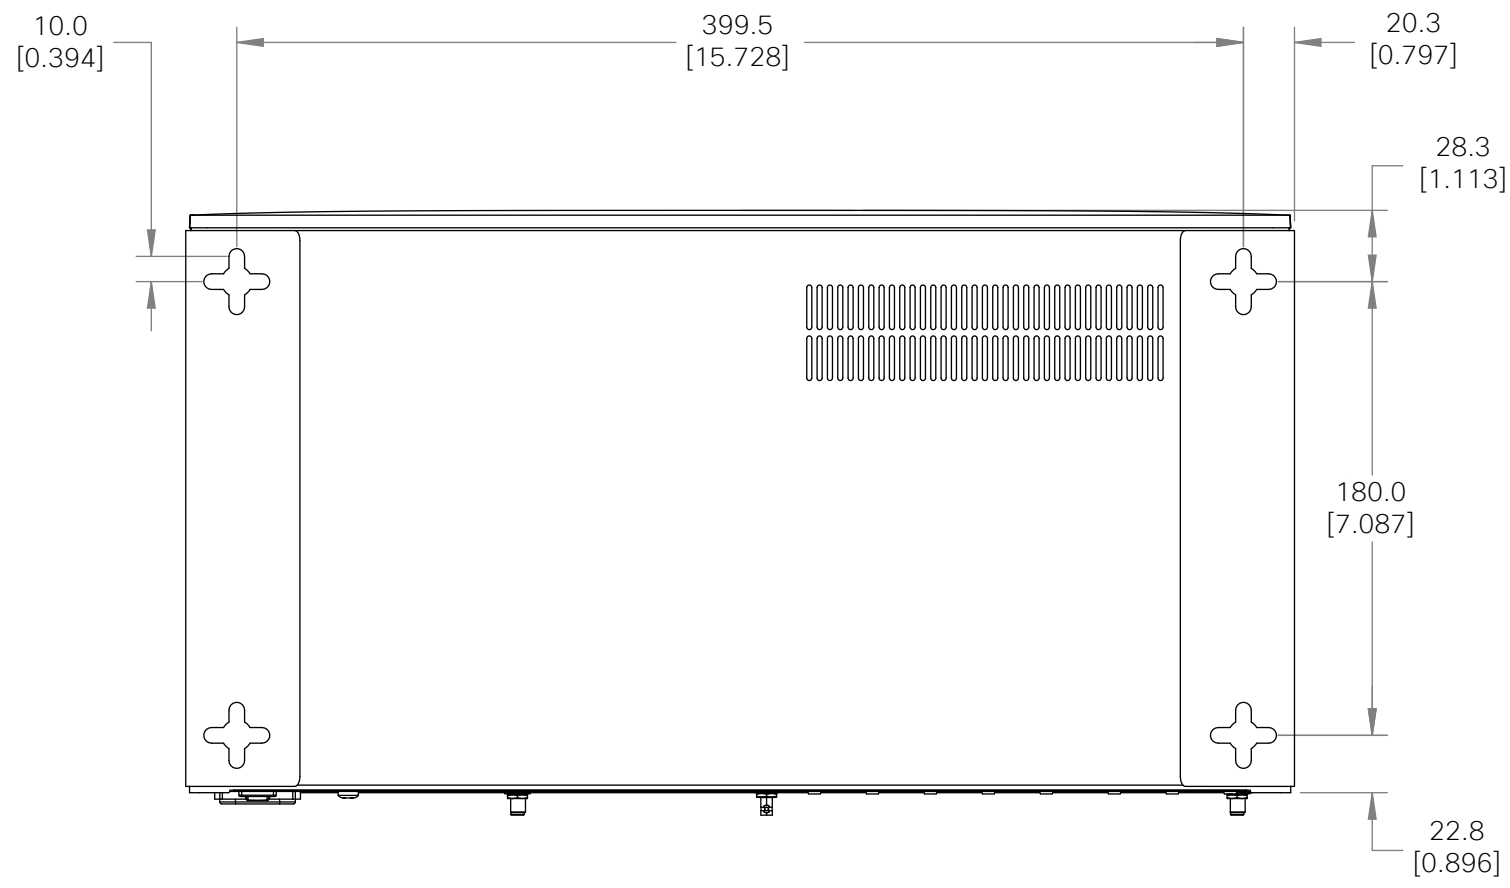

Cisco Webex Codec Pro

Sheet 1 of 2

European projection 

Unit: mm (in.)

Sheet size: A3

Scale: 1:3

Cisco Webex Codec Pro Wall Bracket

Sheet 2 of 2

European projection

Unit: mm (in.)

Sheet size: A3

Scale: 1:3