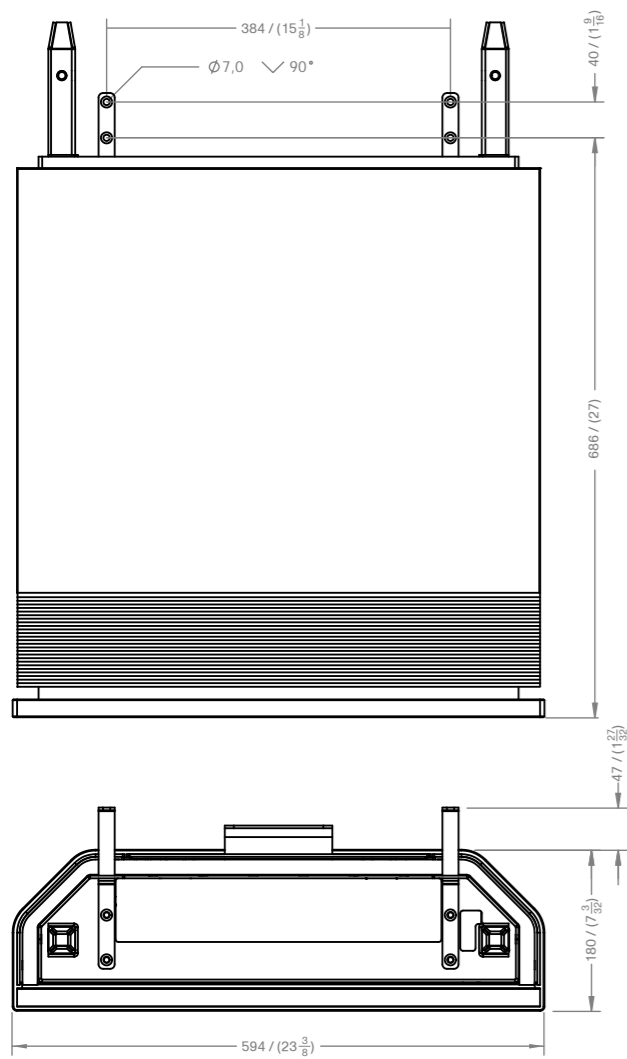

PROFILE -WALL MOUNT SETUP

PROFILE 42/52

[mm / (inches)]

PROFILE 52 DUAL

[mm / (inches)]