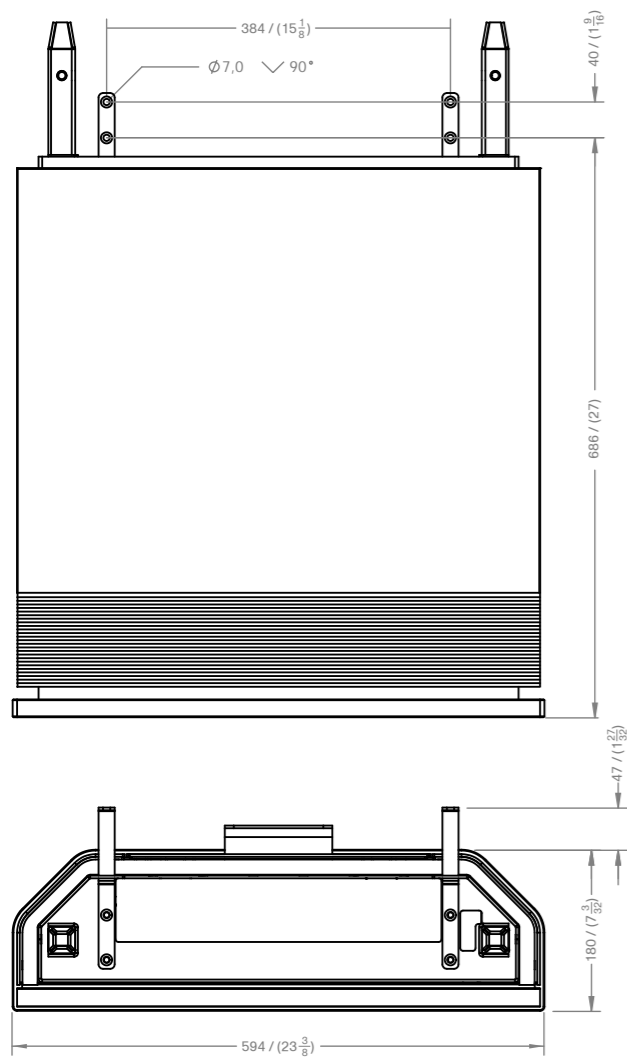

# PROFILE -WALL MOUNT SETUP

## PROFILE 42/52

[ mm / (inches) ]

## PROFILE 52 DUAL

[ mm / (inches) ]