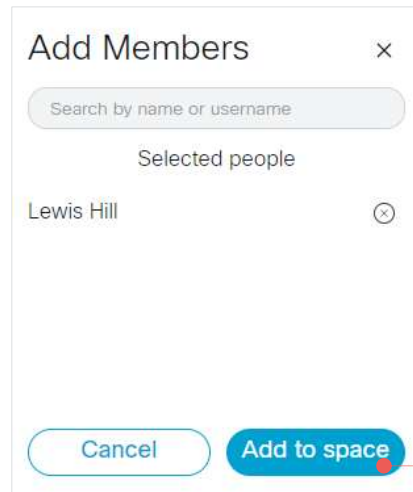

Add space members

Click to add a space member

Sign into web app to see the list of spaces

Open the space where you want to add a new member.

Search by first or last name

Click to add the member to your space

The member will be listed in your space information

When you add someone to a space, they will see the space listed on their home page when signed into web app