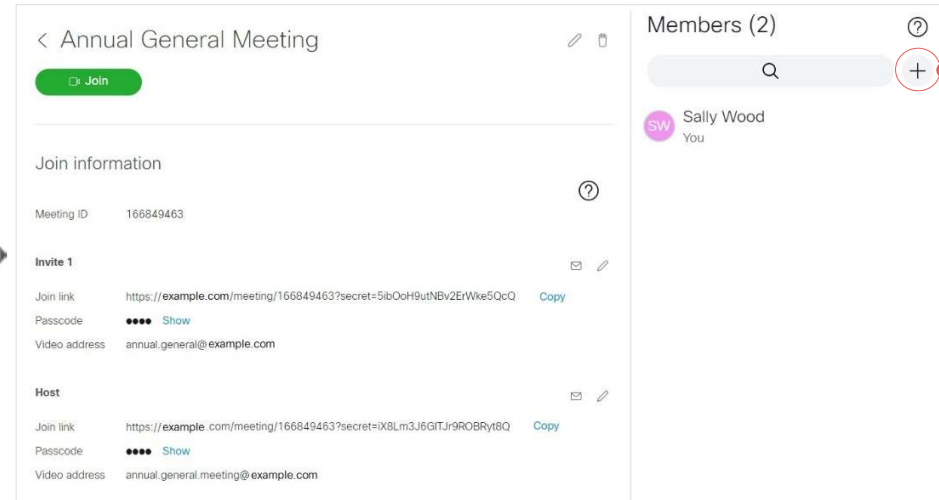

Add space members

Click to add a space member

Sign into web app to see the list of spaces

Open the space where you want to add a new member.

Search by first or last name

Click to add the member to your space

The member will be listed in your space information

When you add someone to a space, they will see the space listed on their home page when signed into web app