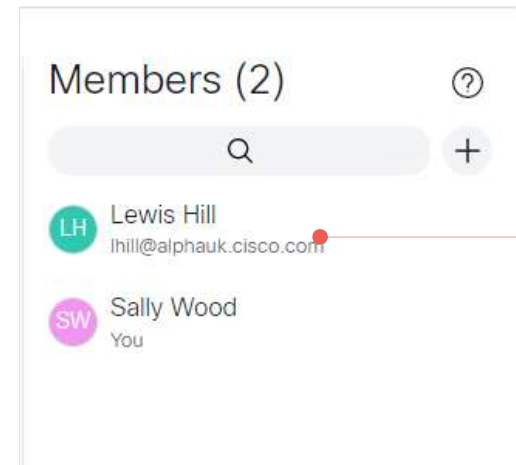

Add space members

Click to add a space member

Sign into web app to see the list of spaces

Open the space where you want to add a new member.

Search by first or last name

Click to add the member to your space

The member will be listed in your space information

When you add someone to a space, they will see the space listed on their home page when signed into web app