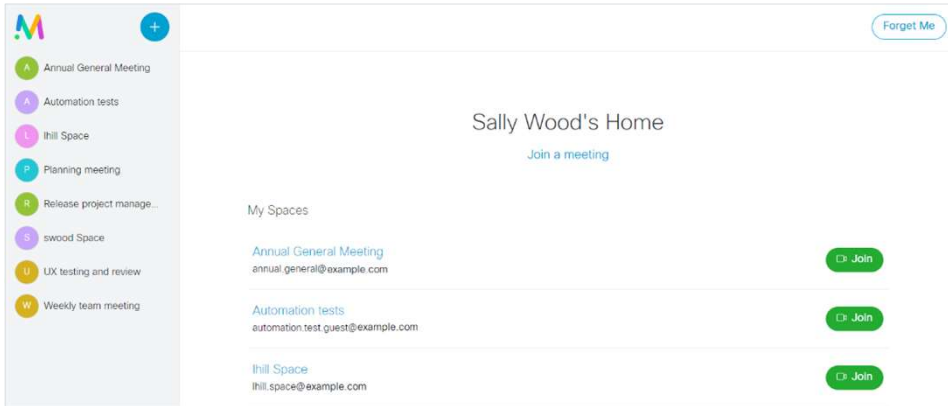

Add space members

Click to add a space member

Sign into web app to see the list of spaces

Open the space where you want to add a new member.

Search by first or last name

Click to add the member to your space

The member will be listed in your space information

When you add someone to a space, they will see the space listed on their home page when signed into web app