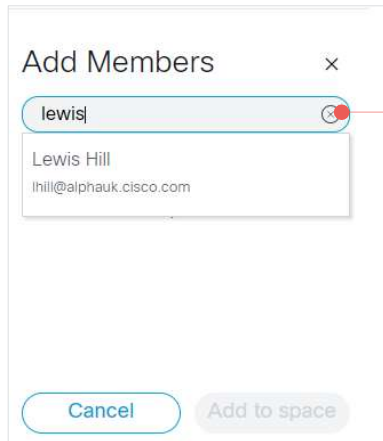

Add space members

Click to add a space member

Sign into web app to see the list of spaces

Open the space where you want to add a new member.

Search by first or last name

Click to add the member to your space

The member will be listed in your space information

When you add someone to a space, they will see the space listed on their home page when signed into web app