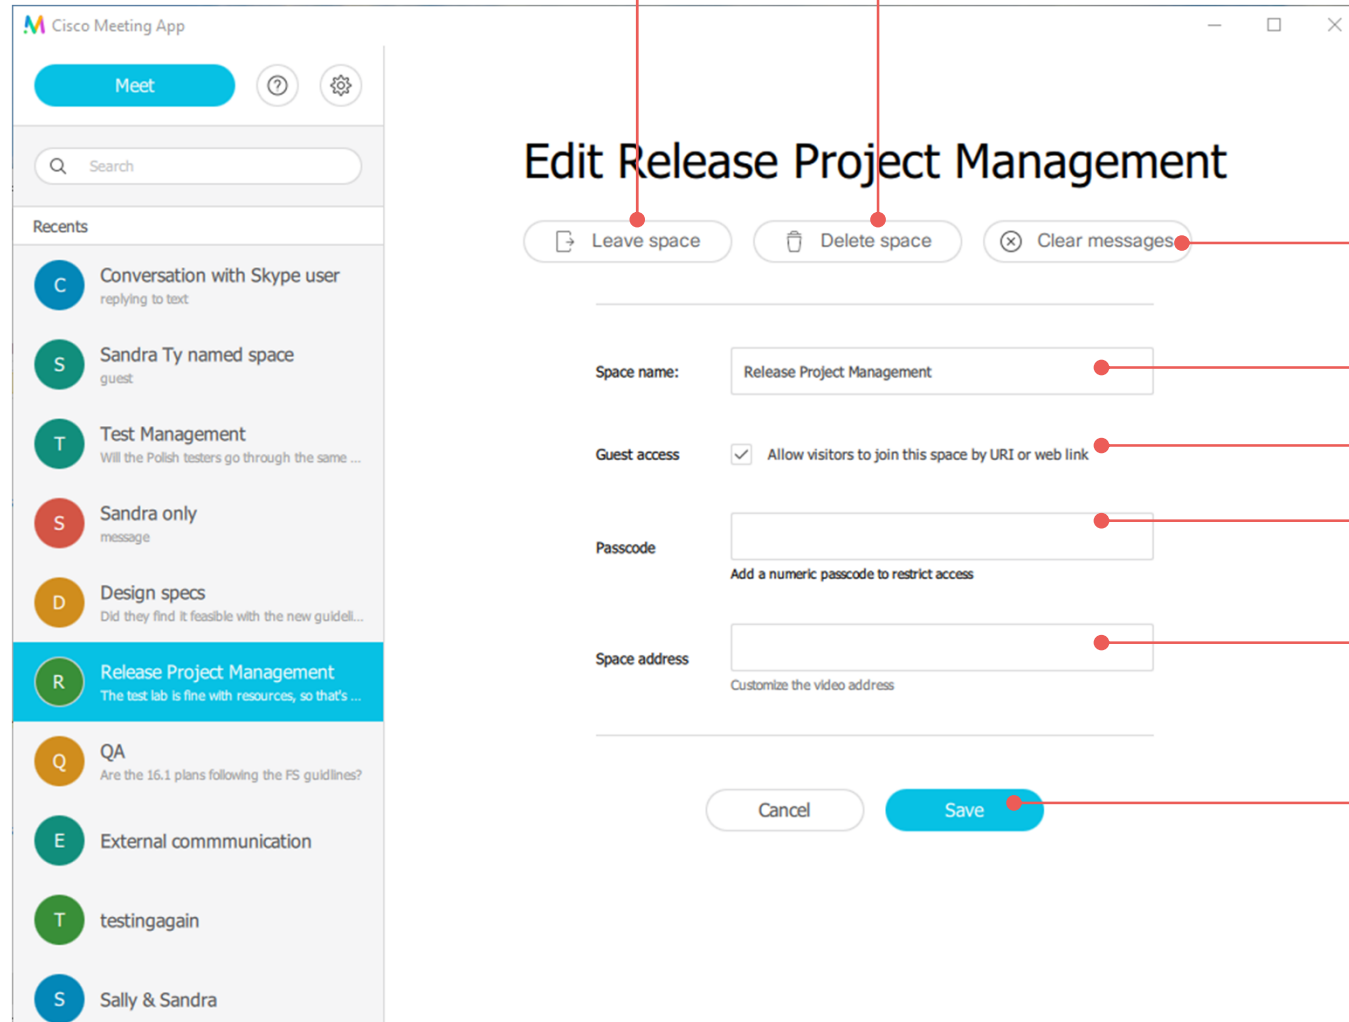

Editing a space

If you leave a space, you cannot rejoin unless another member adds you back to the space

If you delete a space, the space will no longer exist

Click to delete all messages in the space. All members of the space can see a notification in the chat window if you delete all messages