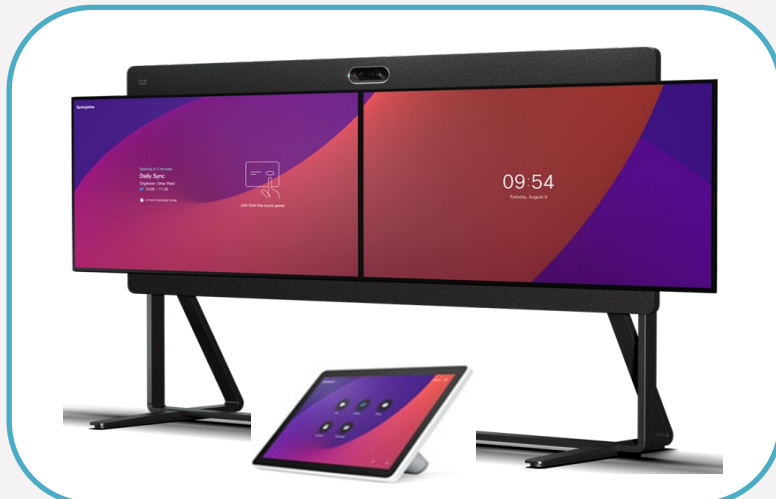

The Room Kit EQX is an all-in-one system based on the Room Kit EQ. The Customer can provide two displays from 65 to 75 inch diagonal, with an optional 3rd display mounted elsewhere in the room

[Click here for the Datasheet](#)