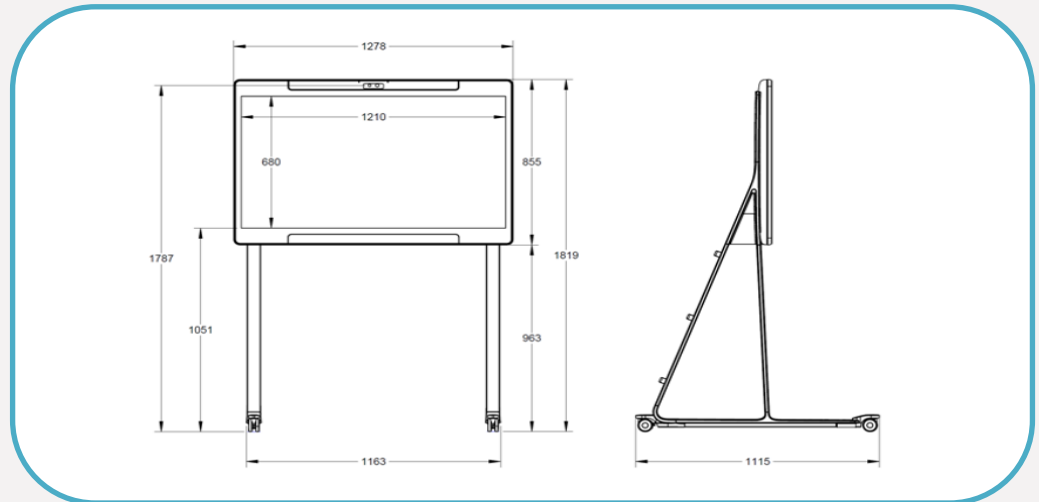

[Index](#)

- CS-BRD55P-K9
- CS-BRD55P-NR-K9
- CS-BRD55P-NR-K7
- CS-BRD55P-MM-K9
- CS-BRD55P-MM-NR-K9
- CS-BRD55P-K9++
- CS-BRD55P-NR-K9++
- CS-BRD55P-ND-K9

Board Pro 55

UHD (4K) 55" multitouch LED screen with 12-element mic array, 3.1 sound system, dual 4K cameras, HDMI I/O, USB-C

The Board Pro is multi-platform: SIP, H.323, Webex, or MS Teams

[Click here for the Datasheet](#)

Cisco Product ID (PID)	Description
CS-BRD55P-K9	Cisco Board Pro 55
CS-BRD55P-NR-K9	Cisco Board Pro 55, no radio
CS-BRD55P-NR-K7	Cisco Board Pro 55, no radio, non-crypto
CS-BRD55P-MM-K9	Cisco Board Pro 55, Made in a Neutral Country
CS-BRD55P-MM-NR-K9	Cisco Board Pro 55, Made in a Neutral Country, no radio
CS-BRD55P-K9++	Cisco Board Pro 55, TAA
CS-BRD55P-NR-K9++	Cisco Board Pro 55, TAA, no radio
CS-BRD55P-ND-K9	Cisco Board 55, non radar

Product Desc: 55 inch 4K Touch Screen, In-built camera and microphone array
The camera features SpeakerTrack and 5X manual zoom
"TAA" SKUs are intended for US customers requiring non-China assembly
"MM" SKUs are intended for non-US customers requiring non-China assembly

Main Components	automatically included with Top Level PID
CS-BRDP-ACTSTYL	Cisco Board Pro Active Stylus

Software Feature Options

MultiSite	Top level PID: L-ROOM-PAK
L-BOARD-MS	order separately Cisco Board MultiSite - internal bridge (up to 4 other sites)
Remote Monitoring	Top Level PID: L-TP-RM
L-BOARD-RM	order separately Remote Monitoring Option for Web Snapshots