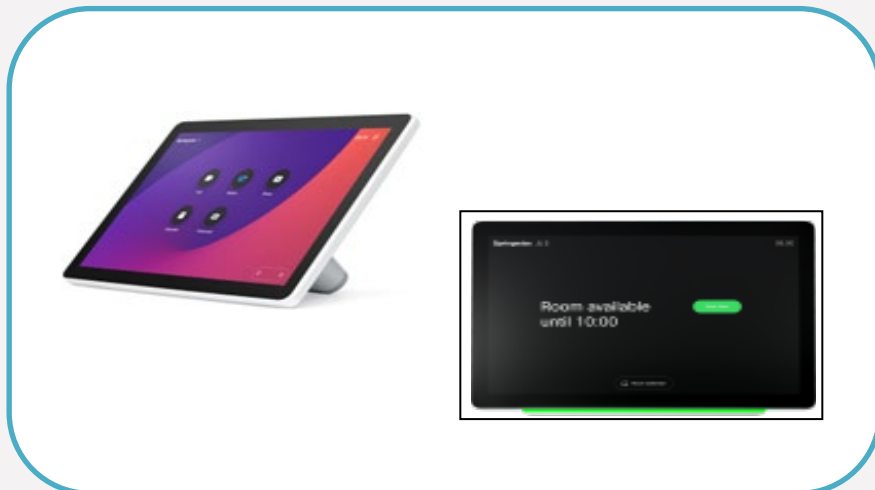

[Index](#)

- CS-T10-TS-L-K9=
- CS-T10-TS-L-NC-K9=
- CS-T10-TS-L-K9++=
- CS-T10-TS-FT2=
- CS-T10-TS-FT2-G=
- CS-T10-WM-L-K9=
- CS-T10-WM-L-NC-K9=
- CS-T10-WM-L-K9++=
- CS-T10-WM-BR=

Navigator Spares

Navigator touch panels - like the Touch 10 - are powered using PoE.

[Click here for the Datasheet](#)

Cisco Product ID (PID)	Description
CS-T10-TS-L-K9=	Cisco Room Navigator for Table (First Light)
CS-T10-TS-L-NC-K9=	Cisco Room Navigator-Table stand, First Light, NC, SPARE
CS-T10-TS-L-K9++=	Cisco Room Navigator-Table stand, First Light, TAA SPARE
CS-T10-TS-FT2=	Foot stand spare (First Light) <i>Revised with better strain relief</i>
CS-T10-TS-FT2-G=	Foot stand spare (First Light) <i>Revised with better strain relief</i>
CS-T10-WM-L-K9=	Cisco Room Navigator-Wall Mount, First Light, SPARE
CS-T10-WM-L-NC-K9=	Cisco Room Navigator-Wall Mount, First Light, NC, SPARE
CS-T10-WM-L-K9++=	Cisco Room Navigator-Wall Mount, First Light, TAA SPARE
CS-T10-WM-BR=	Wall bracket, adhesive and plugs spare

Product Desc: Cisco Room Navigator - Table and Wall mount versions

NOTE: An Ethernet cable is required for each device.
"NC" availability depends on the price list used

Spares and Spare Parts

[All Spares](#)

Documentation

<https://www.cisco.com/c/en/us/products/collaboration-endpoints/index.html>

© 2024 Cisco and/or its affiliates. All rights reserved.