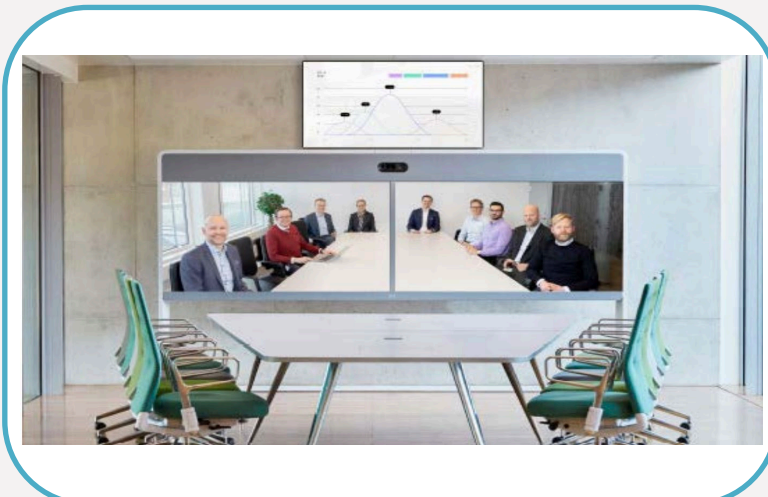

[Index](#)

CS-R70P-UPG-BUN

Room 70D Panorama Upgrade

Immersive upgrade for existing Room 70 Dual

Furniture is not included

Base system must be G2 Room 70 Dual

NOTE:

3rd party call control not supported

In-call resolutions of up to 1080p60 Main and 4Kp15 Content using Dual Screen technology. Room 70 Panorama supports SIP and Webex calling. It registers to CUCM, VCS, and Webex cloud.

[Click here for the Datasheet](#)

Cisco Product ID (PID)	Description
CS-R70P-UPG-BUN	Cisco Room 70D Panorama Upgrade
Product Desc:	Panorama Presentation Screen Kit and Room 70D Panorama Product Key Base system must be a G2 Room 70 Dual Panorama on Project Workplace
Main Components and Cables	<i>automatically included with Top Level PID</i>
CS-R70P-SCREEN-KIT	Panorama Presentation Screen kit for Room 70D G2
L-ROOM70-PANO	Electronic delivery for Room 70 PANORAMA Product key
CAB-2HDMI-2.06M	HDMI to HDMI Cable, 2.06 meters long for ROOM 70
CAB-2HDMI-4M-GR	4m GREY HDMI 2.0
CAB-ETH-5M-GR	CAB (16,4 feet / 5m) GREY ETHERNET
Presentation Screen Mounting Options	
CS-R70-PRES-TOP	Screen mount for Samsung 65" mounted on top
CS-R70-PRES-BTM	Screen mount for Samsung 55" mounted below
Control Options	
CS-T10-TS-L-K9=	<i>order separately</i> Room Navigator - Table Stand, First Light
CS-T10-WM-L-K9=	<i>order separately</i> Room Navigator -Wall Mount, First Light
<i>Optional extra controllers - Recommended if customer has a Touch 10</i>	
Presentation Screen Options	
CS-PANO-MON55	<i>Depends on Mounting Options chosen above</i> Samsung 55" presentation screen - can be mounted below
CS-PANO-MON65	Samsung 65" presentation screen - can be mounted on top
Microphone Options	
CS-MIC-ARRAY-T	<i>order separately</i> Cisco Table Microphone Pro - 4 element array
Spares and Spare Parts	
All Spares