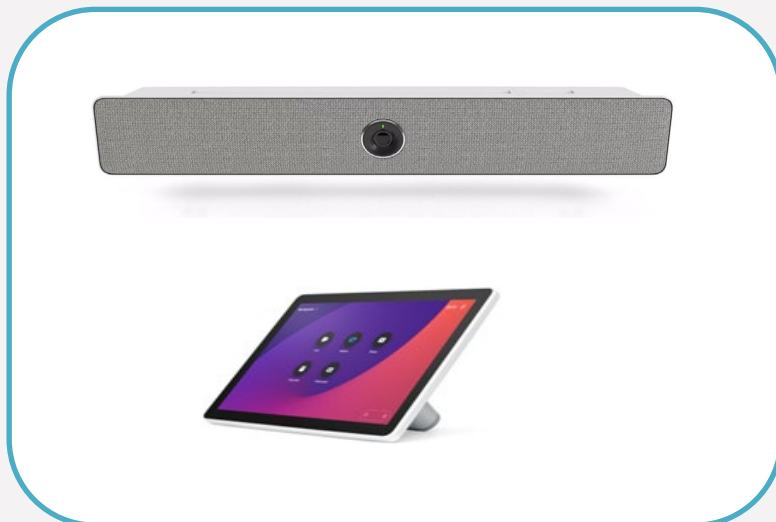

[Index](#)

CS-KIT-MINI-K9
CS-KIT-MINI-K9++
CS-KIT-MINI-NT-K9

Room Kit Mini
Includes power supply

EOL15223 Non-Radio versions
EOL14730, EOL14732
ORDERABILITY HAS BEEN EXTENDED!

A beam-forming mic array (with 4 mics) is built in. The Room Kit Mini supports all the same calling protocols as the Room Kit. In addition, it can be used with a laptop as a USB device for camera, microphones and speakers.

[Click here for the Datasheet](#)

Cisco Product ID (PID)

Description

CS-KIT-MINI-K9	Cisco Room Kit Mini Codec: <i>CS-KIT-MINI</i>
CS-KIT-MINI-K9++	Cisco Room Kit Mini - for TAA Codec: <i>CS-KIT-MINI-UNIT++</i>
CS-KIT-MINI-NT-K9	Cisco Room Kit Mini, without Navigator Codec: <i>CS-KIT-MINI</i>

Product Desc: Codec, beam-forming mic array, Navigator
The Mini's camera has 5X manual zoom and 120° nominal field of view
The actual horizontal field of view is 110°

Main Components and Cables	
CS-KIT-MINI-xx	automatically included with Top Level PID
CS-T10-TS-L	Codec w/embedded microphones, camera and speakers
CAB-DV10-8M	<i>except MINI-NT-K9</i> Cisco Room Navigator-Table Stand, First Light
CAB-2HDMI-1.5M-GR	8m flat grey Ethernet cable for Navigator
CAB-ETH-5M-GR	HDMI 2.0 cable 1.5m, grey, 4k
CS-KIT-MINI-WMK	5m Ethernet cable, Qty 2
CS-KITMIN-CAM-COV	Wall Mount for Room Kit Mini
PSU-12VDC-70W-GR	Privacy camera cover for Room Kit Mini and Room Bar
	PSU Room Kit/Plus/Mini/Quad Camera/Desk - 12VDC 5.83A

Software Feature Options

MultiSite	L-ROOM-PAK
L-KITMINI-MS	<i>order separately</i> Room Kit MultiSite - internal bridge (three other sites)
Remote Monitoring	L-TP-RM
L-KIT-RM	<i>order separately</i> Remote Monitoring Option to enable Web Snapshots