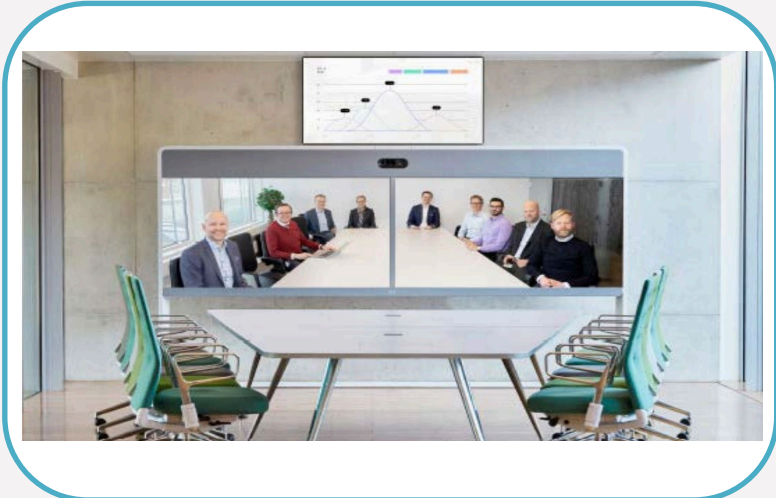

**NOTE:**  
 3rd party call control not supported

In-call resolutions of up to 1080p60 Main and 4Kp15 Content using Dual Screen technology. Room 70 Panorama supports SIP and Webex calling. It registers to CUCM, VCS, and Webex cloud.