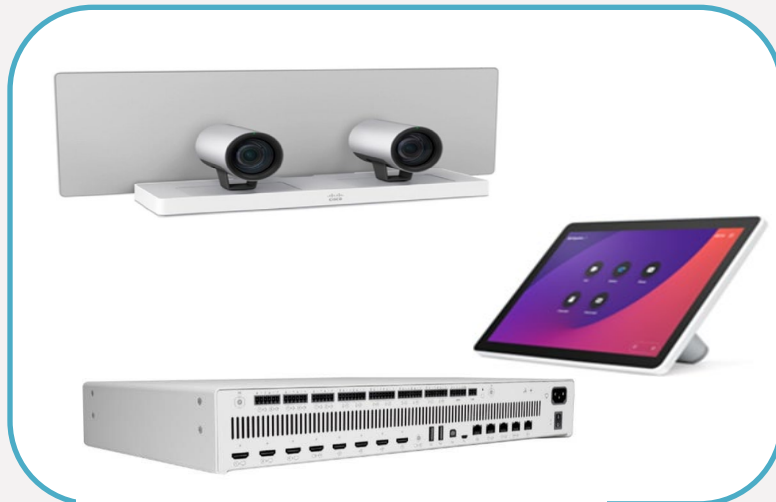

[Index](#)

CS-KITPRO-ST60

Room Kit Pro with SpeakerTrack 60  
(Bundled SKU)

The Codec Pro supports (3) 4K monitors. In-call resolutions of up to 1080p60 Main and 4Kp15 Content.  
The Room Kit Pro is multi-platform: SIP, H.323, Webex, or MS Teams