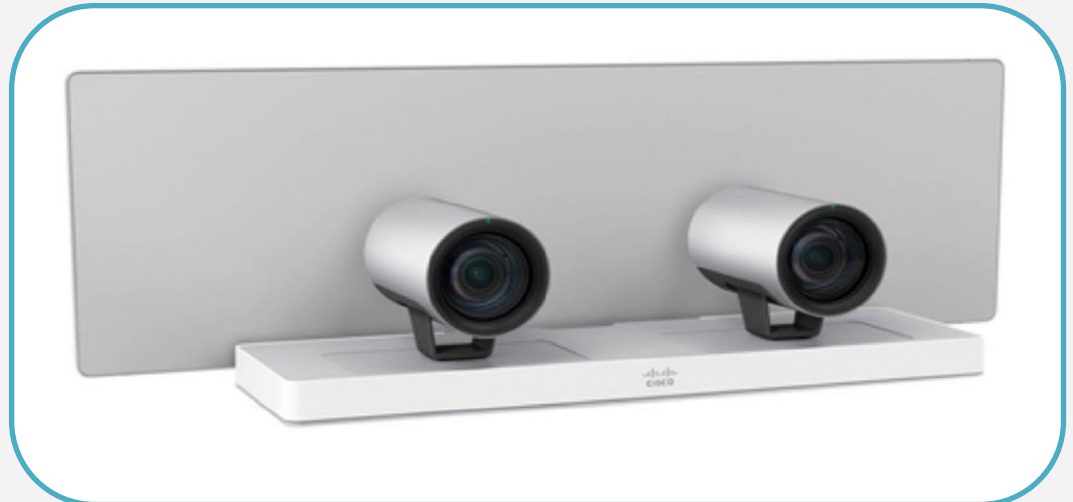

[Index](#)

CTS-SPKER-TRACK60

SpeakerTrack 60

THIS IS A COMPLETE SPEAKERTRACK 60. Requires two HDMI and one Ethernet cable(s). SpeakerTrack 60 should be wall-mounted. Recommended lens height is 48-72 inches AFF. Field of view is 80 degrees horizontal.

[Click here for the Datasheet](#)

Cisco Product ID (PID)

Description

CTS-SPKER-TRACK60

Cisco SpeakerTrack 60

*Incl wall-mount bracket, electronics base, mic array, two cameras, power supply
Can be used Codec Plus, Codec EQ, and Codec Pro
SpeakerTrack 60 has a range of up to 13 meters; max field of view 80 degrees*

Main Components

Component ID	Qty	Description
CTS-CAM-P60	Qty 2	Precision 60 Camera
CTS-ST-ARRAY60		SpeakerTrack 60 Microphone Array and Base Unit
CTS-ST-ARR60-WMK		Wall Mount Kit for Speaker Track 60 Microphone Array
CAB-ETH-ST-SHORT	Qty 2	Ethernet cables (0.35m&0.2m) for SpeakerTrack 60
CAB-PWR-ST-SHORT	Qty 2	12V power cables (0.45m&0.2m) for SpeakerTrack 60
CTS-ST-INT-PLATE		Interface plate CAM-P60 to Speaker Track 60
PWR-12VDC-84W		Power supply for SpeakerTrack 60 - 12VDC 84W

Suggested Items

Item ID	Description
CAB-2HDMI-5M=	HDMI cable 5 meter
CAB-ETH-5M-GR=	Ethernet cable 5 m/16.4 ft, grey

Spares and Spare Parts

[All Spares](#)

Documentation

<https://www.cisco.com/c/en/us/products/collaboration-endpoints/index.html>

© 2024 Cisco and/or its affiliates. All rights reserved.