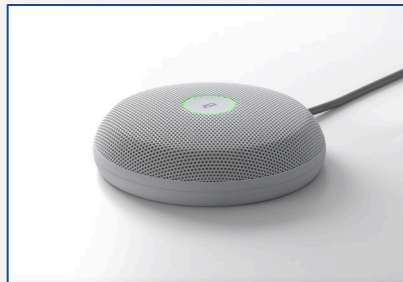

CS-MIC-ARRAY-T

Cisco Microphone Array

Product Desc: Directional microphone array providing spatial audio for Panorama products.
For Panorama, Room 70 Panorama, Room 70 Panorama Upgrade, Kit EQ(X),
Codec Pro and Room Bar Pro. Uses Ethernet cable and PoE