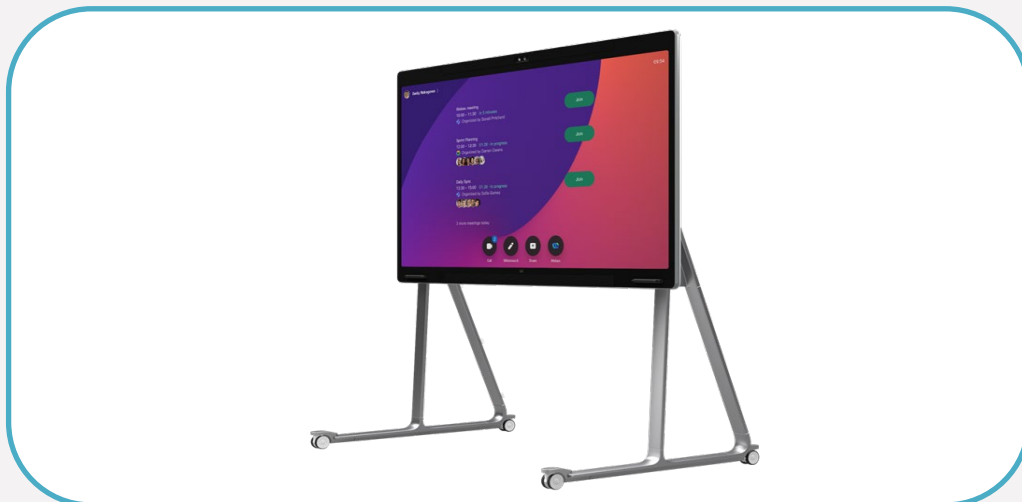

[Index](#)

- CS-BRD75P-K9
- CS-BRD75P-NR-K9
- CS-BRD75P-NR-K7
- CS-BRD75P-MM-K9
- CS-BRD75P-MM-NR-K9
- CS-BRD75P-K9++
- CS-BRD75P-NR-K9++
- CS-BRD75P-ND-K9

Board Pro 75

UHD (4K) 77" multitouch LED screen with 12-element mic array, 3.1 sound system, dual 4K cameras, HDMI I/O, USB-C

The Board Pro is multi-platform: SIP, H.323, Webex, or MS Teams

[Click here for the Datasheet](#)

Cisco Product ID (PID)	Description
CS-BRD75P-K9	Cisco Board Pro 75
CS-BRD75P-NR-K9	Cisco Board Pro 75, no radio
CS-BRD75P-NR-K7	Cisco Board Pro 75, no radio, non-crypto
CS-BRD75P-MM-K9	Cisco Board Pro 75, Made in a Neutral Country
CS-BRD75P-MM-NR-K9	Cisco Board Pro 75, Made in a Neutral Country, no radio
CS-BRD75P-K9++	Cisco Board Pro 75, TAA
CS-BRD75P-NR-K9++	Cisco Board Pro 75, TAA, no radio
CS-BRD75P-ND-K9	Cisco Board 75, non radar

Product Desc: 75 inch 4K Touch Screen, In-built camera and microphone array
The camera features SpeakerTrack and 5X manual zoom
"TAA" SKUs are intended for US customers requiring non-China assembly
"MM" SKUs are intended for non-US customers requiring non-China assembly

Main Components	<i>automatically included with Top Level PID</i>
CS-BRDP-ACTSTYL	Cisco Board Pro Active Stylus

Software Feature Options

MultiSite	Top level PID: L-ROOM-PAK
L-BOARD-MS	<i>order separately</i> Cisco Board MultiSite - internal bridge (up to 4 other sites)
Remote Monitoring	Top Level PID: L-TP-RM
L-BOARD-RM	<i>order separately</i> Remote Monitoring Option for Web Snapshots

Mounting Kit Options (*must select one*)

CS-BRD75P-WMK	<i>no-cost option</i>	Cisco Board 75 P Wall Mount Kit - Secure mount to wall (GPL)
CS-BRD75P-FS	<i>optional</i>	Cisco Board 75 P Floor Stand - Freestanding (GPL)
CS-BRD75P-WSA	<i>optional</i>	Cisco Board Pro 75 Wall Stand Adapter
CS-BRD75P-WUK	<i>optional</i>	Cisco Board 75 P Wheel Upgrade Kit