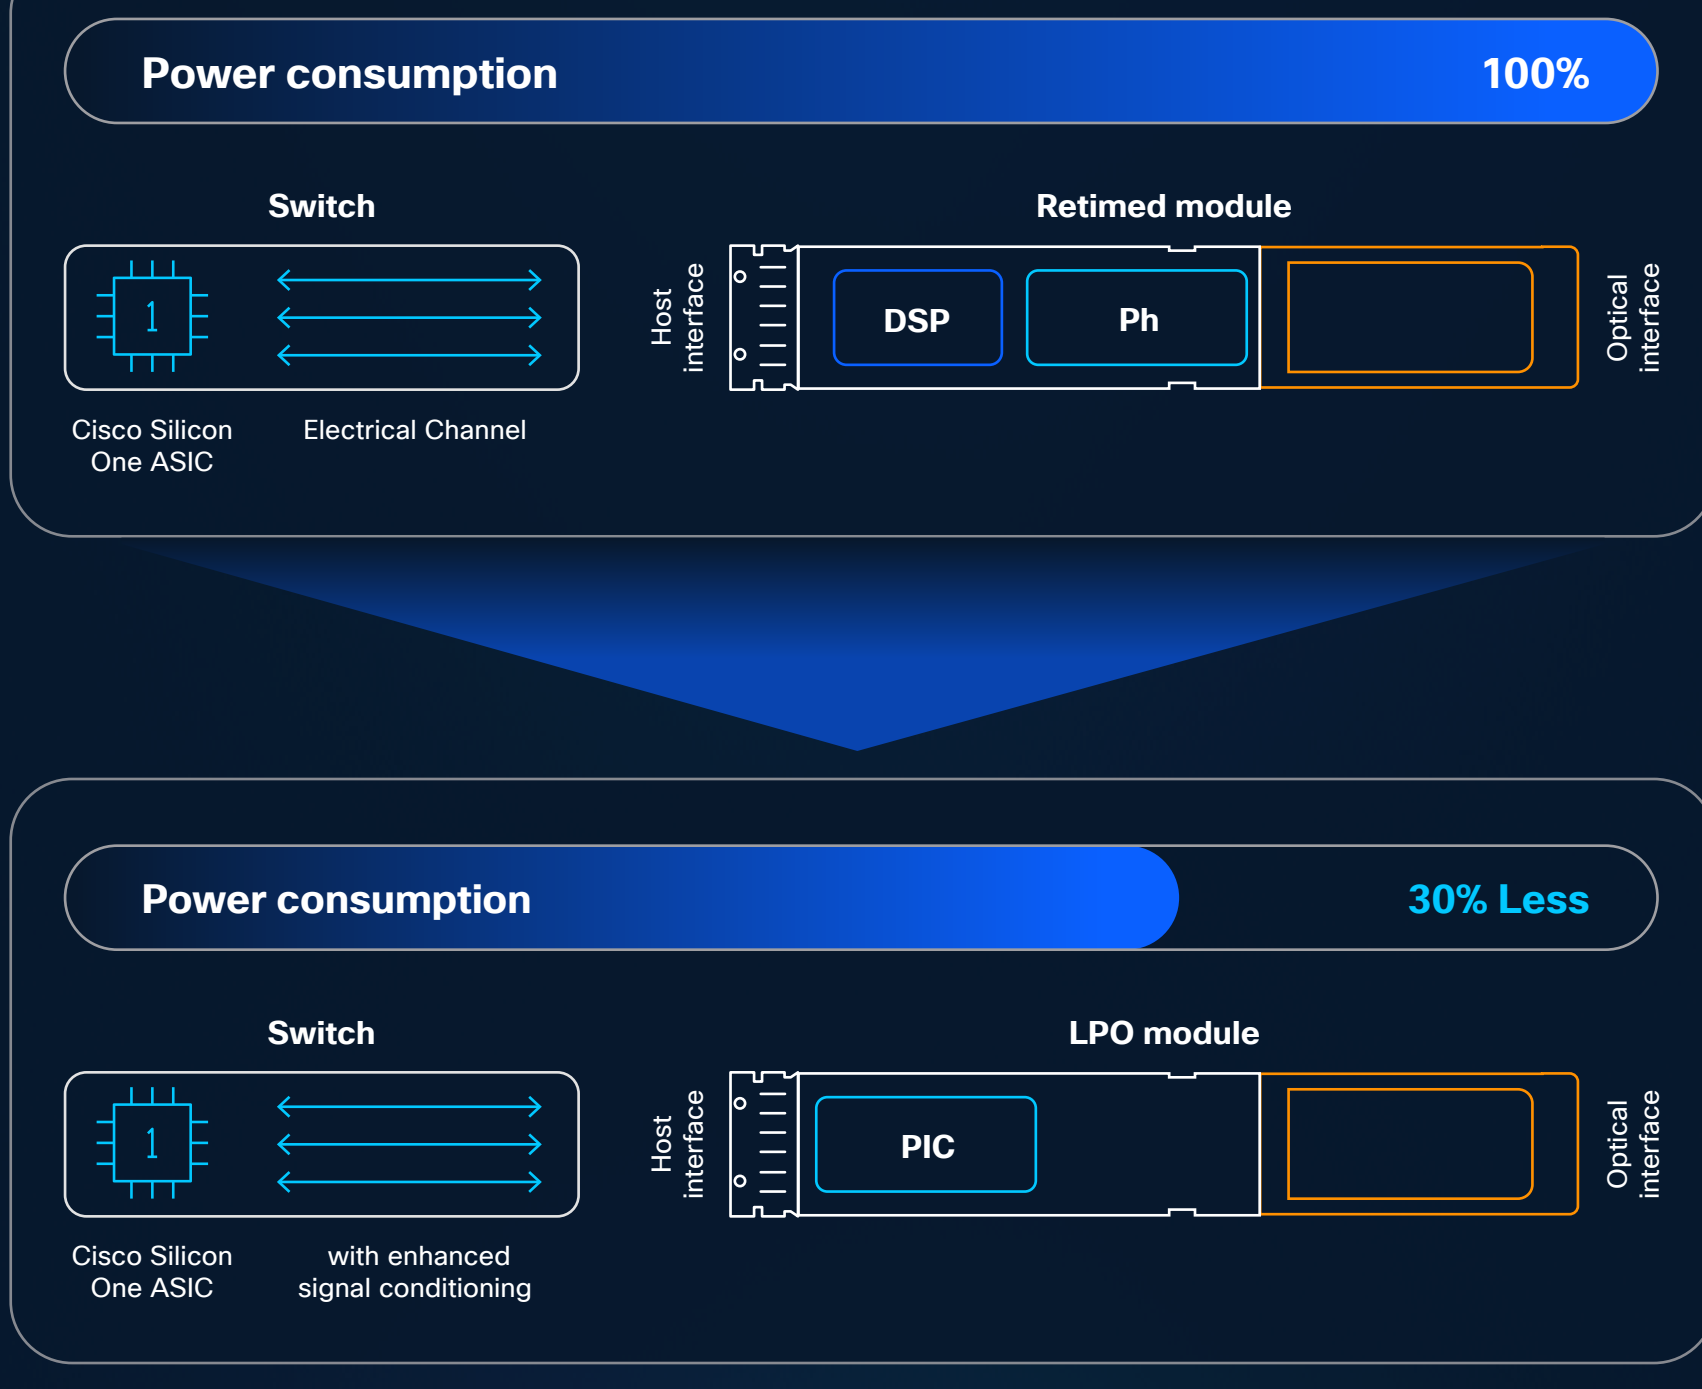

Linear Pluggable Optics (LPO) reduce switch power consumption

Cisco is a founding member of the Linear Pluggable Optics (LPO) Multi-Source Agreement (MSA)

Assuring optics reliability with robust stress testing

Cisco brings networking, systems and optics expertise to rigorously test optics for demanding AI environments:

Transceiver module qualification for optical, electrical, and mechanical design verification; regulatory and standards compliance

Platform level qualification for Cisco and 3rd party host platforms, and software compatibility testing

Rigorous stress testing emulates harsh AI parameters leveraging Cisco networking, systems and optics design expertise

Maximizing AI workload uptime with flexible firmware upgrades

Ensure continued performance and future-proof investment in high-speed optics

Access the latest features to manage and maintain modules

Acquire real-time visibility and monitoring of module performance

Field upgradable to minimize disruption to AI workloads