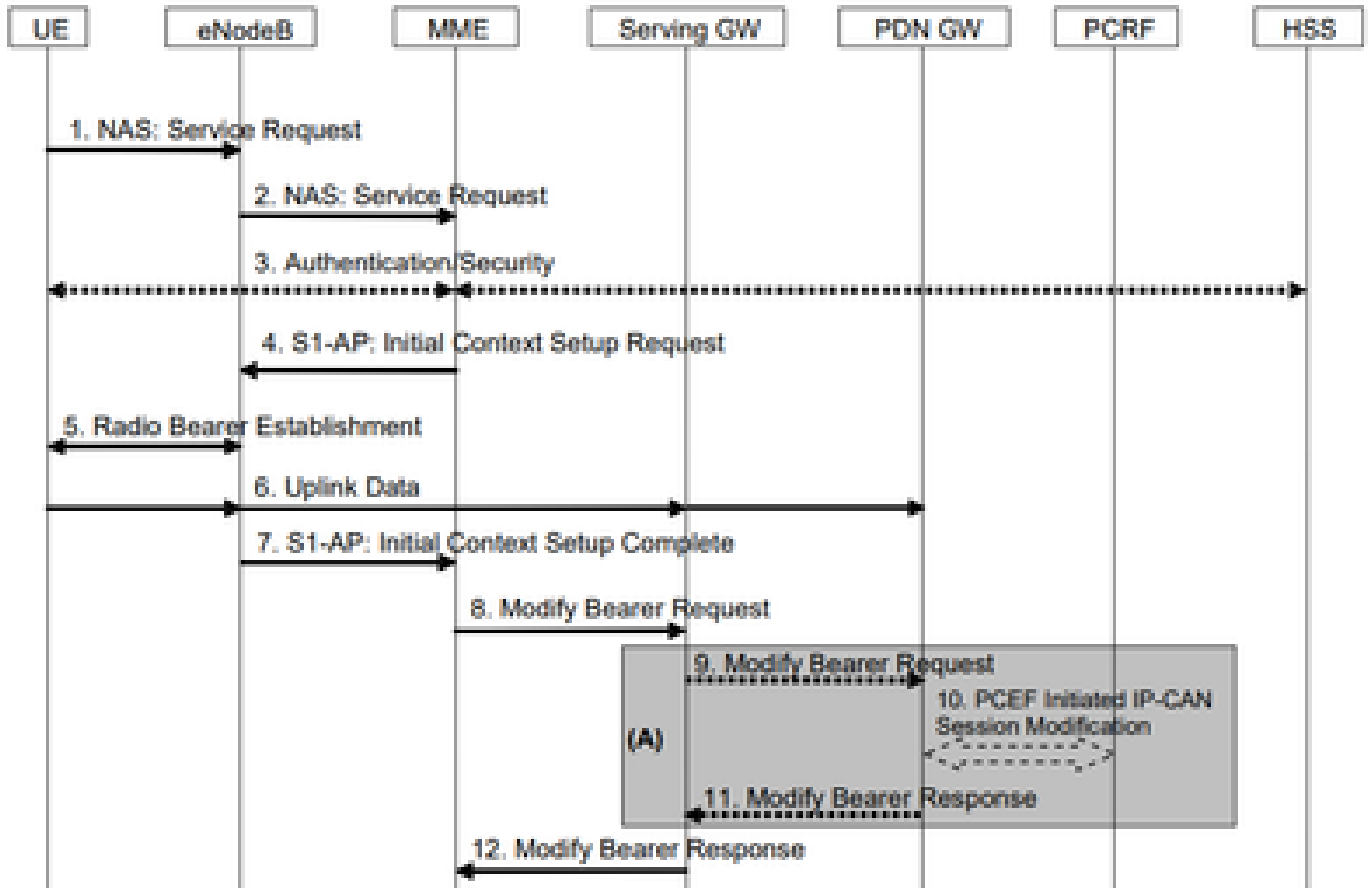

[...]

- perform the service request procedure in order to establish the radio bearers when uplink user data i

5.3.4.1 UE triggered Service Request

Figure 5.3.4.1-1: UE triggered Service Request procedure