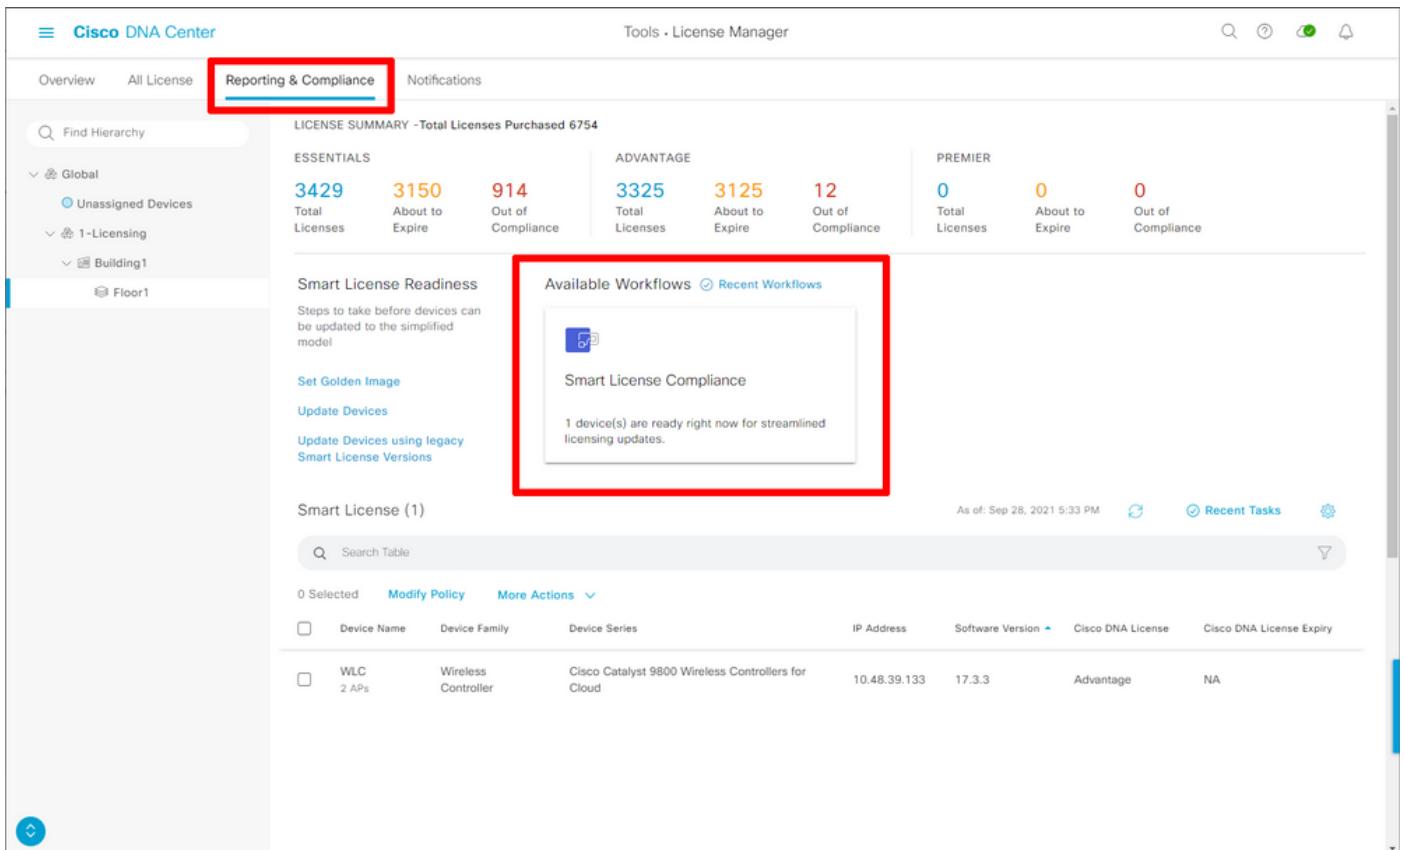

اهل عفن انعد ددح، عدبلل. هجومال لمع ريس جلاع رهظي