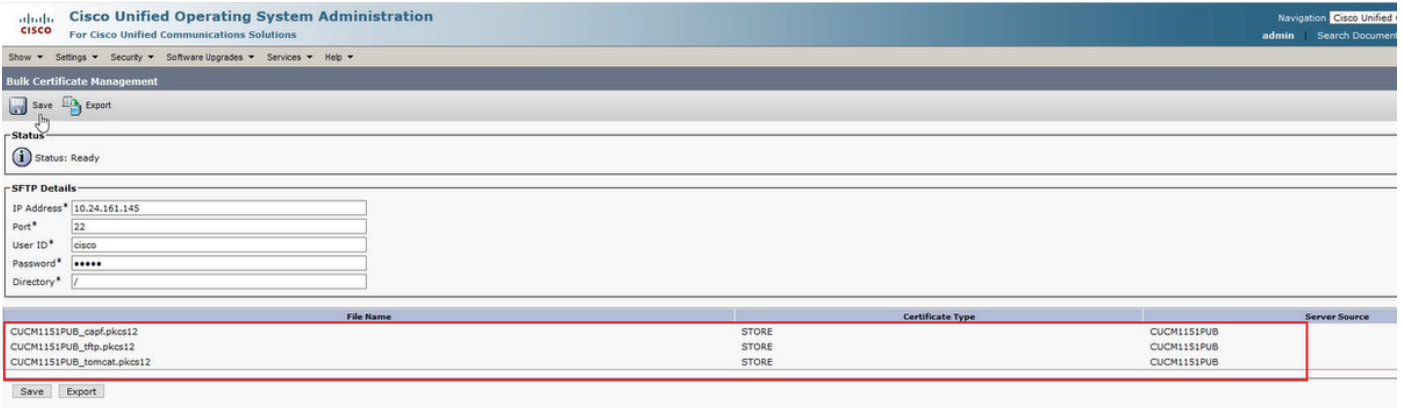

مداخل إلى جهاز الة وعومجمل ماظن نم اهرصدت مت يتي الة PKCS12 تافل م رهظت :ةظحال م
ماظن رشانب ةصخال الة وعومجمل تاداهش الة راداب ةصخال الة بيول ةحفص يل ع SFTP
اهي ل لوصول دن ع CUCM ردم الة وعومجمل

SFTP. مداخل إلى ردم الة وعومجمل ماظن ي ف دق الة عي م نم تاداهش الة عي م ري دصت . 2 ةوطخال

ي ف حضورم وه امك ، ري دصت رقنا م تاداهش الة عونل لك الة دح ، يل الة قث بنم الة راطال ي ف .
ةروصل الة