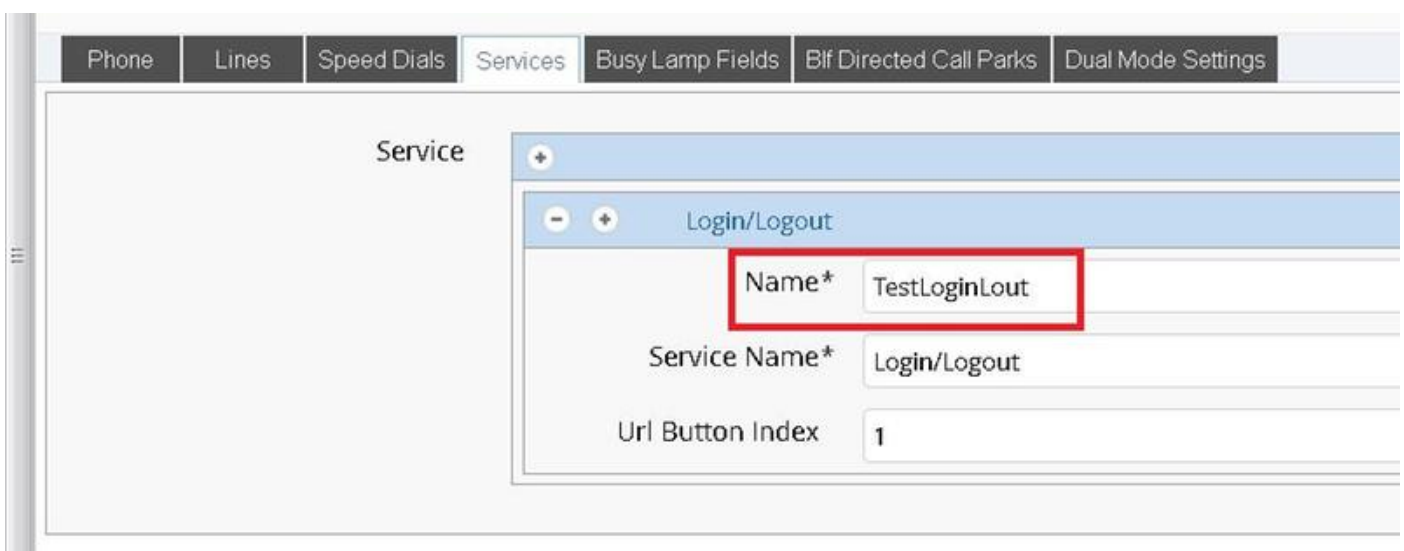

ءاغل|كارتشالال >> فتاهال نيوكت >> فتاهال >> زاوجل >> CUCM ةمئاق ي ف لوخدلا ليجست كارتشالال