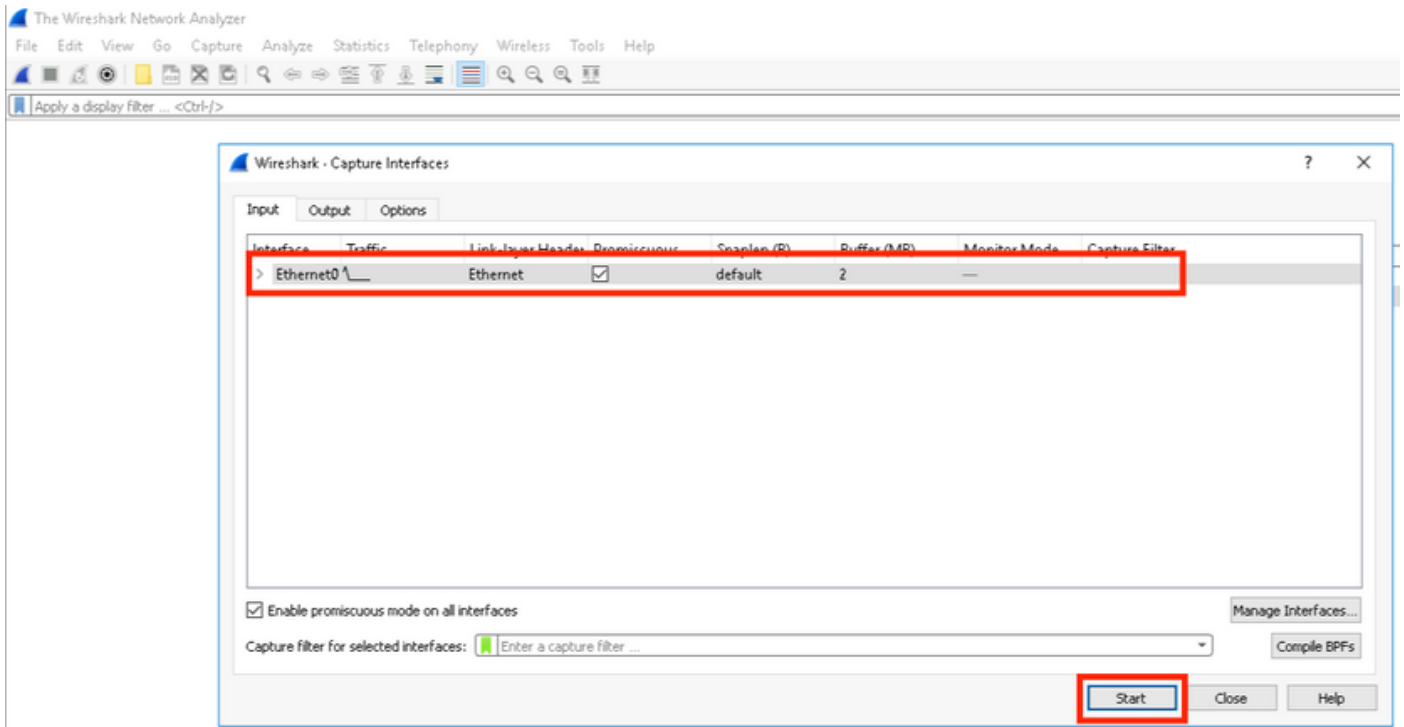

3. عوطخل اءكشءما ءاشن اءاعاب مق 3.

ءءءاسم ب Expressway رءب ءWebRTC ماءءءسا ب ءءءءءءءء ءءءءءءءء ءءءءءءءء مق ءءءءء ب ءءءءءءءء ءءءءءءءء ءءءءءءءء ءءءءءءءء.

ءءءءءءءء ءءءءءءءء ءءءءءءءء ءءءءءءءء ءءءءءءءء 4.

ءءءءءءءء ءءءءءءءء ءءءءءءءء ءءءءءءءء ءءءءءءءء 1.