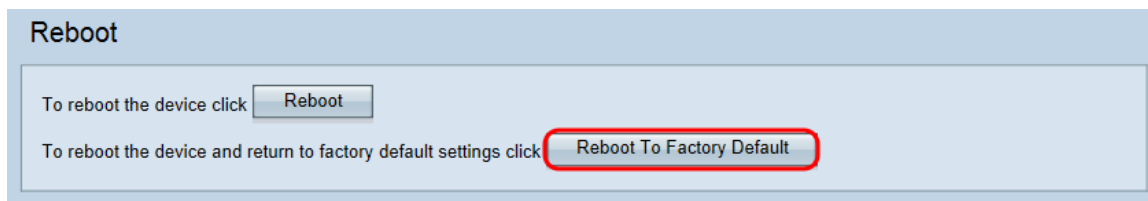

ديكات ةحفص رهظت فوس:

OK. قوف رقناو 3. ةوطخلال

Confirm

This operation will restore the device to factory default settings and disconnect your current session. Are you sure you want to continue?

OK

Cancel

مدقتال طيرش رهظي: