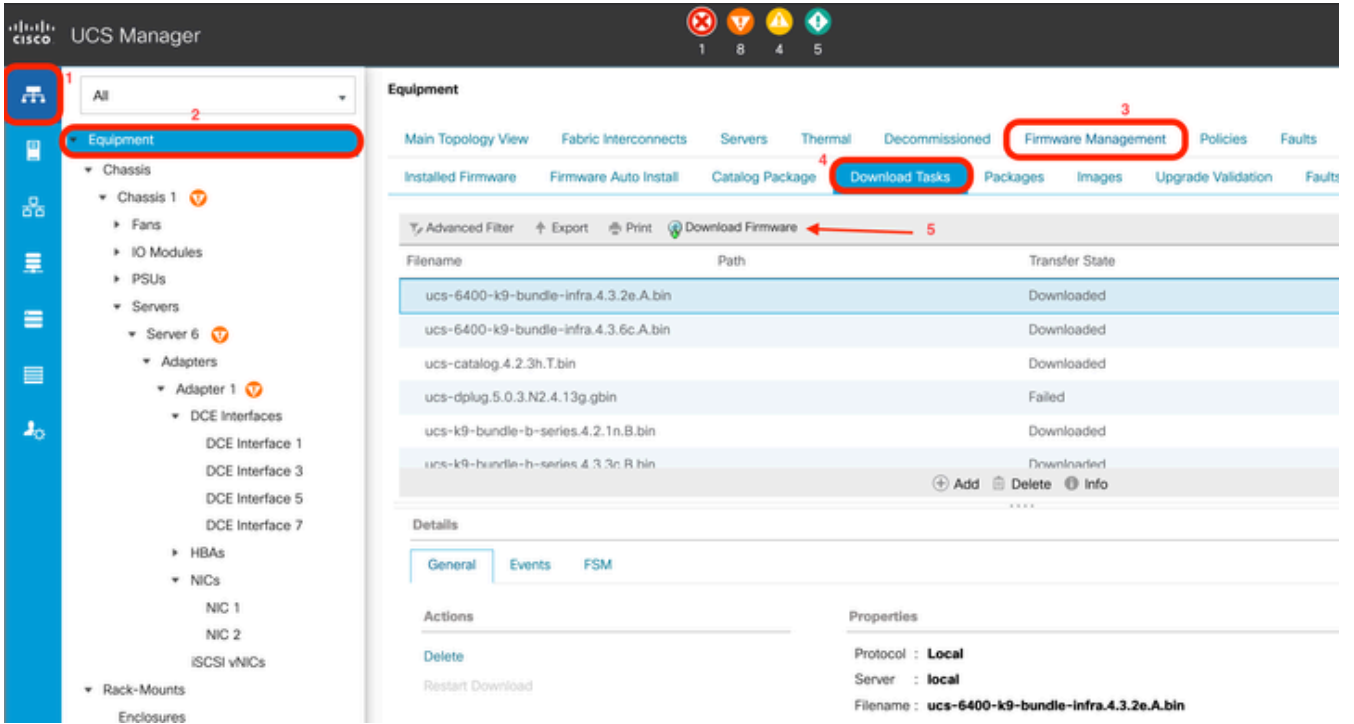

Related Links and Documentation
[Release Note for 4.2\(3o\)](#)

File Information	Release Date	Size	
Software for the UCS B-Series blade server products ucs-k9-bundle-b-series.4.2.3o.B.bin Advisories	20-Feb-2025	868.48 MB	
Related Software			
The UCS Infrastructure Software Bundle contains: - NX-OS software for the UCS 6332 Fabric Interconnects - Firmware for the fabric extenders and I/O modules - UCS Manager - Chassis Management Controller - UCSM Capability Catalog. ucs-6300-k9-bundle-infra.4.2.3o.A.bin Advisories	20-Feb-2025	1275.92 MB	
The UCS Infrastructure Software Bundle contains: - NX-OS software for the UCS 6454 Fabric Interconnects - Firmware for the fabric extenders and I/O modules - UCS Manager - Chassis Management Controller - UCSM Capability Catalog. ucs-6400-k9-bundle-infra.4.2.3o.A.bin Advisories	20-Feb-2025	2439.79 MB	
The UCS Infrastructure Software Bundle contains: - NX-OS software for the UCS 6536 Fabric Interconnects - Firmware for the	20-Feb-2025	2480.18 MB	

ةتباتل اءماربال راءصا اءءء - Cisco ءمارب لءزنء 9 ءروصل

UCS رءءم ءف مءاءال اءمانرب ءمزء لءءء

1. UCS رءءم ءل لوءءل لءس.

ءماربال لءزنء قوف رقن او ماهم لاءزنء > ءتباتل اءماربال ءراءا > ءزهأال ءل لقتنا 2. ءتباتل