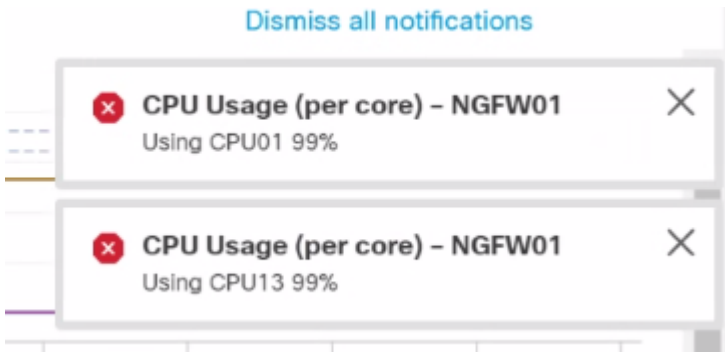

inline_image_0.png

inline_image_1.png

Health Monitor Alert | Time: Mon Jul 24 06:34:20 2023 UTC | Severity: critical | Module: CPU Usage (per
Health Monitor Alert | Time: Mon Jul 24 04:24:20 2023 UTC | Severity: critical | Module: CPU Usage (per