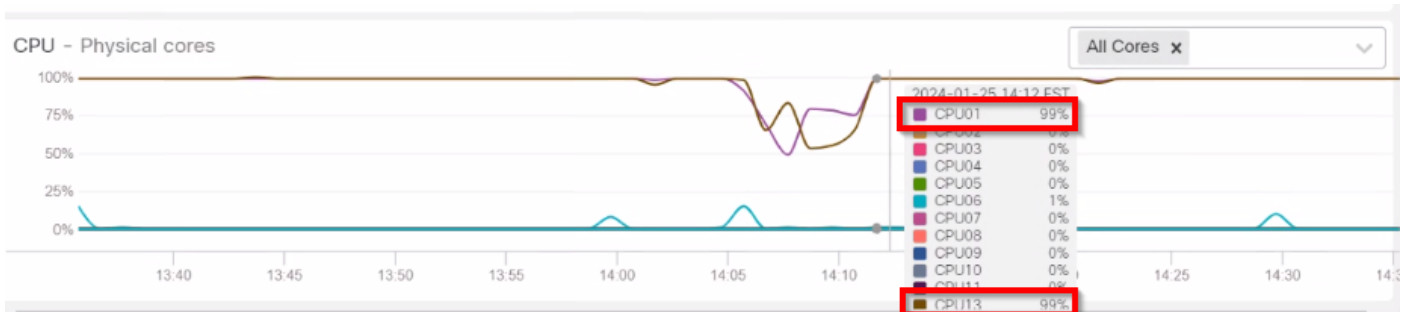

inline_image_0.png

inline_image_1.png

Health Monitor Alert | Time: Mon Jul 24 06:34:20 2023 UTC | Severity: critical | Module: CPU Usage (per
Health Monitor Alert | Time: Mon Jul 24 04:24:20 2023 UTC | Severity: critical | Module: CPU Usage (per