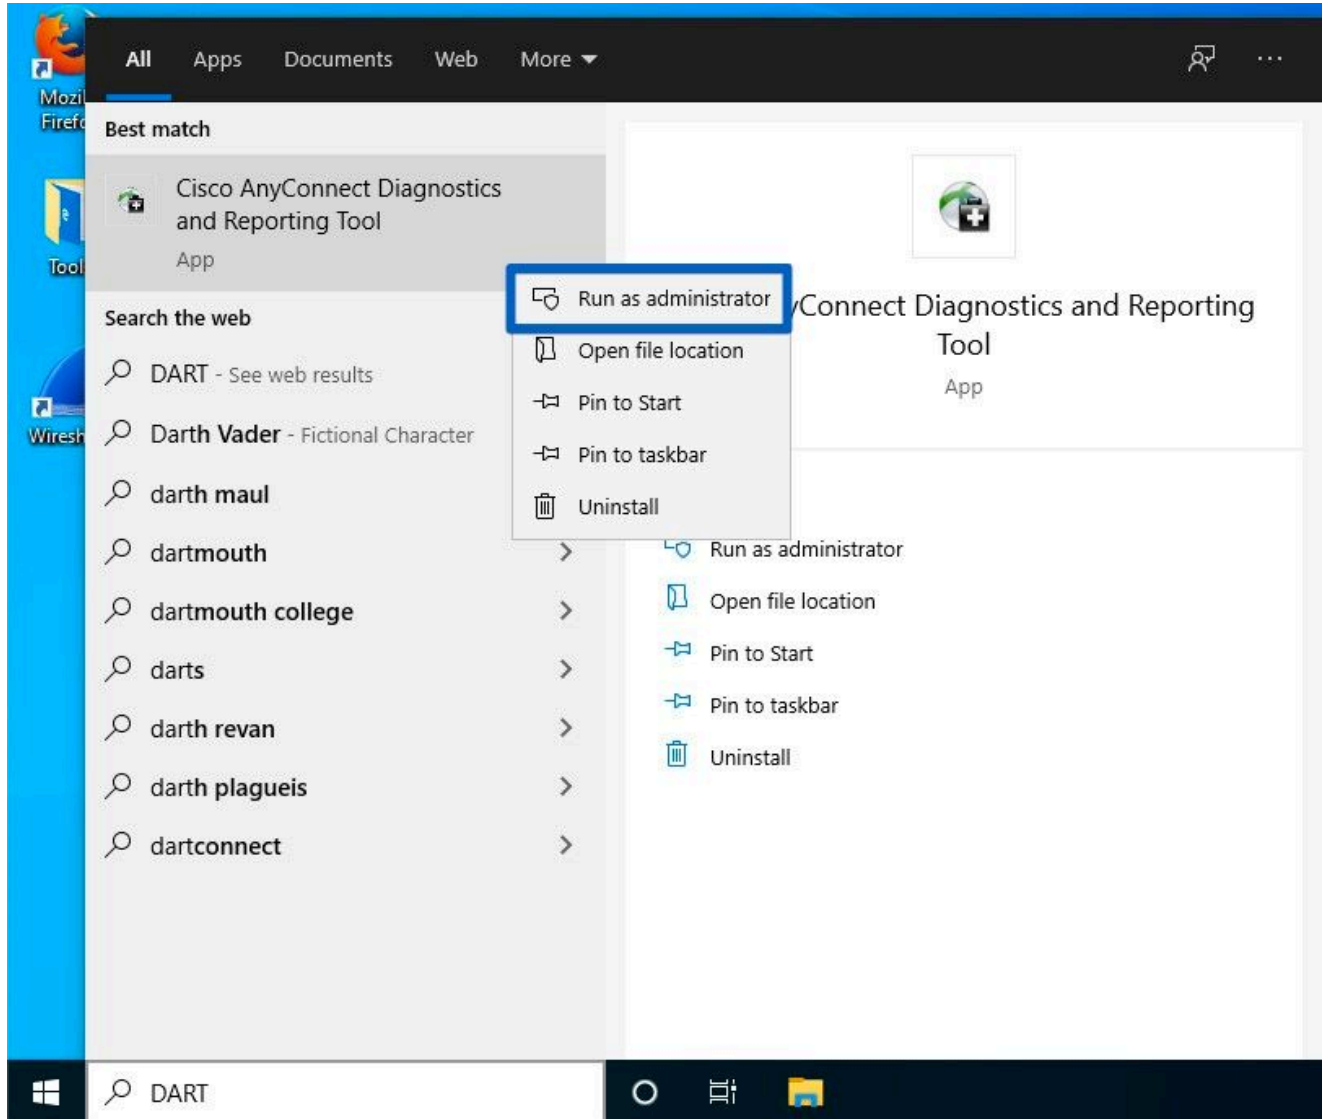

يلا لى لى طغضا جلا عم ةشاش لوأ ف 2.