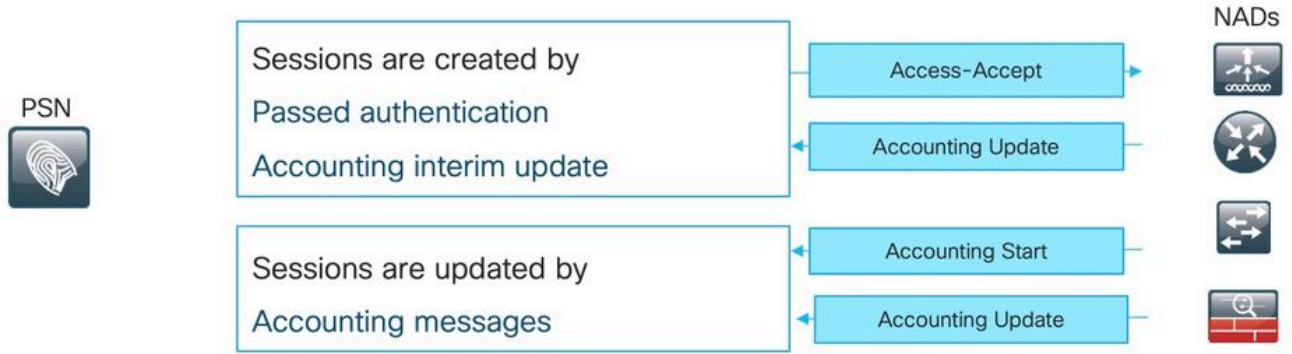

Who is responsible for session management in ISE deployment?