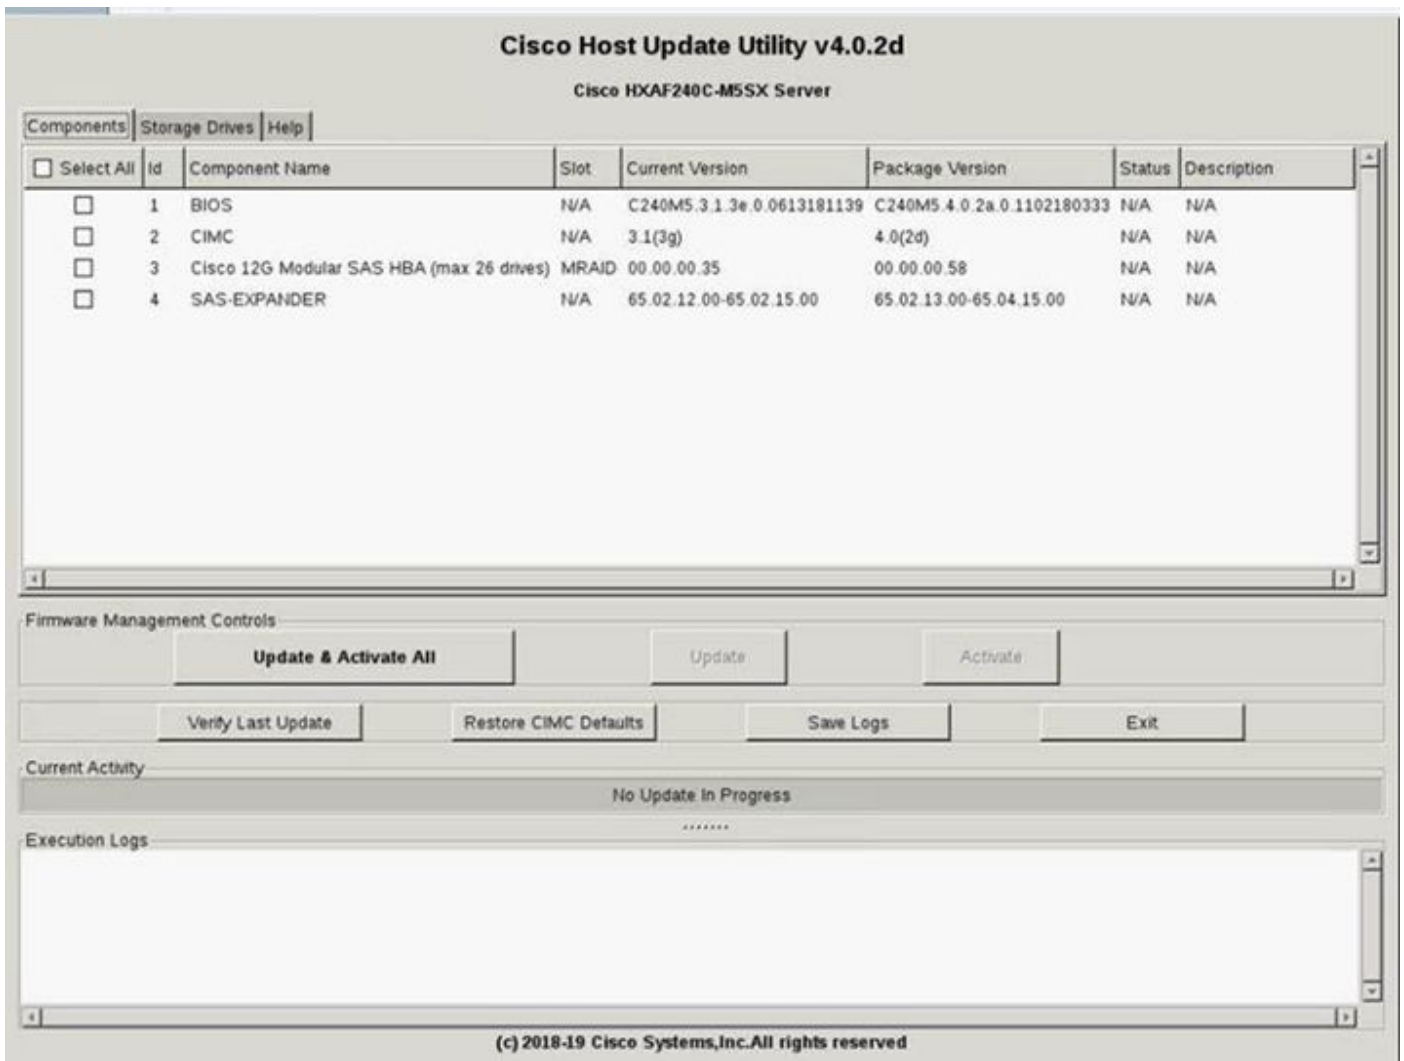

جهن مادخت ساب ءجم دم ل مداوخل ءي قرتب امءاد ء صوي .للكل طي شننو ءي ءحت ءي ءحت مدع .طقف ءي ضم ل ءت باءل ءم اربل

رز ءي ءحت قوف رقن او انه ءضوم وه امك M.2 صارق ال ءرحم ءء ءي ءختل صارق ال ءركرم ءحت