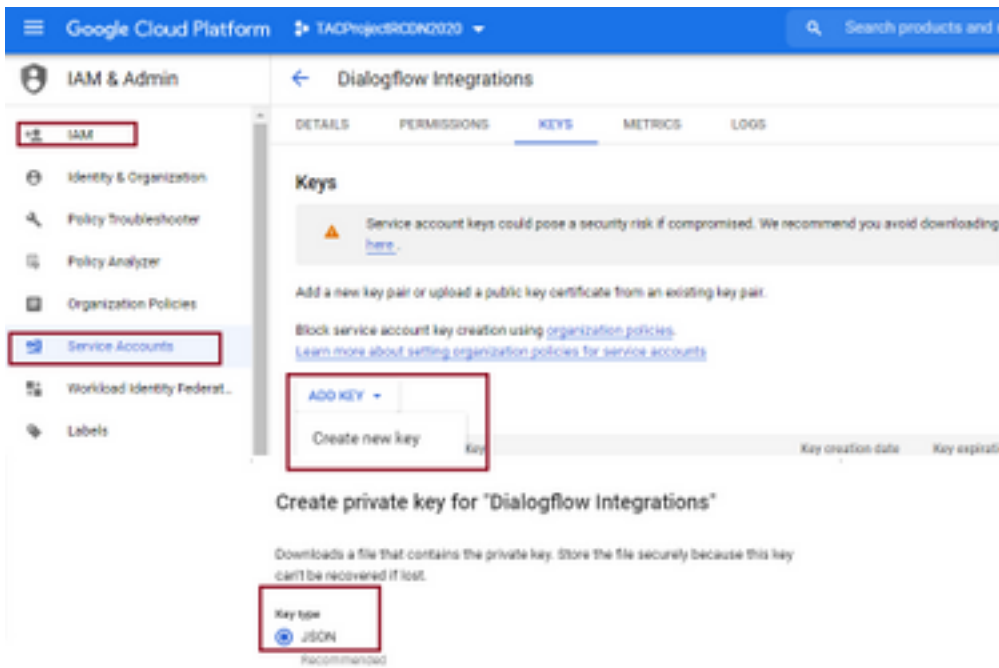

مادختساب لي وختل JSON حات فم لي محتو لوصول ني وكتب مق Control Hub في 2. ةوطخل
Google تامدخ