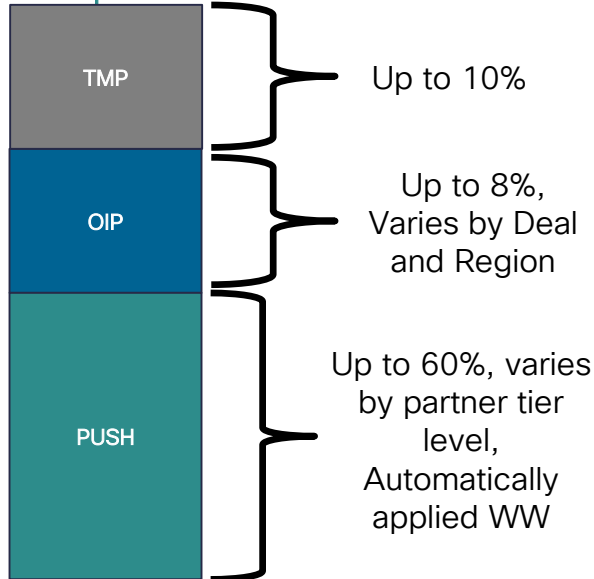

Back-End Profitability

VIP 25

Unified
Fabric

10G / 40G
VIP
Accelerators

Registration Based Programs

Nexus New
Account
Breakaway

SeedIT / First
Time Buyer

REGISTER NOW!

Nexus 9K Bundles

ACI Starter
Bundles

End of Row
Bundles

SeedIT
Bundles

Compelling Partner Promotions for MDS 9148s

Partner Profitability

TMP, OIP and Push Promotions

Up to 78% off
list price

SeedIT

First-Time Buyer Promotion

High Discount for NEW
Customers

Up to 75% off List Price
for one 9148S Switch

** Please refer to your GPL for local
currency pricing and Availability
Schedule*

UCS SmartPlay

Expansion Pack Promotion

Up to 65%
(61% + 4%)
off list price

Thank you.