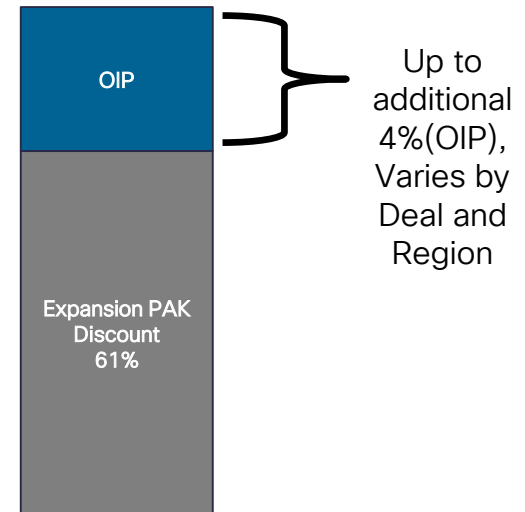

SeedIT

First-Time Buyer Promotion

High Discount for NEW
Customers

Up to 75% off List Price
for one 9148S Switch

** Please refer to your GPL for local
currency pricing and Availability
Schedule*

UCS SmartPlay

Expansion Pack Promotion

Up to 65%
(61% + 4%)
off list price

Thank you.