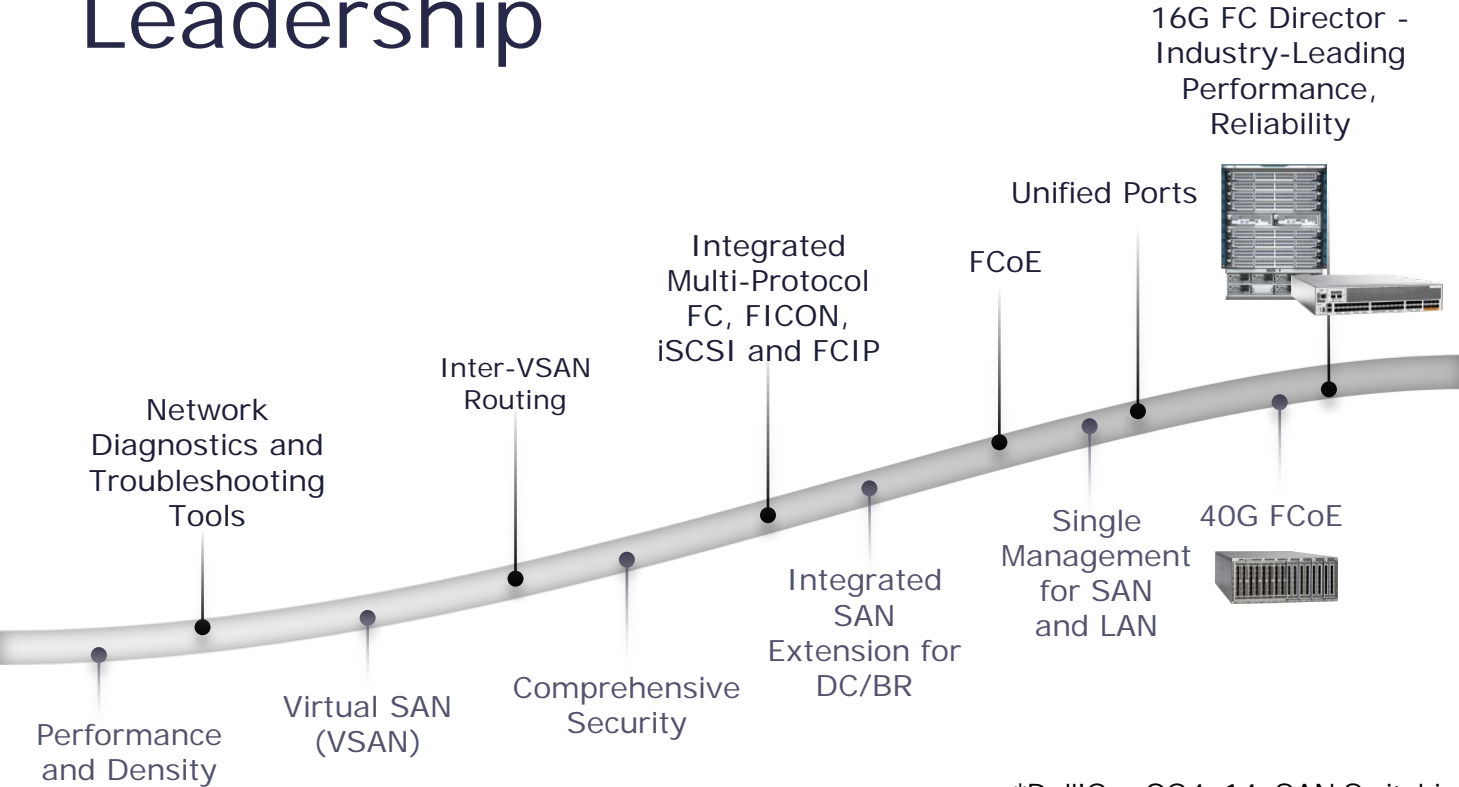

Data Center Switching

Rajeev Bhardwaj

VP, Product Management, Enterprise Infrastructure and Solutions (EISG) Group

March 3, 2015

In Collaboration with Intel® 

Innovation Driven SAN Switching Leadership

#1
In SAN Switching with 48.1% Market Share*

*Dell'Oro CQ4, 14, SAN Switching Revenue Share (FC+ FCoE)

Nexus 2K-7K Strategic Focus Areas

Performance & Scale

(Drive 1G->10G; and 10G->40G/100G)

Converged Networks

(Unified Port, 4G/100G FCoE)

Fabric Technologies