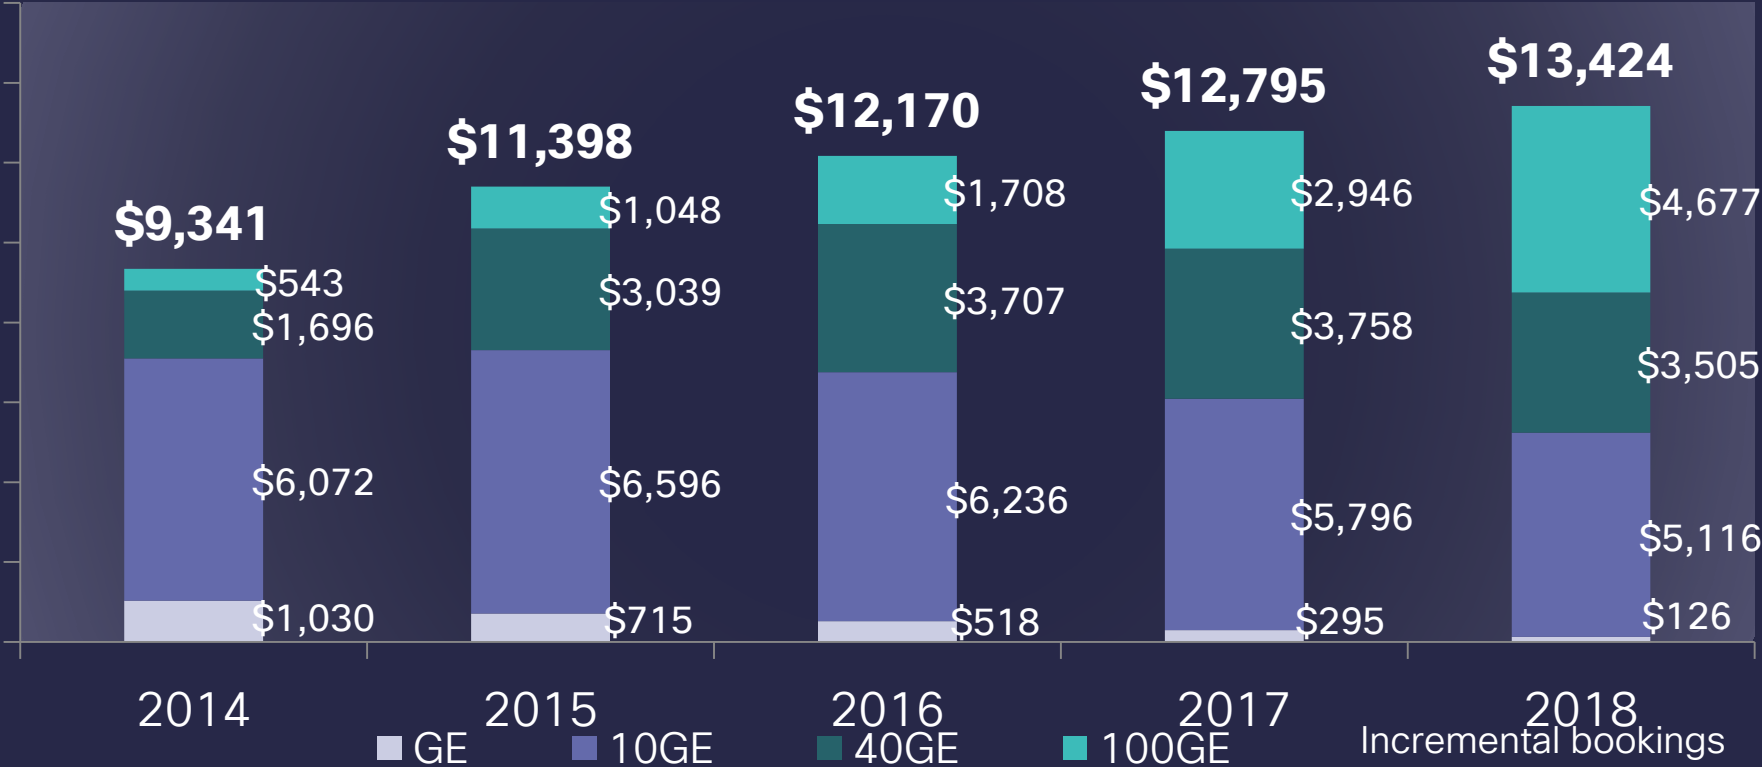

Data Center Switching Addressable Market Opportunity

Source: Dell 'Oro Switching Forecast by Vertical, July, 2015

VXLAN-based Fabric

- ✓ Pervasive VXLAN support across the portfolio
 - Nexus 5600, 7000/7700, 9300/9500
- ✓ Standards-based, multi-vendor support
- ✓ BGP/EVPN Control Plane