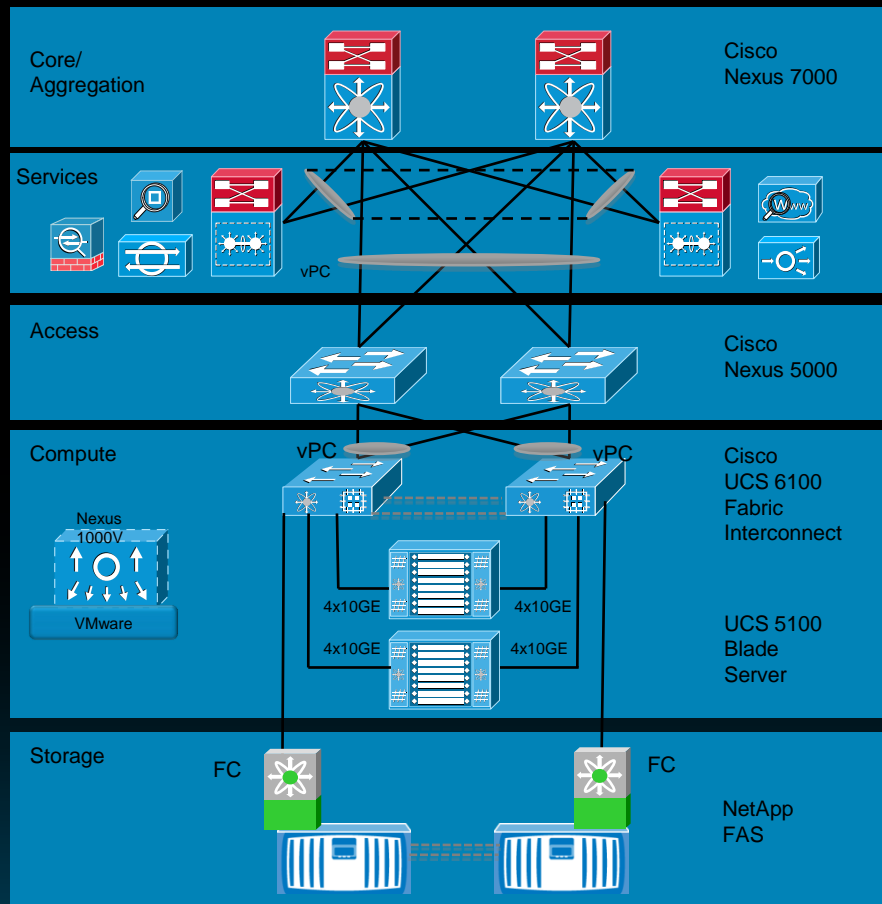

Efficient hosting of MS Exchange 2010 and Sharepoint on a Cisco, NetApp, and VMWare Validated Architecture

Bill Dufresne DSE,CCIE

Karen Chan TME

Agenda

- End-to-end network architecture for Exchange and SharePoint
- Optimizing application delivery to the end user
- Virtualization of Exchange 2010 in the DC

Cisco WAAS for Branch and Remote Users

- WAN optimization of Exchange Outlook, Outlook Anywhere, OWA
- WAN optimization of SharePoint file uploads/downloads
- WAE appliance in the DC, WAE appliance/module in the branch
- WAAS Mobile software client for the mobile user

WAAS Performance Results

SharePoint Results With and Without WAAS

Cisco and NetApp Data Center Architecture

- High Availability
- Network and Device Virtualization
- ACE, GSS, WAAS, Firewall (Stargate*), IPS, NAM
- Nexus 1000V
- VSphere 4
- Cisco Unified Computing System
- NetApp FAS- Storage Virtualization, FlexVol, RAID-DP, Deduplication, Snapshot

- Mailbox server: megacycles, DB cache, active/passive, DAG
- Server core ratios for other roles: Hub Transport, CAS, AD/DNS
- UCS C-series SPEC data for C460M1(X7560), C200M1 and C210M1(X5500 series)