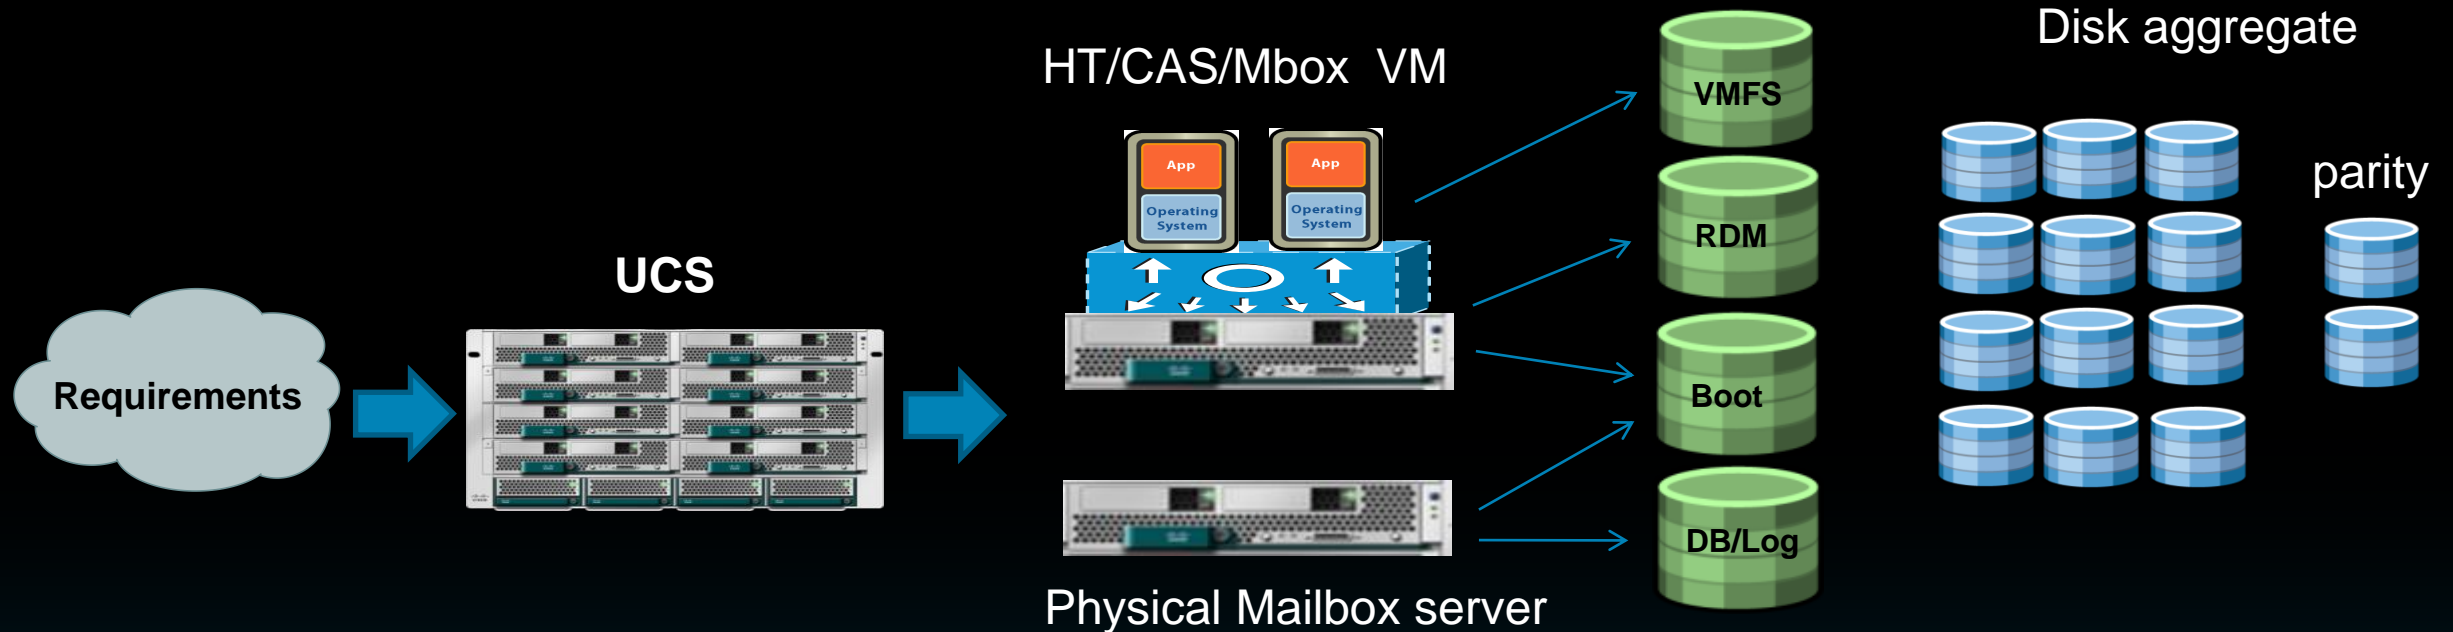

Integrating UCS, ESX 4, Data OnTAP 7 for Exchange 2010

- Isolation of Exchange data, DAG, management, Vmotion, and ERSPAN traffic
- Storage provisioning based on NetApp best practices for Exchange 2010
- VMWare best practices for Exchange 2010 <http://www.vmware.com/solutions/business-critical-apps/exchange/resources.html>