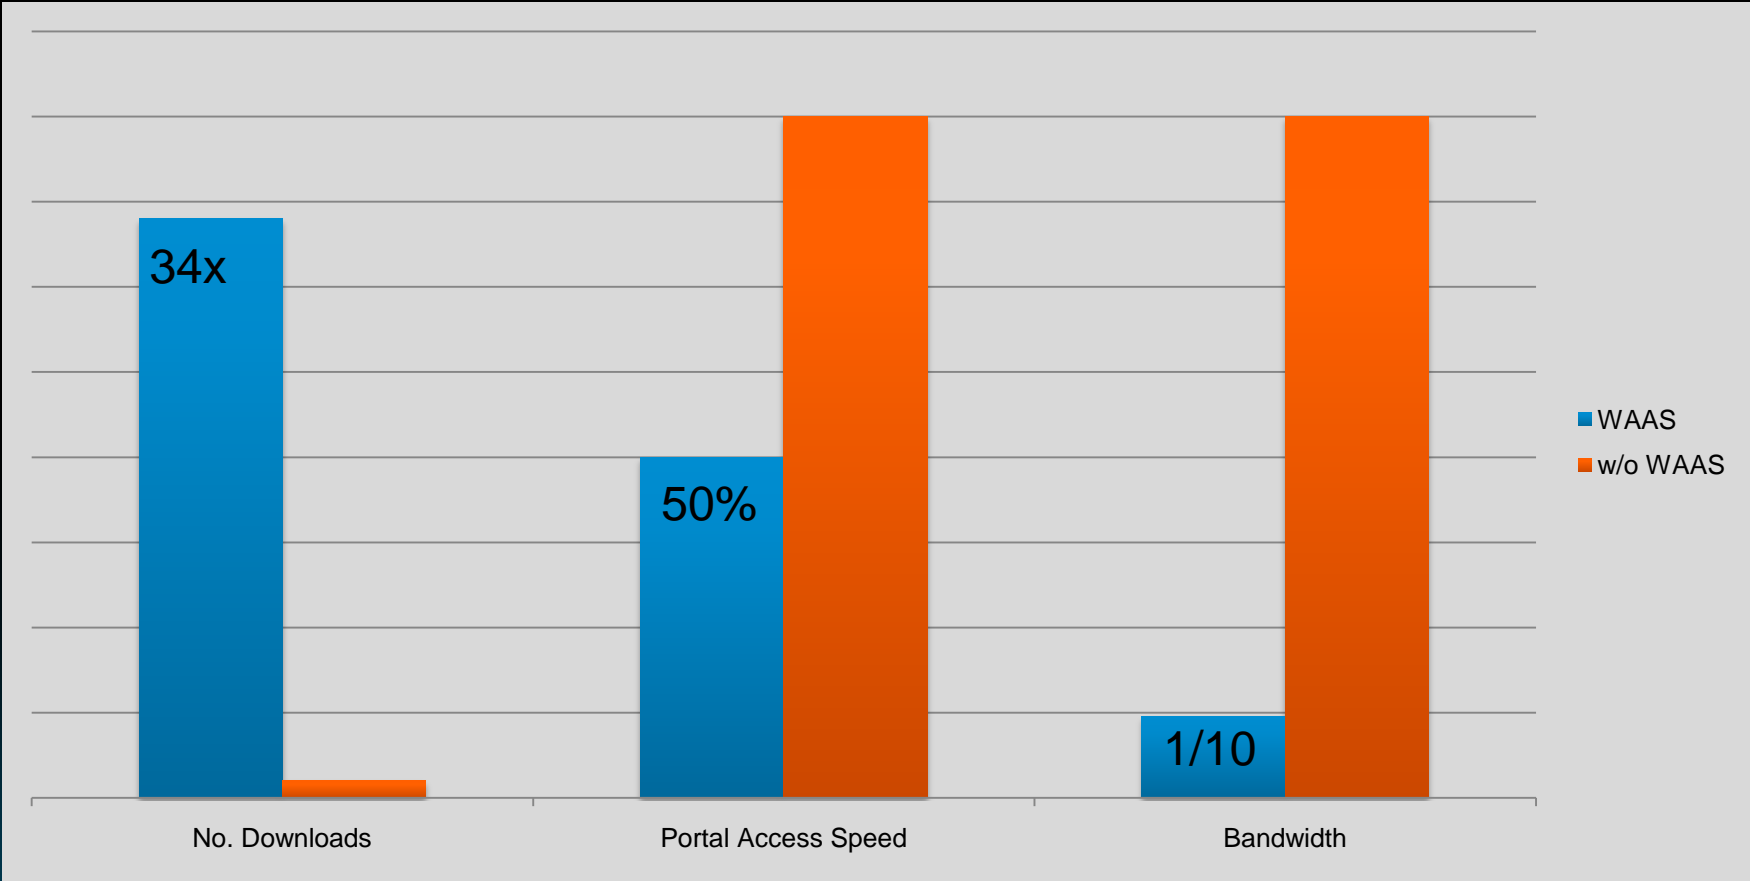

WAAS Performance Results

SharePoint Results With and Without WAAS