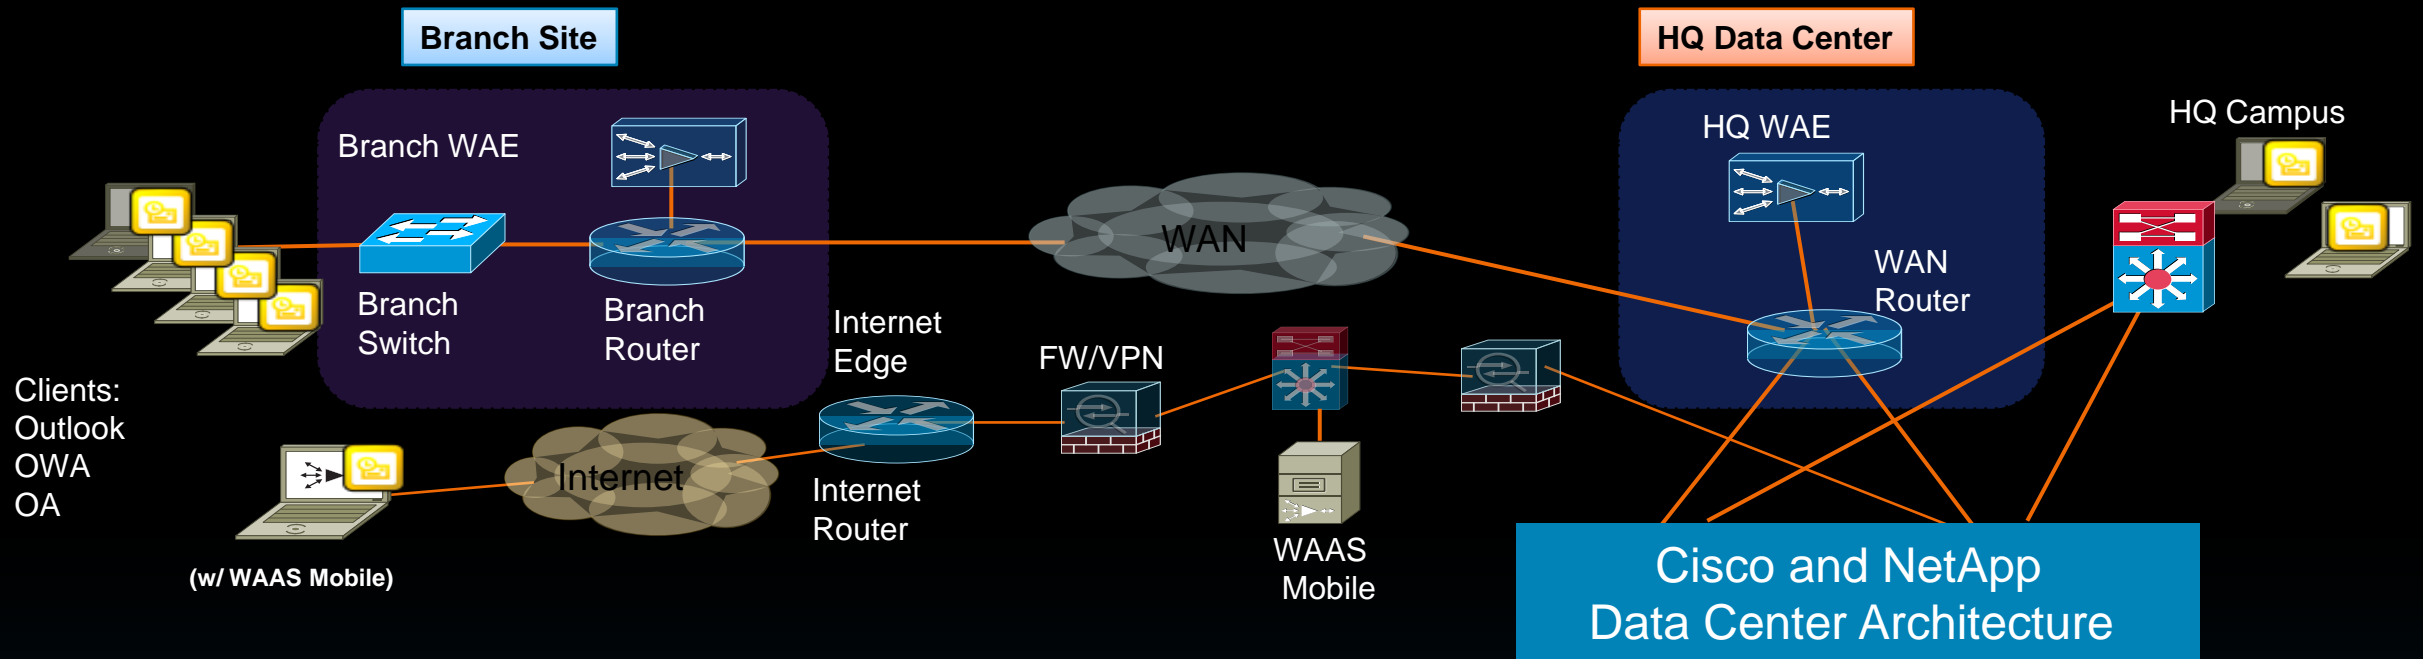

Efficient hosting of MS Exchange 2010 and Sharepoint on a Cisco, NetApp, and VMWare Validated Architecture

Bill Dufresne DSE,CCIE

Karen Chan TME

Agenda

- End-to-end network architecture for Exchange and SharePoint
- Optimizing application delivery to the end user
- Virtualization of Exchange 2010 in the DC

Cisco WAAS for Branch and Remote Users

- WAN optimization of Exchange Outlook, Outlook Anywhere, OWA
- WAN optimization of SharePoint file uploads/downloads
- WAE appliance in the DC, WAE appliance/module in the branch
- WAAS Mobile software client for the mobile user

WAAS Performance Results

SharePoint Results With and Without WAAS

Cisco and NetApp Data Center Architecture

- High Availability
- Network and Device Virtualization
- ACE, GSS, WAAS, Firewall (Stargate*), IPS, NAM
- Nexus 1000V
- VSphere 4
- Cisco Unified Computing System
- NetApp FAS- Storage Virtualization, FlexVol, RAID-DP, Deduplication, Snapshot