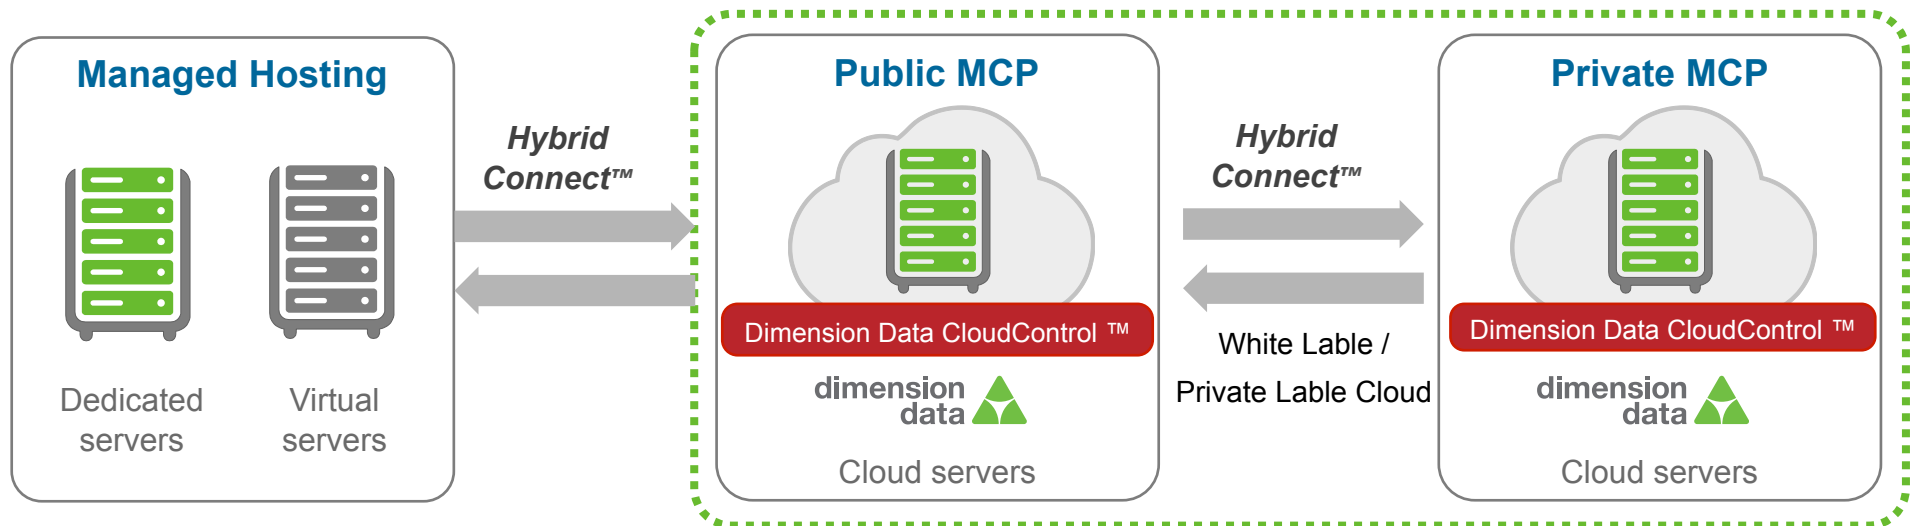

Broad portfolio of Managed Cloud Solutions