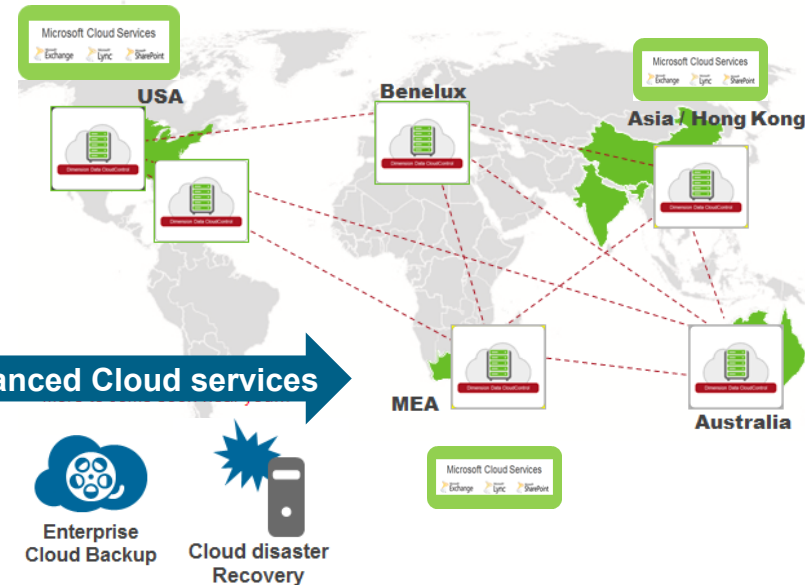

Optional Services

- -Bursting in the CLOUD
- -Private MCP Backup / Archive (DCS or Managed)
- -Tech Opp's
- -Cloud UC&C & IaaS Multi Geo
- -Cloud Backup (1st & or 2nd copy)
- -Cloud Archiving (legal, retention,...)
- -Cloud Base DRP