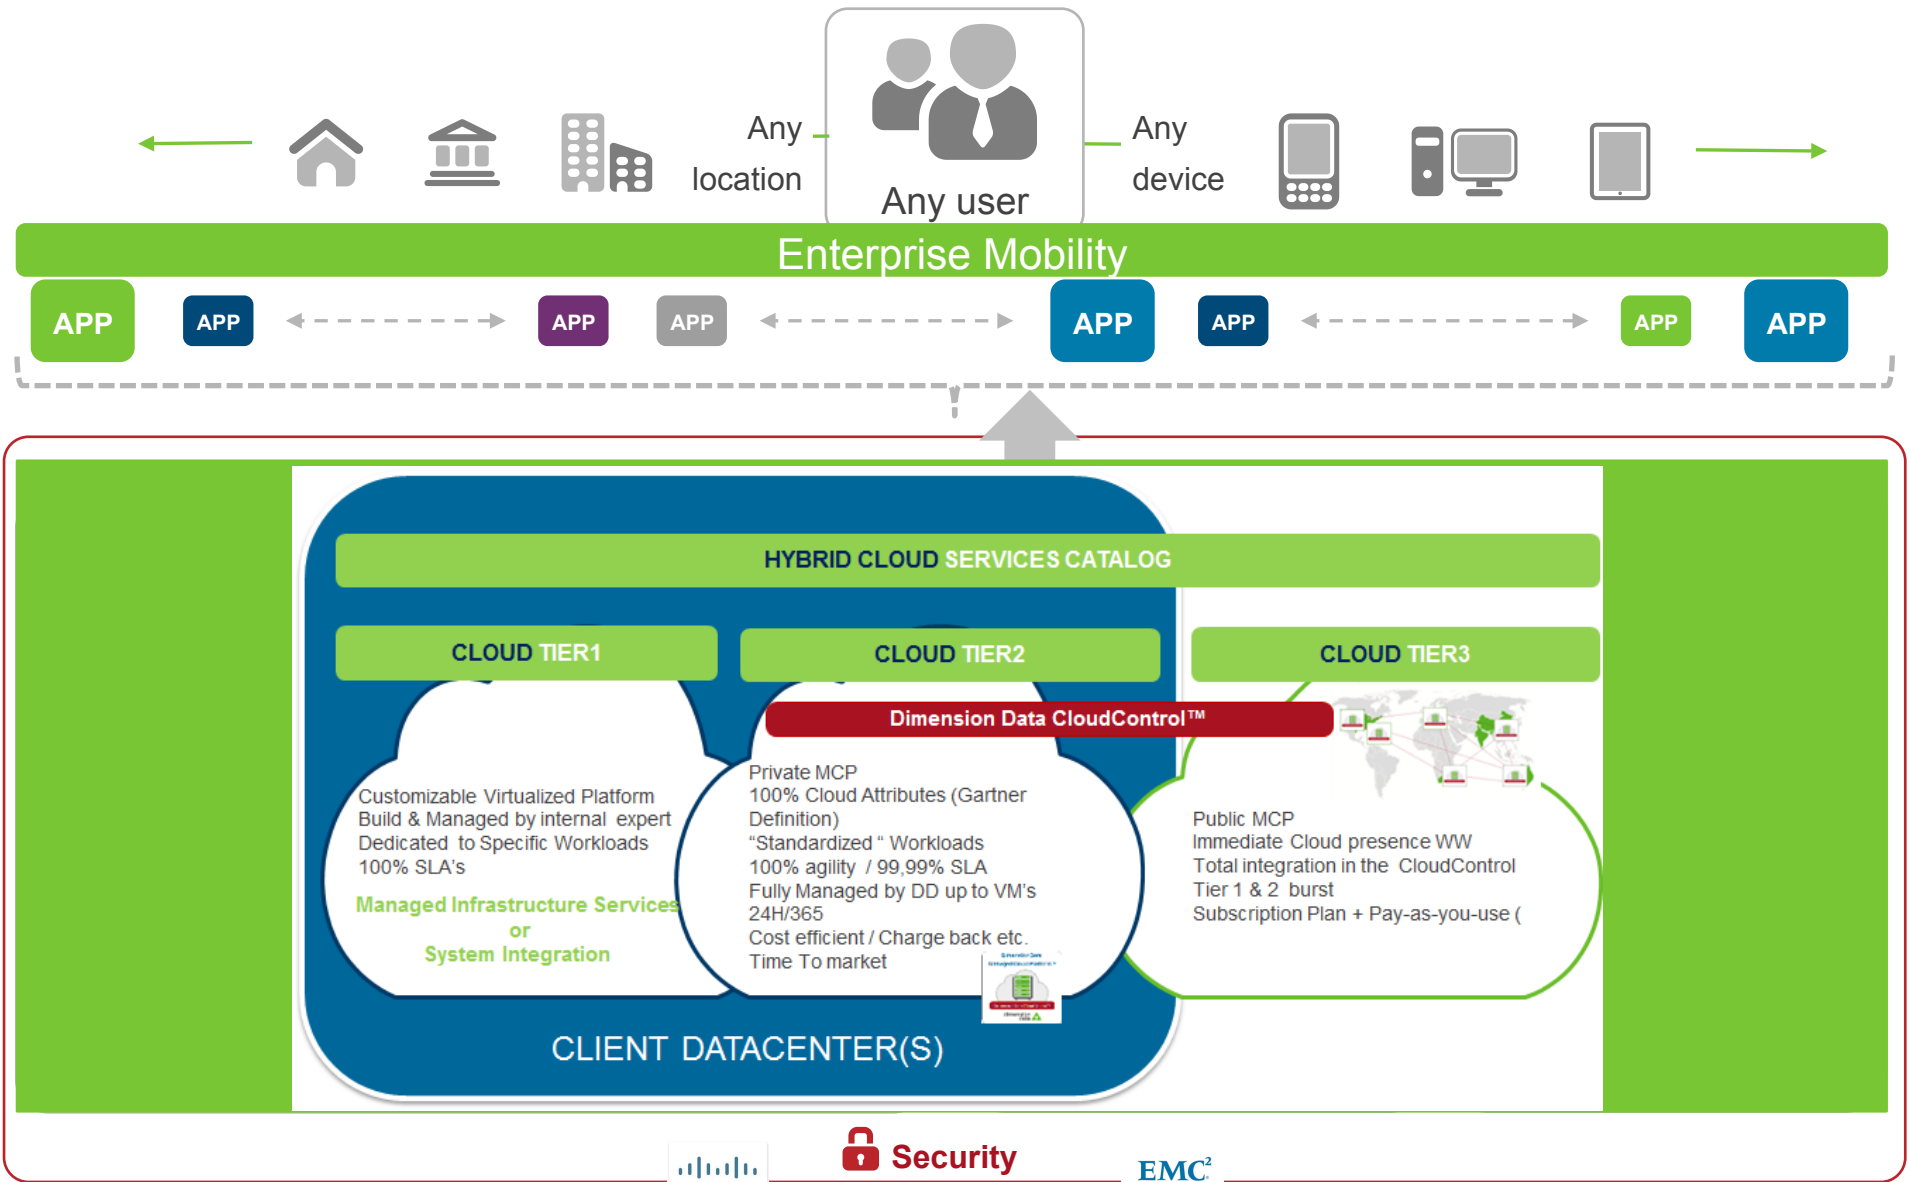

## Distributor Programme

Designed for resale to SMBs via select distributors

## Referral Programme

Designed for ISVs, Data Centre Operators & Consultancies

*Dimension Data's OneCloud Channel Ecosystem*

# Dimension Data DCS / Hybrid Cloud Global Offering