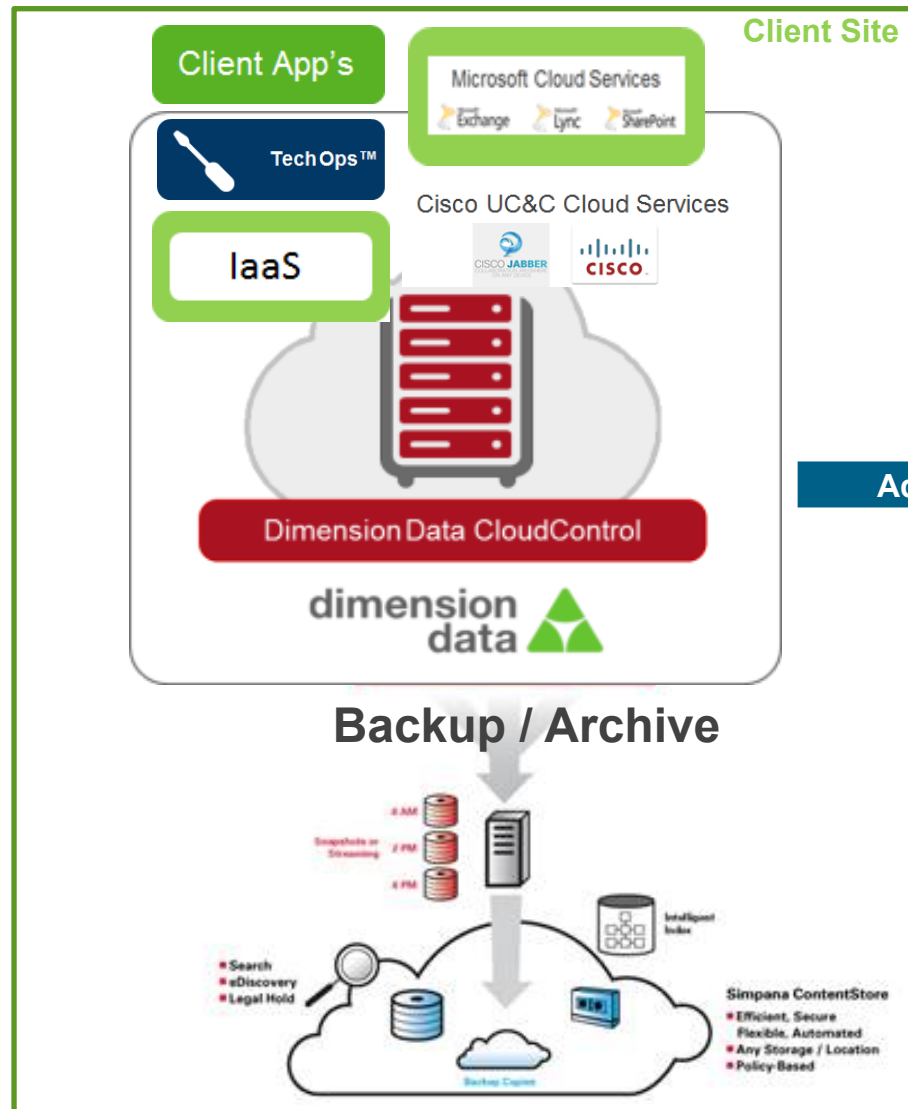

Converged Private Cloud IaaS & Collaboration Secured Private MCP

Advanced Cloud services