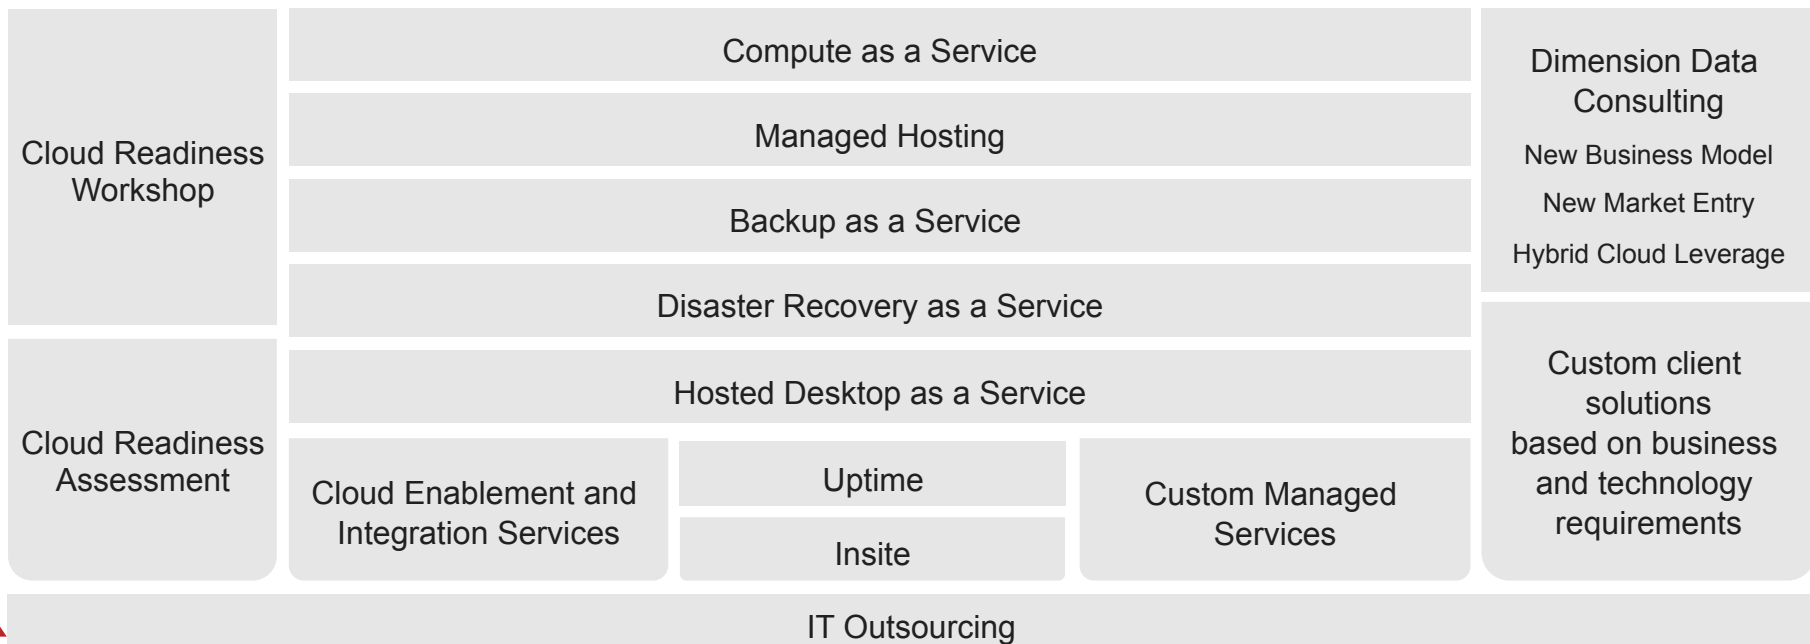

## Cloud Infrastructure Services

We work with you to build a roadmap and architecture for your journey to the cloud. We deliver managed private cloud services on your premises or ours, with migration services to create an optimised cloud model.

plan

build

support

manage

improve

innovate

**CLOUD DEMO today at 12h30 on Didata Booth !**

<http://eucloud.dimensiondata.com>