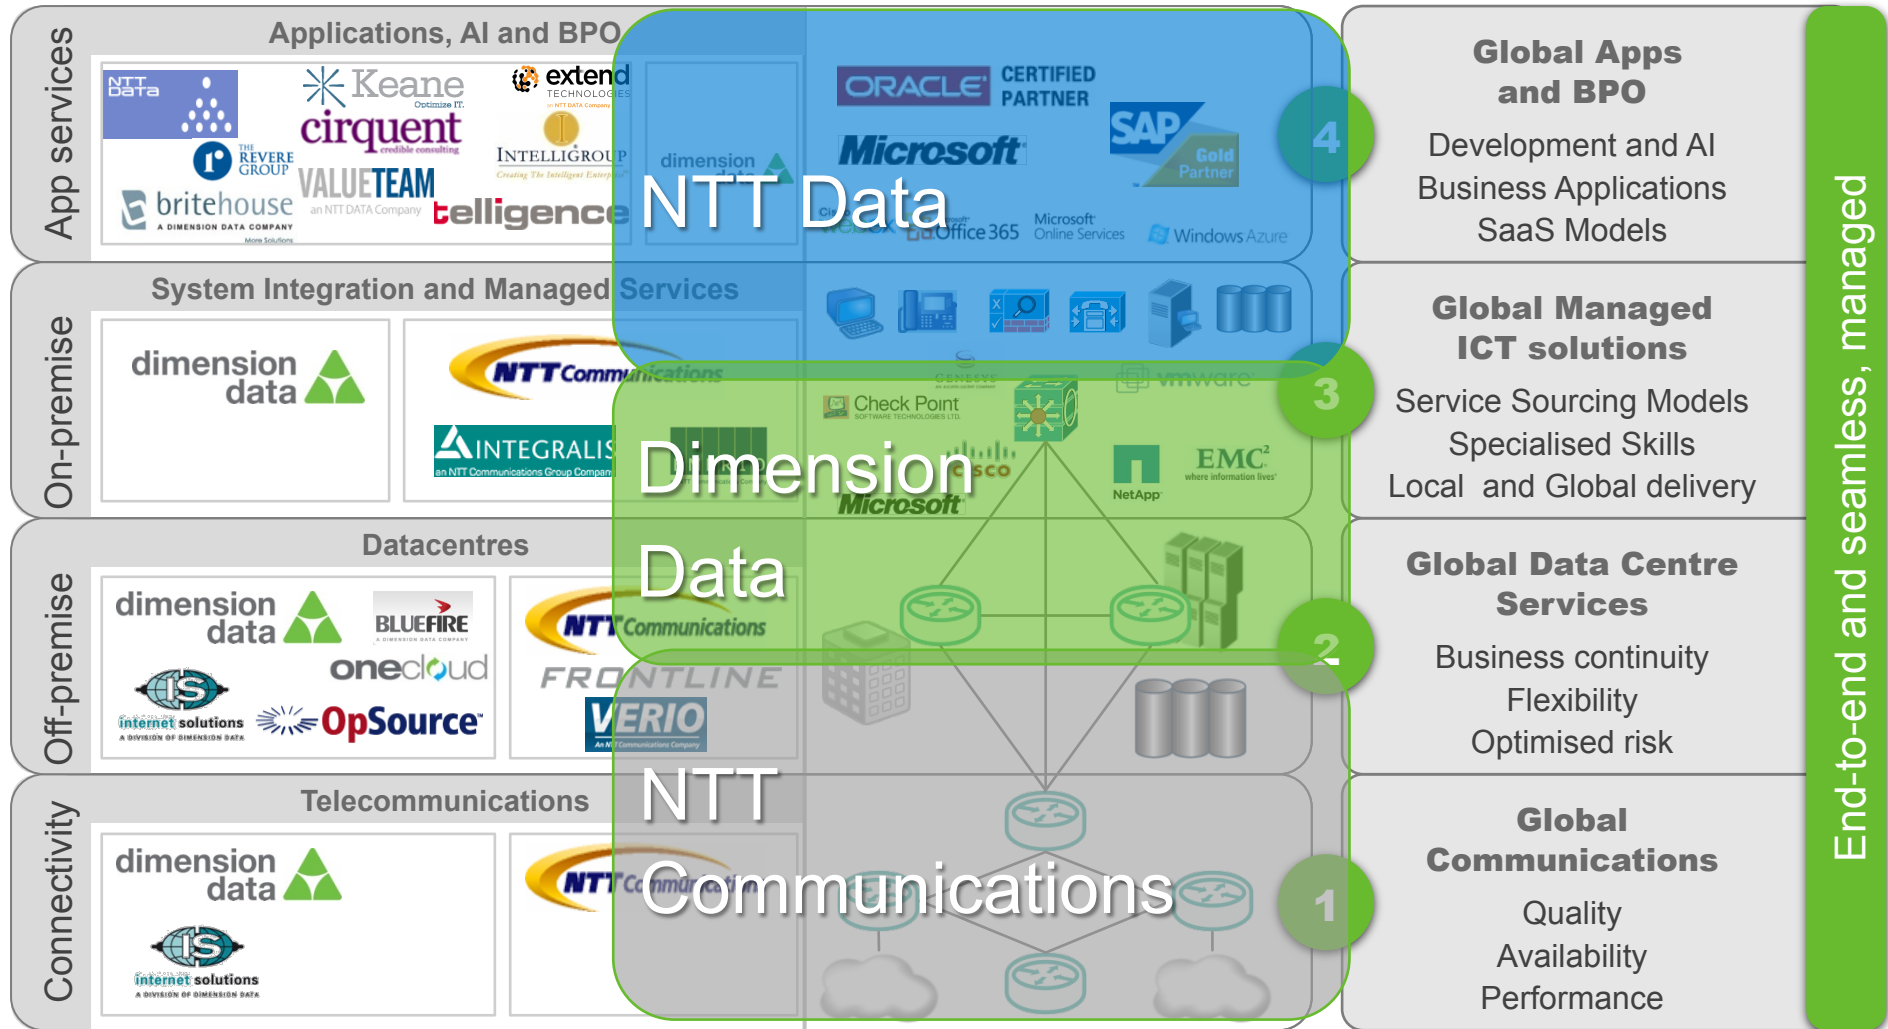

# The time for Tiered Hybrid Cloud is Now!

19 April 2013

**Stéphane Münster**

Business Development Manager

Data Center & Cloud Business Unit

**Connecting People and Businesses with the World of Many Clouds**

Dimension Data positioned as a Leader  
in **Gartner's Magic Quadrant for Cloud IaaS**

[learn more](#)

# The World of Many Clouds

**Connecting People and Businesses with the World of Many Clouds**

# NTT Vision

- "Be the World's Leading Global ICT Services Provider"