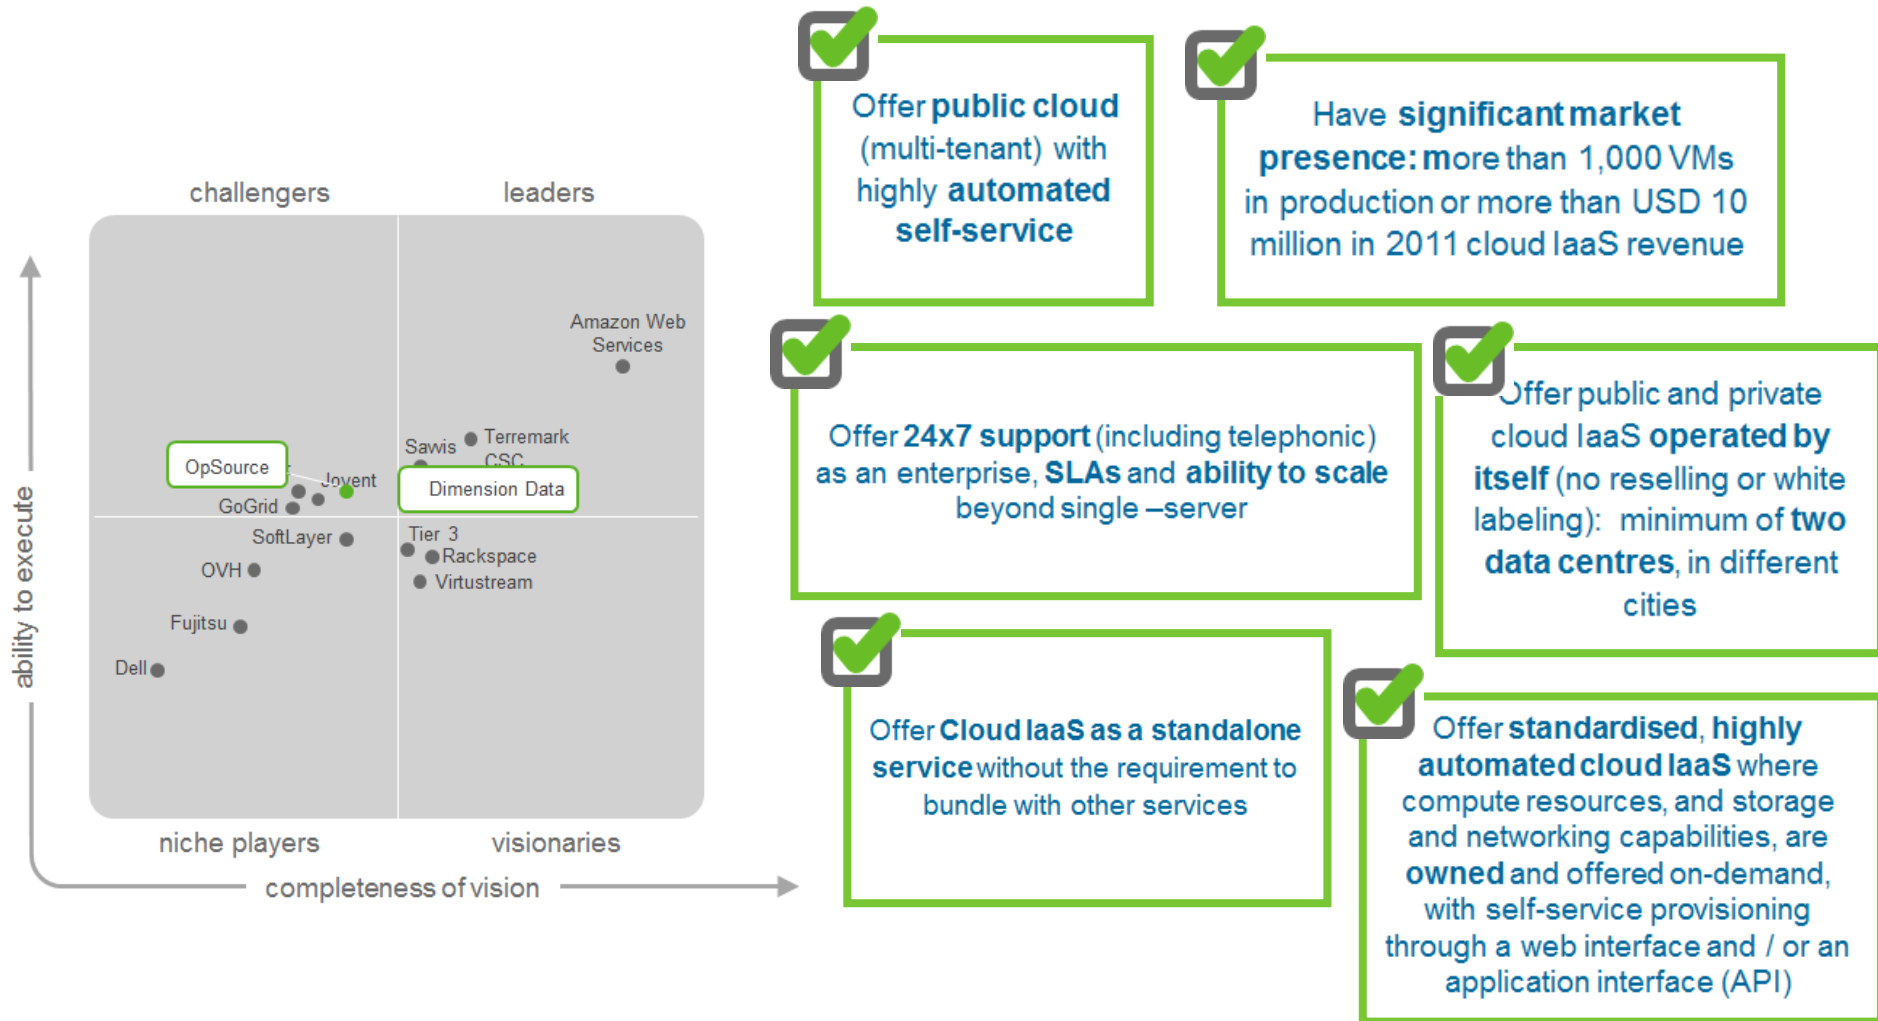

2012 Cloud IaaS MQ

Dimension Data is a Leader

Source: Gartner