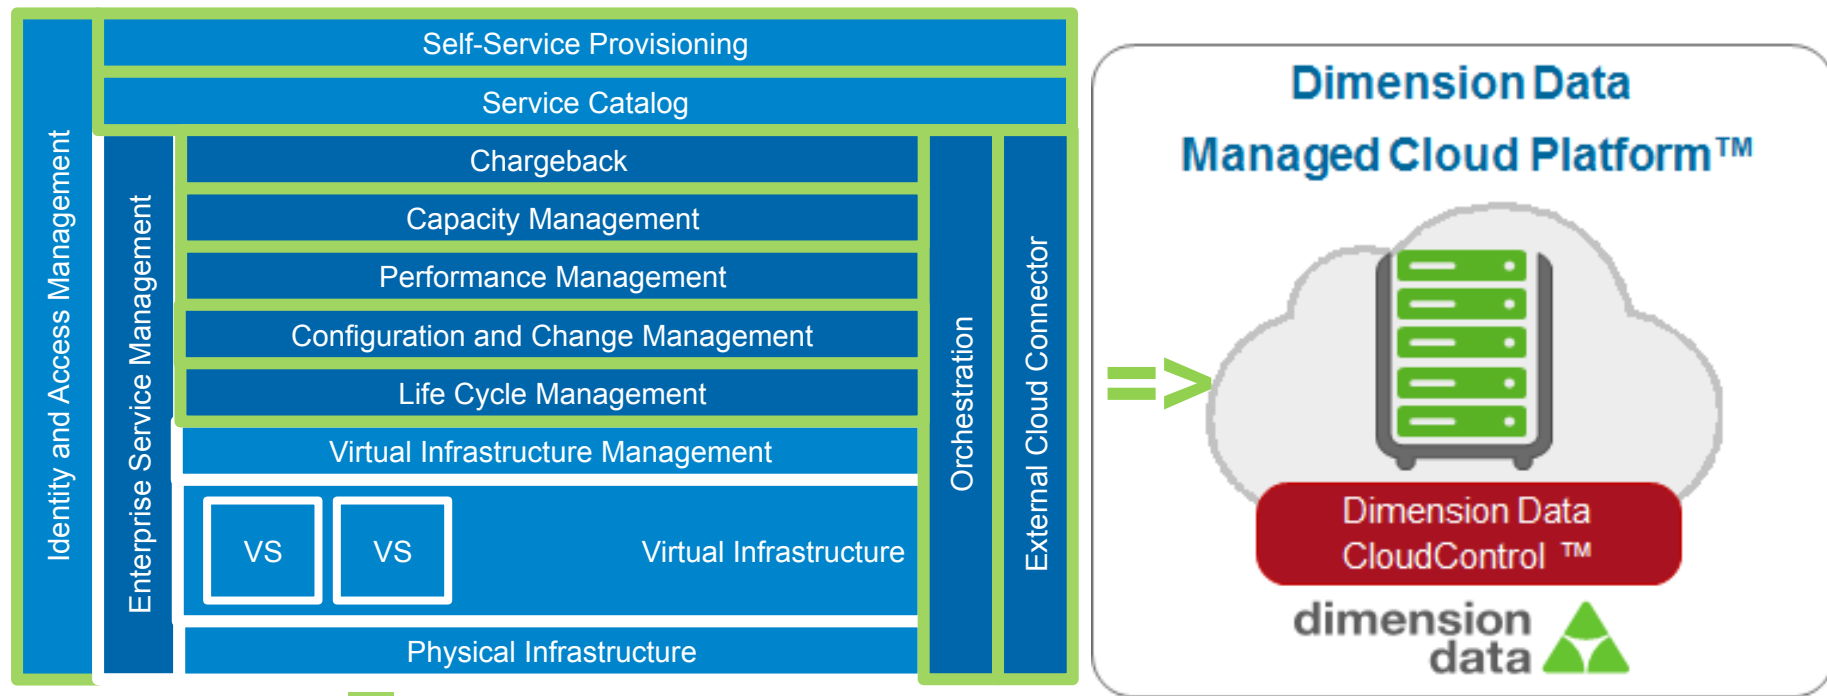

Cloud attributes & Gartner description of CMP (Cloud Managed Platform)

Gartner describes the logical components of an IaaS cloud in "Infrastructure as a Service." The Figure shows the Gartner reference architecture for IaaS and the role of CMP solutions.

Source: Gartner (July 2012)

Cloud Management Platform