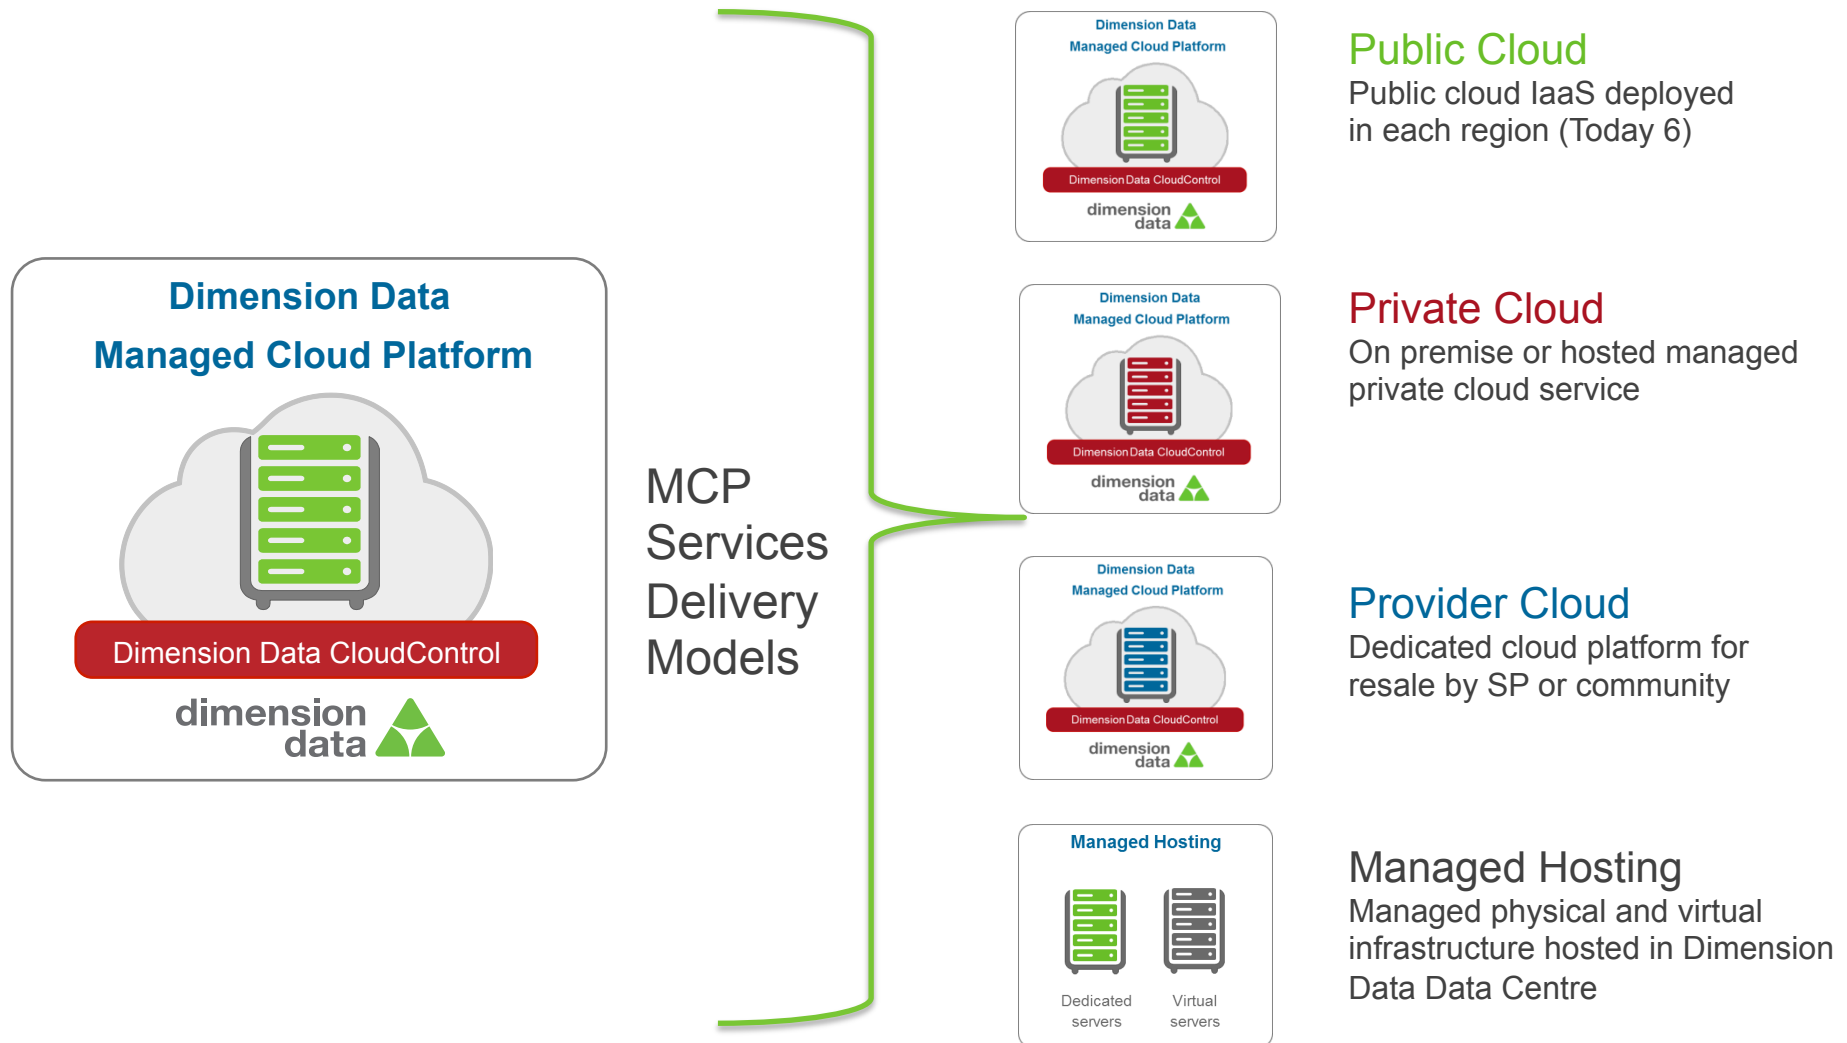

## Dimension Data is a Leader

Source: Gartner

# Cloud attributes & Gartner description of CMP (Cloud Managed Platform)

**Gartner** describes the logical components of an IaaS cloud in "Infrastructure as a Service." The Figure shows the Gartner reference architecture for IaaS and the role of CMP solutions.

Source: Gartner (July 2012)

 Cloud Management Platform

# Our Managed Cloud Platform (MCP)