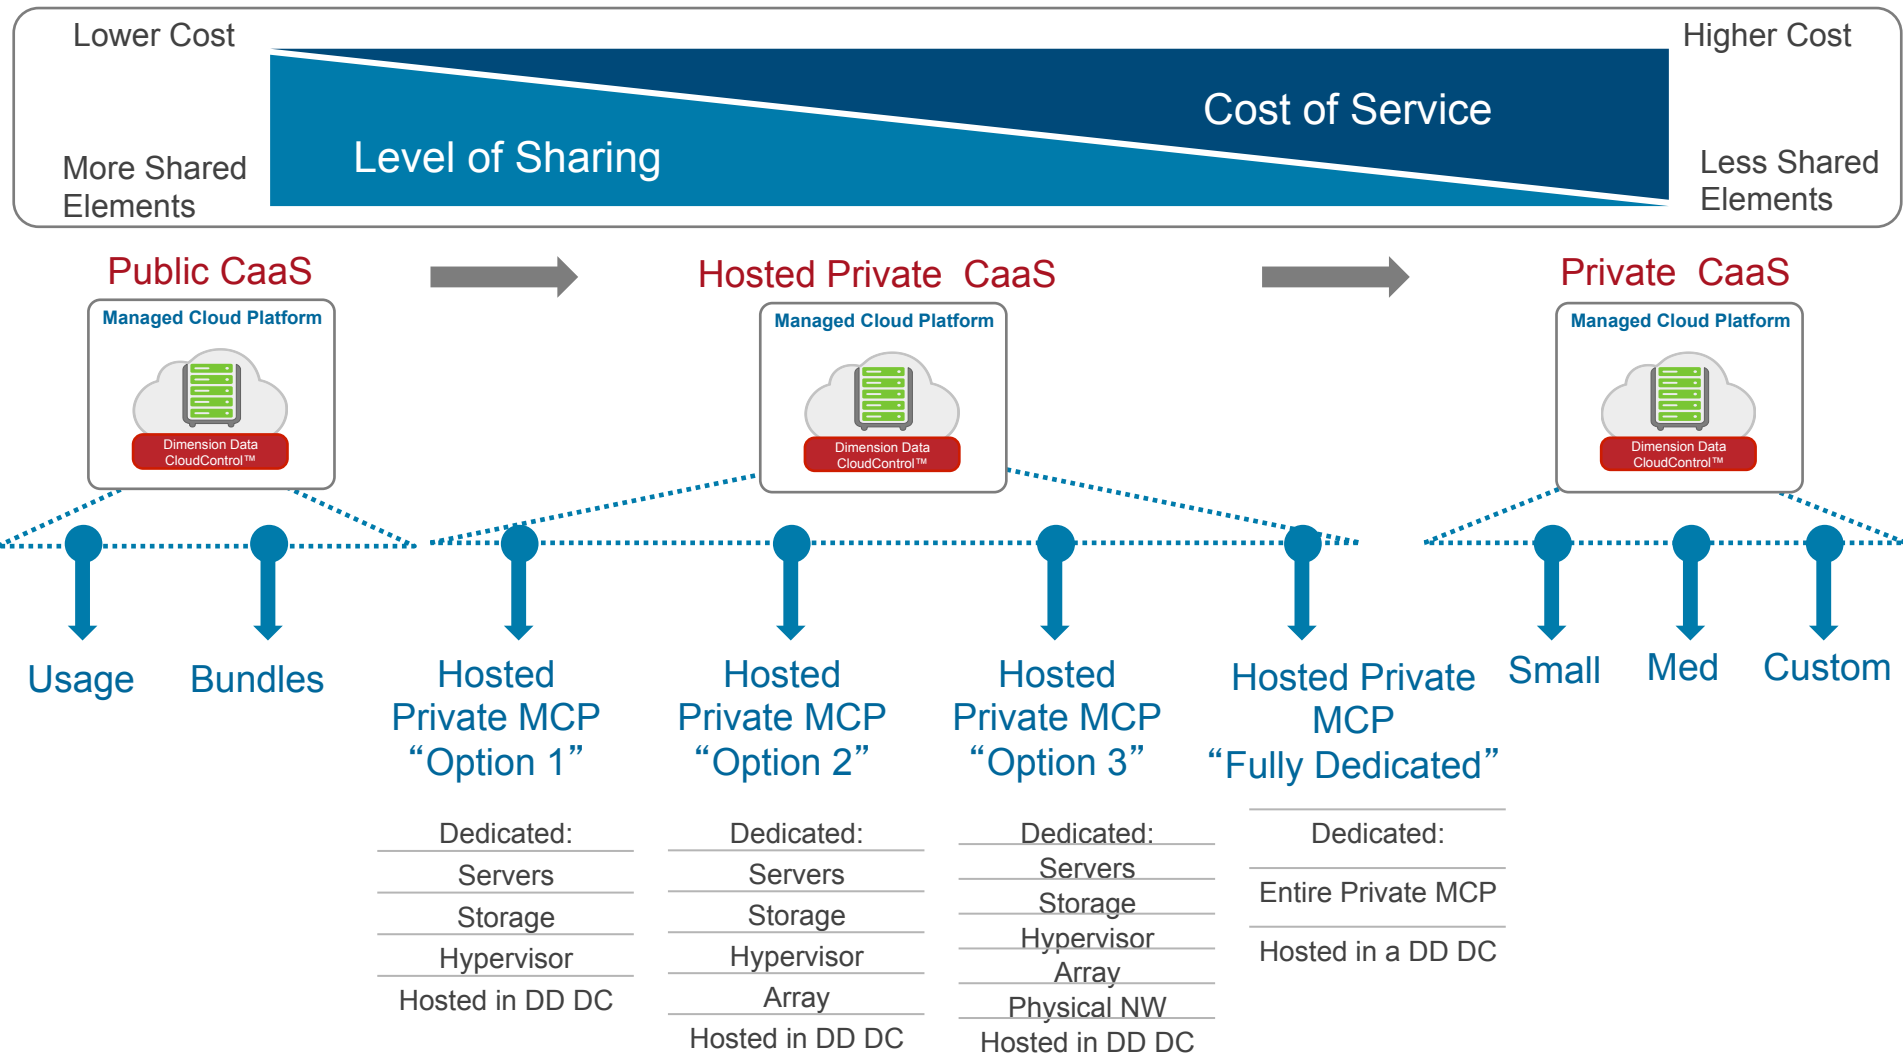

Product Families and Cost Principles for CaaS