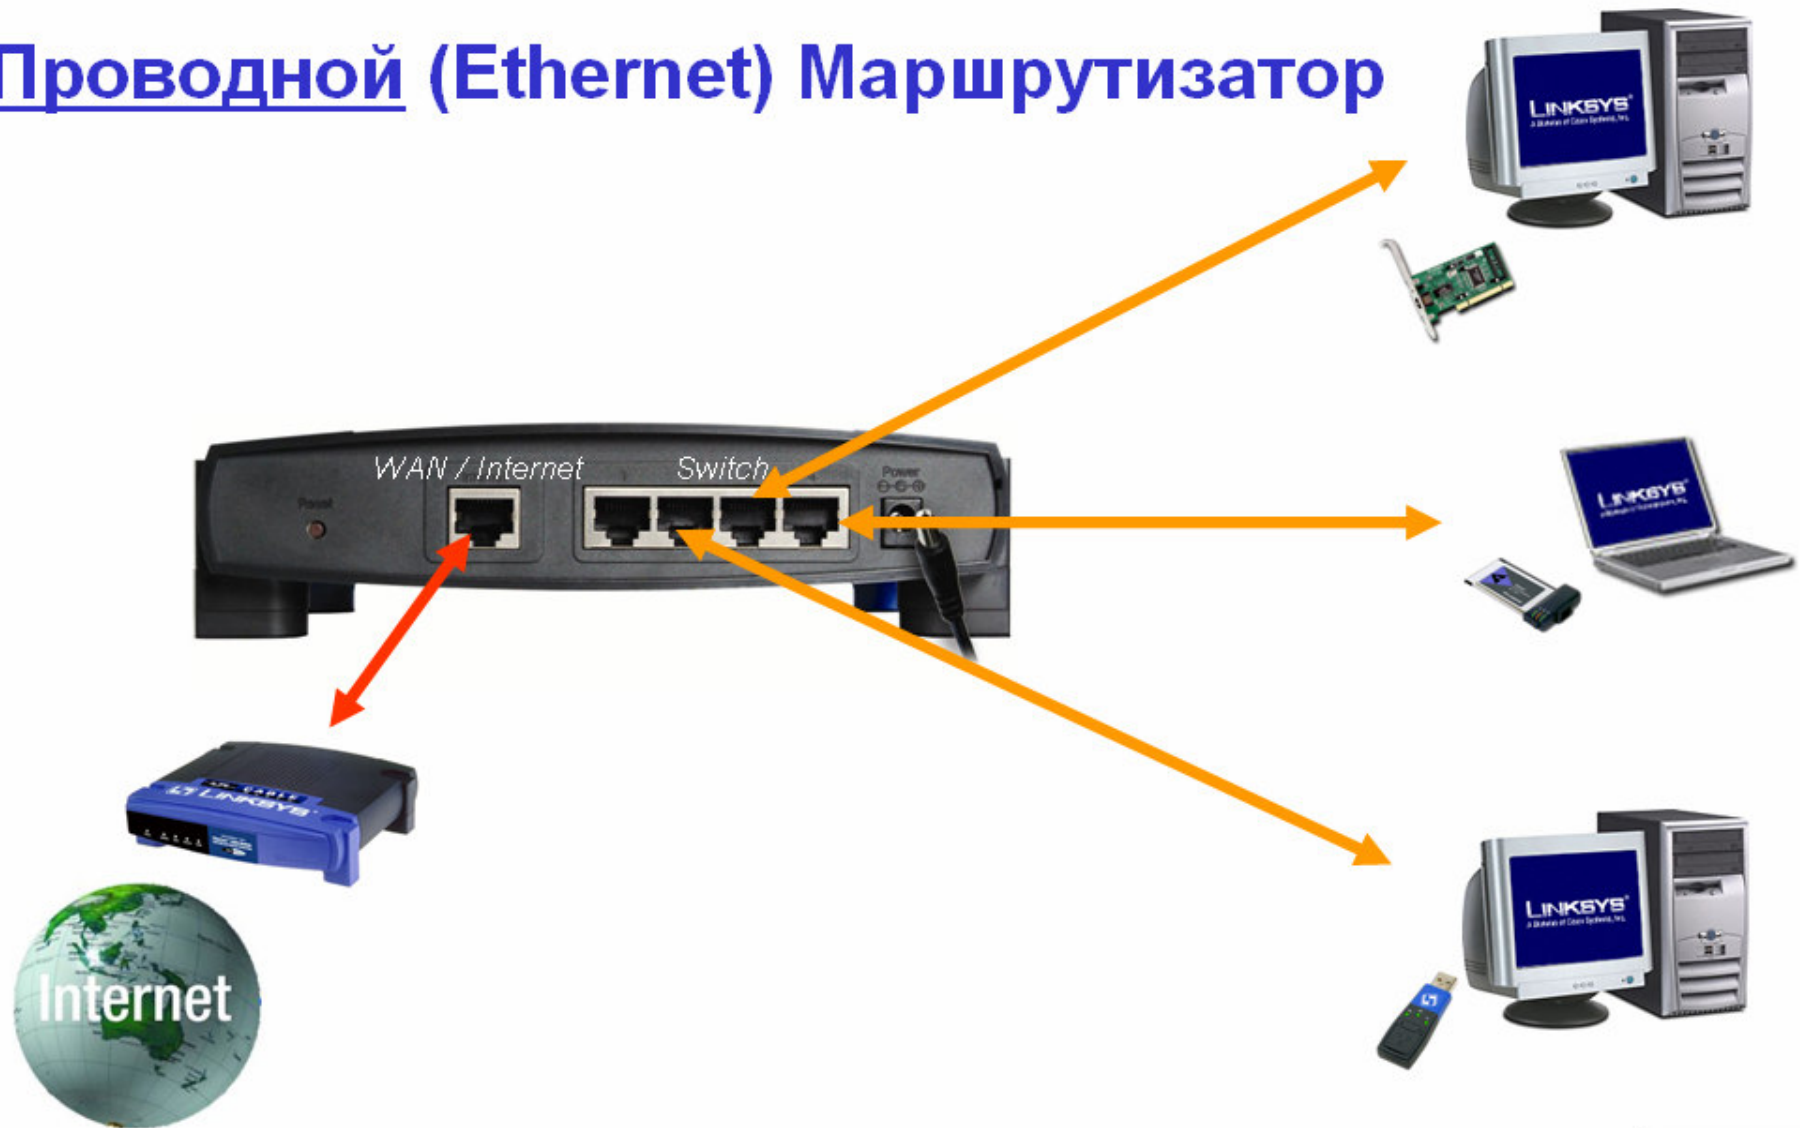

USB

Network Attached Storage

Access Points, Routers & Gateways

File & Print Servers

Desktop Switches & Hubs

**Фаза 1:
Интегр.
Транспорт**

ПоклЮчить ДОМ

The diagram illustrates a home network setup. On the left, a yellow house-shaped frame contains a blue Linksys router, a white cordless phone, and a laptop. A yellow line connects the router to a server rack icon. On the right, a blue cloud contains three blue 'X' icons representing network nodes, connected to a stack of three blue routers.

**Фаза 2:
Интегр.
Сервисы**

Создание сети для передачи голоса, видео, данных и развлечений

The diagram shows a house with various services integrated into the network. A television displays a woman's face. A mobile phone is shown with a signal strength indicator. A SIPURA technology, inc. logo is present. The text 'KiSS телефонная система' is displayed. Other terms include 'развлечение' (entertainment) and 'мобильность' (mobility).

**Фаза 3:
Интегр.
Приложения**

Интеграция приложений и контента в сеть и устройства

The diagram illustrates the integration of various applications and content into the network. It features logos for 'Игры' (Games), 'Музыка' (Music), 'Поиск' (Search), 'Сообщения' (Messages), 'IP TV', 'AOL television', and 'HDTV'. The Google logo is also visible.

Проводной (Ethernet) Маршрутизатор

Беспроводной маршрутизатор

**До 32
беспроводных
клиентов!**

До 253 подключённых клиентов!

Так было раньше...

Wireless ADSL шлюзы

WAG54GX2

WAG54GS