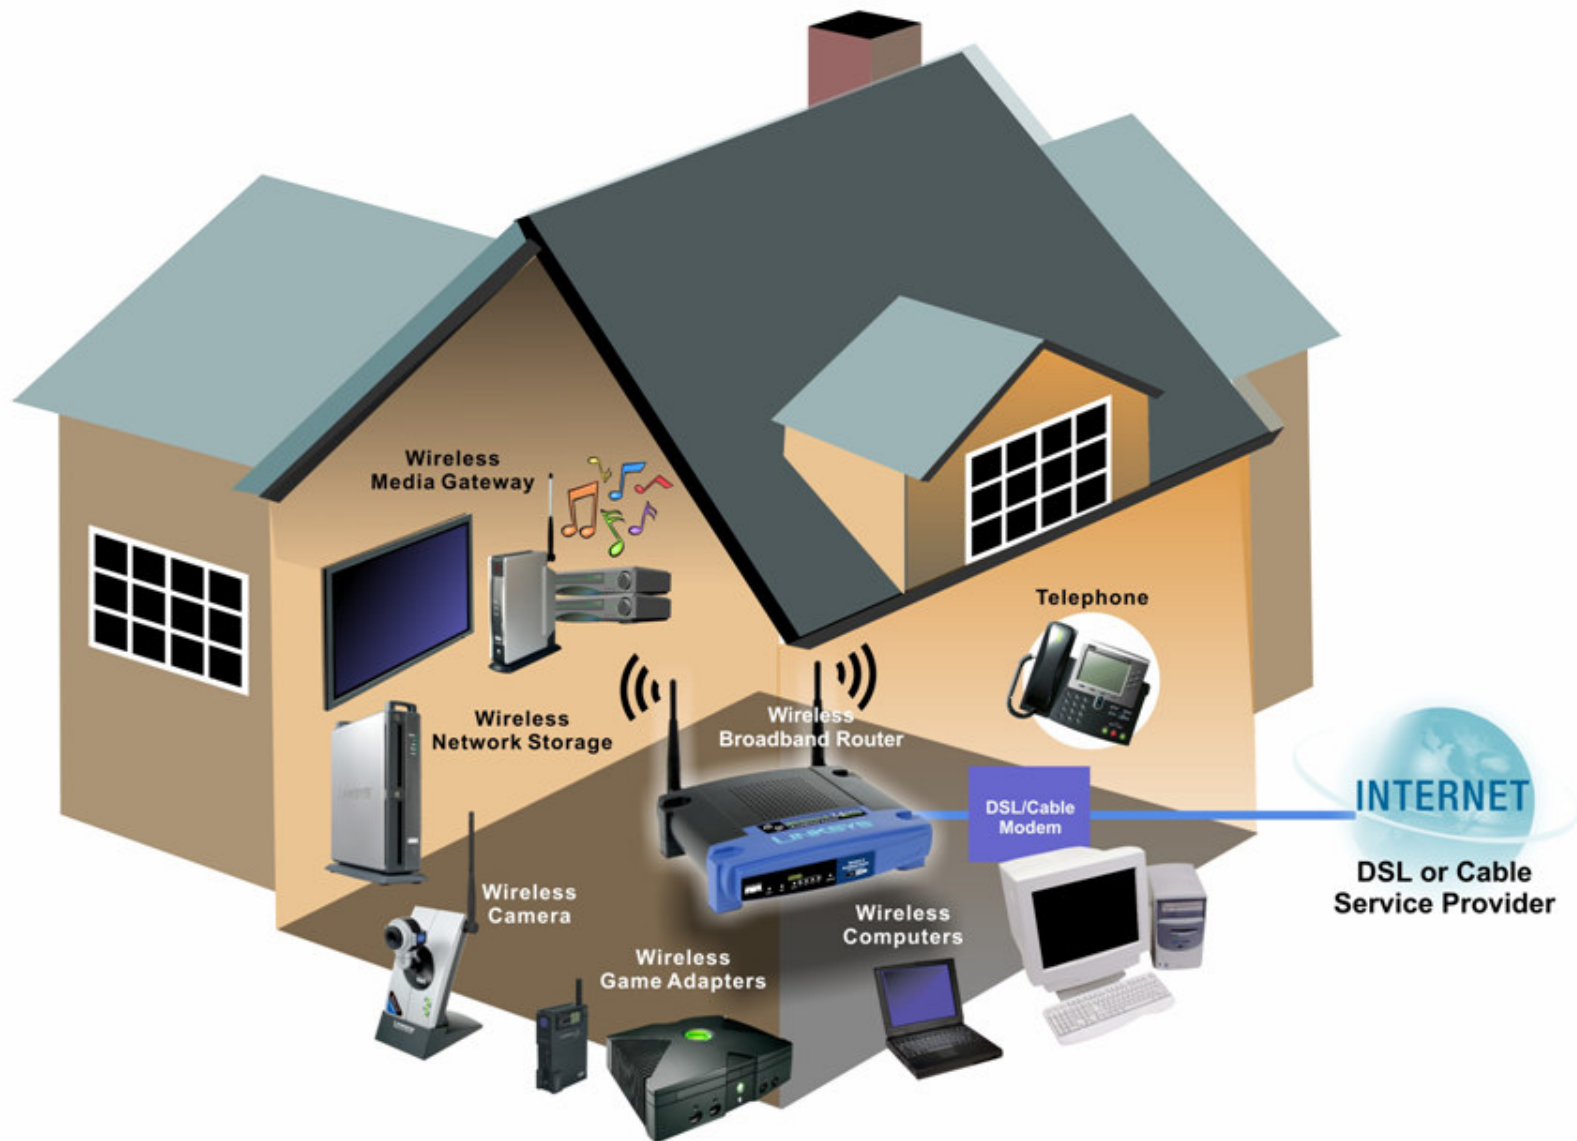

USB

Network Attached Storage

Access Points, Routers & Gateways

File & Print Servers

Desktop Switches & Hubs

**Фаза 1:
Интегр.
Транспорт**

ПоклЮчить ДОМ

The diagram illustrates a home network setup. On the left, a yellow house-shaped frame contains a blue Linksys router, a white cordless phone, and a laptop. A yellow line connects the router to a server rack icon. On the right, a blue cloud contains three blue 'X' icons representing network nodes, connected to a stack of three blue routers.

**Фаза 2:
Интегр.
Сервисы**

Создание сети для передачи голоса, видео, данных и развлечений

The diagram shows a house with various services integrated into the network. A television displays a woman's face. A mobile phone is shown with a signal strength indicator. A SIPURA technology, inc. logo is present. The text 'KiSS телефонная система' is displayed. Other terms include 'развлечение' (entertainment) and 'мобильность' (mobility).

**Фаза 3:
Интегр.
Приложения**

Интеграция приложений и контента в сеть и устройства

The diagram illustrates the integration of various applications and content into the network. It features logos for 'Игры' (Games), 'Музыка' (Music), 'Поиск' (Search), 'Сообщения' (Messages), 'IP TV', 'AOL television', and 'HDTV'. The Google logo is also visible.

- ADSL2+ модем, маршрутизатор, 4-Port коммутатор and Wireless-G точка доступа **в одной коробке**
- Firewall, фильтрация контента и другие средства безопасности защитят Ваши компьютеры и данные

WAG354G