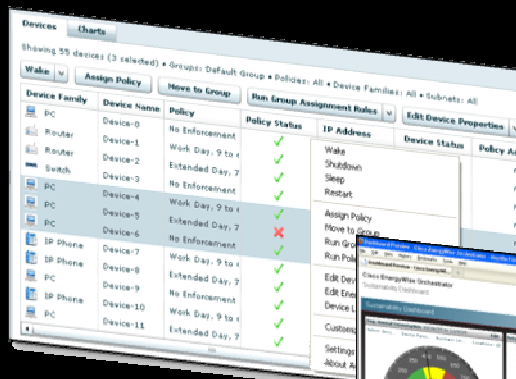

Mobility

Context-Aware

Wired Location

Wireless Controller

IP Telephony

Cisco Building Mediator

POE & Switching

IT Network

ISR Router Module

Desktop

APC by Schneider Electric | Schneider Electric | CISCO | CiscoWorks LMS

Tivoli software | solarwinds | EnergyWise Orchestrator | Call Manager

Agenda

- EnergyWise Overview
- Orchestrator
- Platforms & Roadmap
- Summary

Available in June!

EnergyWise Orchestrator

- First **dedicated** power management solution based on Cisco EnergyWise framework.
- Leverage Cisco EnergyWise to **measure, report and regulate** energy consumption of a broad array of IT devices