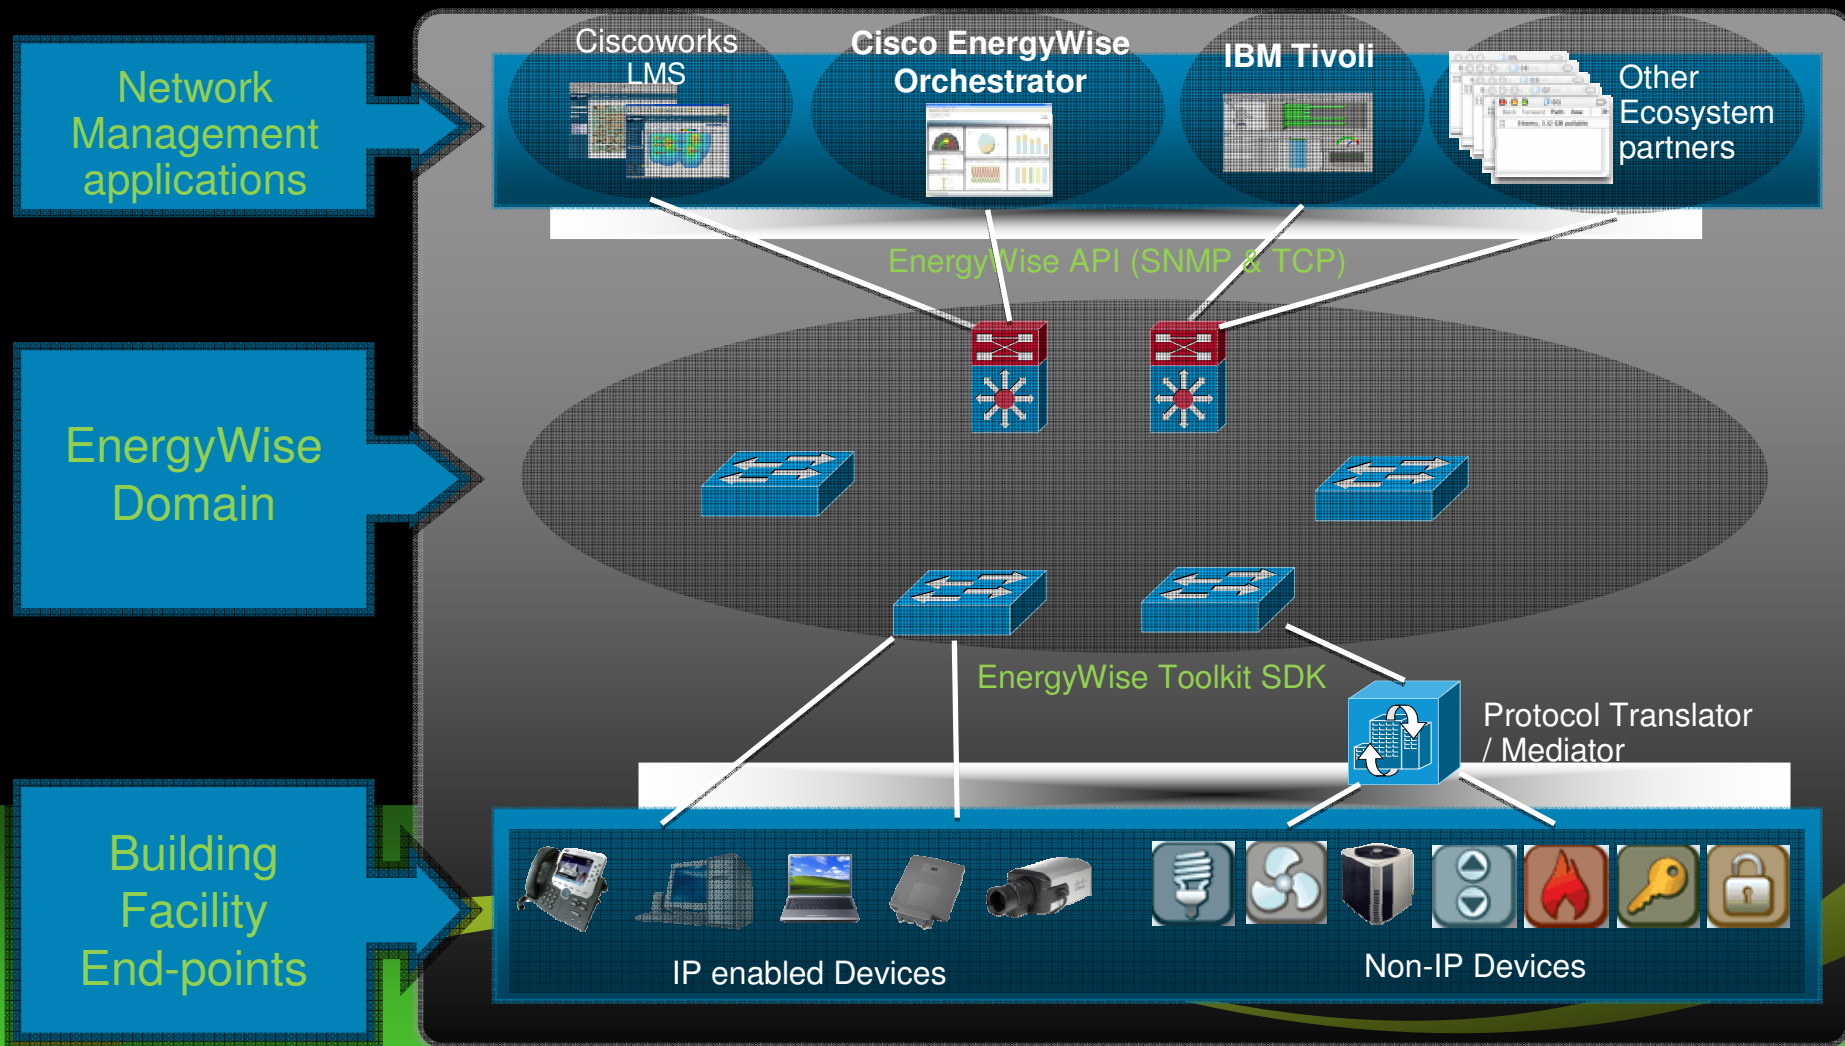

EnergyWise Operating Cycle

3) Reduce Consumption by Optimizing Power Delivery Policies

1) Poll Power of Network-Attached Devices: Phones, PCs, APs, Building Systems

2) Show Power Correlation

Convergence of IT and Facility Networks

Digital Signage

Building Services and Technologies Non-IP

Lighting

Elevators

24/7 Monitoring

HVAC Sensors

Fire

Video Surveillance

Access

Energy

**The Network Is
the Platform**

Cisco EnergyWise Solution

EnergyWise Ecosystem

Cisco Developer Partners Network

Smart Grid Data Center

Smart Grid Data Center

Mobility

Context-Aware

Wired Location

Wireless Controller

IP Telephony

Cisco Building Mediator

POE & Switching

IT Network