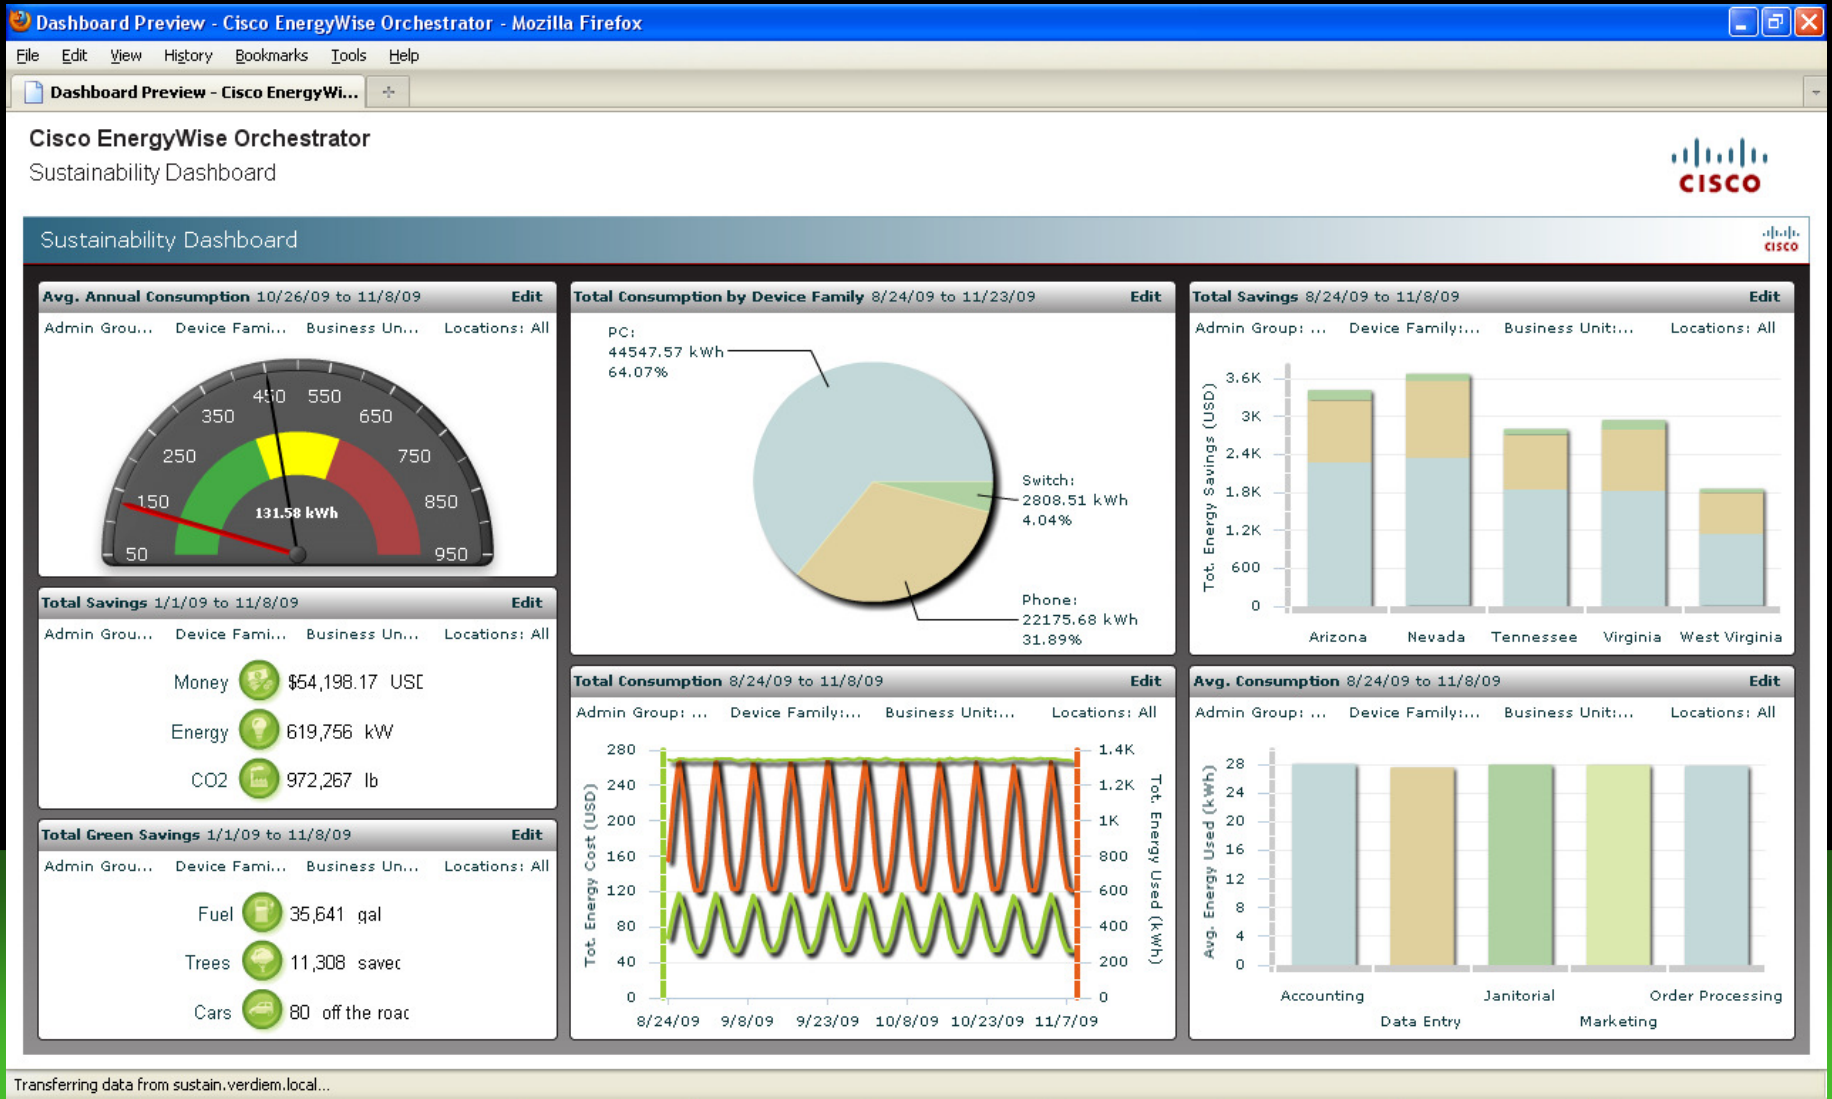

Available in June!

EnergyWise Orchestrator

- First **dedicated** power management solution based on Cisco EnergyWise framework.
- Leverage Cisco EnergyWise to **measure, report and regulate** energy consumption of a broad array of IT devices

Measure & Benchmark

Report & Monitor

Manage

Orchestrator: Sustainability Dashboard

Cisco EnergyWise Orchestrator

PC and PoE Power Management

Management Server, Console, and Database

- Configure and manage endpoints
- At-a-glance view of rolled-up data

Cisco EnergyWise Orchestrator Sustainability Dashboard

PC Client

- Collects and uploads *Time in State* data
- Enforces policies locally
- Initiates communication with server

Cisco EnergyWise in Cisco IOS