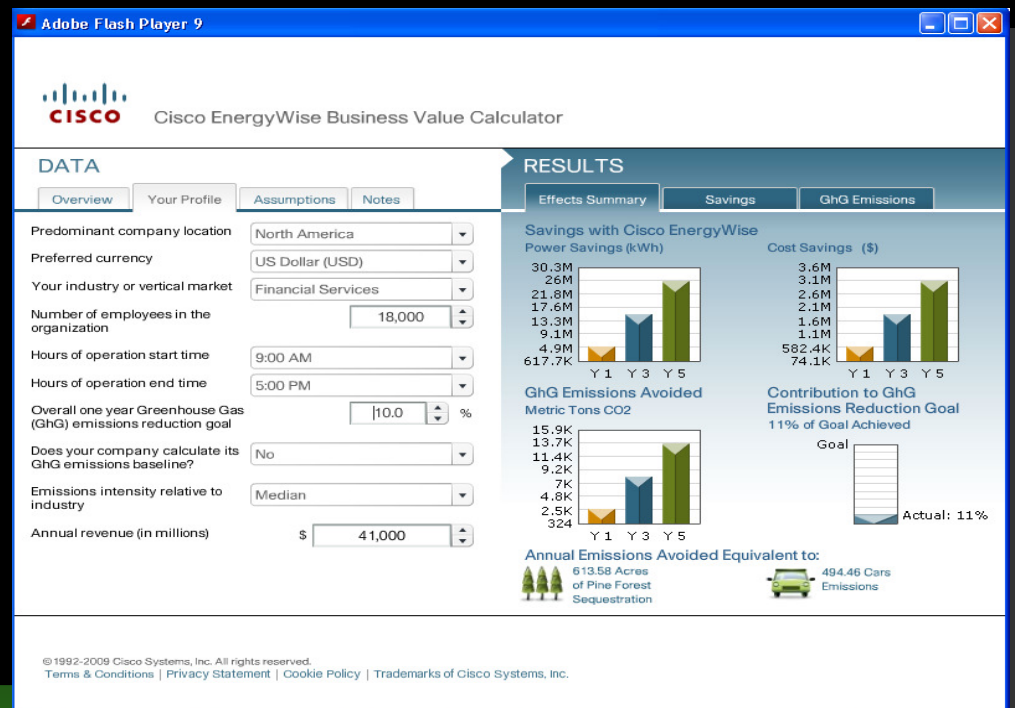

Cost Calculator

1. Create customer profile
2. Correlate power usage
3. Demonstrate savings in:
  - Watts
  - Dollars
  - Carbon emissions

www.cisco.com/go/energywise/