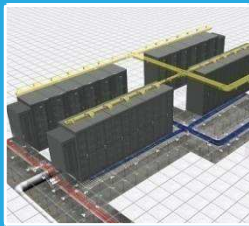

Panduit's Smart Data Centers

Value Proposition

Panduit Capabilities