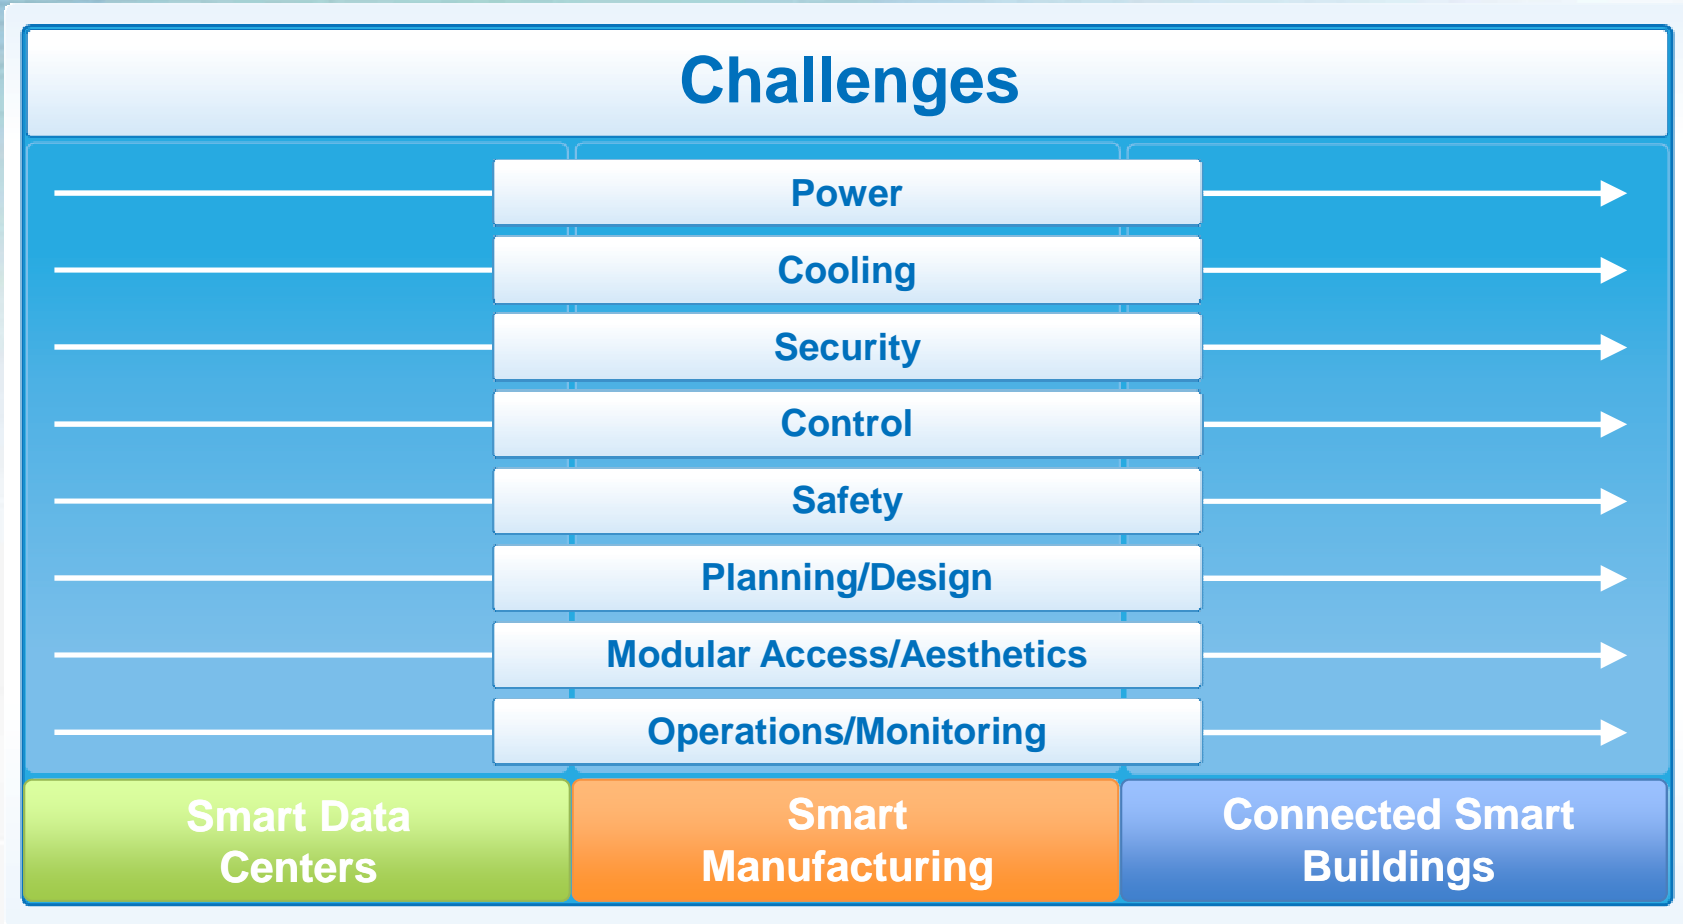

PANDUIT

Unification of the Infrastructure

Making the Infrastructure Relevant to the Business

Unified Physical InfrastructureSM

building a smarter unified business foundation
Connect. Manage. Automate

PANDUIT

Unification of the Infrastructure

Making the Infrastructure Relevant to the Business

Panduit's Unified Physical InfrastructureSM (UPI)-based solutions:

- Serve as the foundation for all network performance
- Improve the cost structure of a business
- Enable convergence of building and device systems
- Improve energy efficiency
- Provide real-time information to make smarter decisions

Unified Physical InfrastructureSM

building a smarter unified business foundation
Connect. Manage. Automate

PANDUIT

UPI Architecture Addresses Key Cross-Functional Challenges

Unified Physical InfrastructureSM