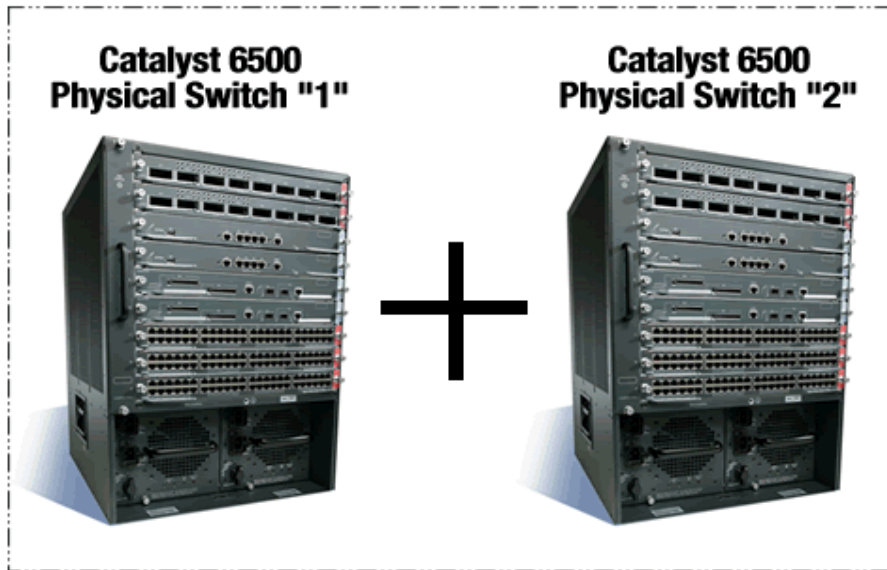

ASA-SM

6Gbps	성능
1천만	동시 세션 수
30만	초당 세션 처리

가상화 구현으로 2대를 한대로

=

Virtual Switch System (VSS)

defines two physical Catalyst 6500 switches joined via a special link called a Virtual Switch Link (VSL) running special hardware and software that allows them to operate as a single logical switch