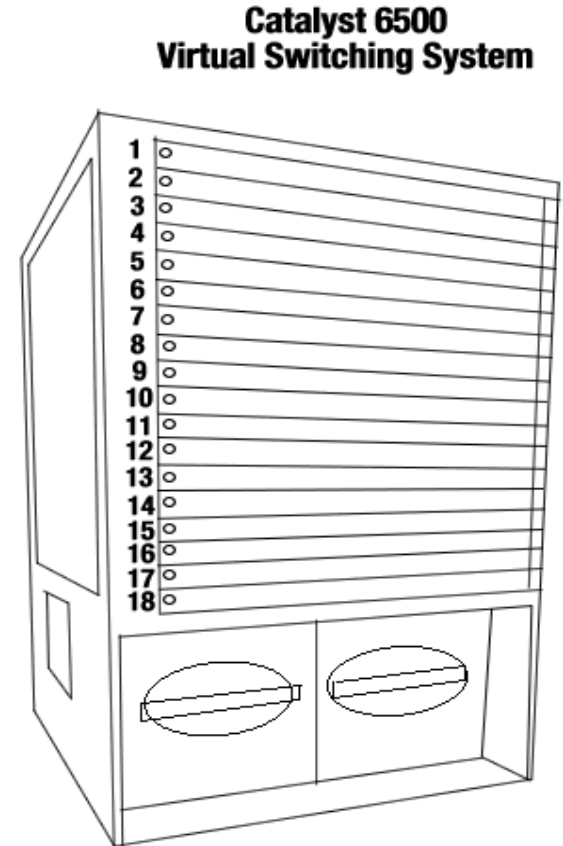

ASA-SM

6Gbps	성능
1천만	동시 세션 수
30만	초당 세션 처리

가상화 구현으로 2대를 한대로

=

Virtual Switch System (VSS)

defines two physical Catalyst 6500 switches joined via a special link called a Virtual Switch Link (VSL) running special hardware and software that allows them to operate as a single logical switch