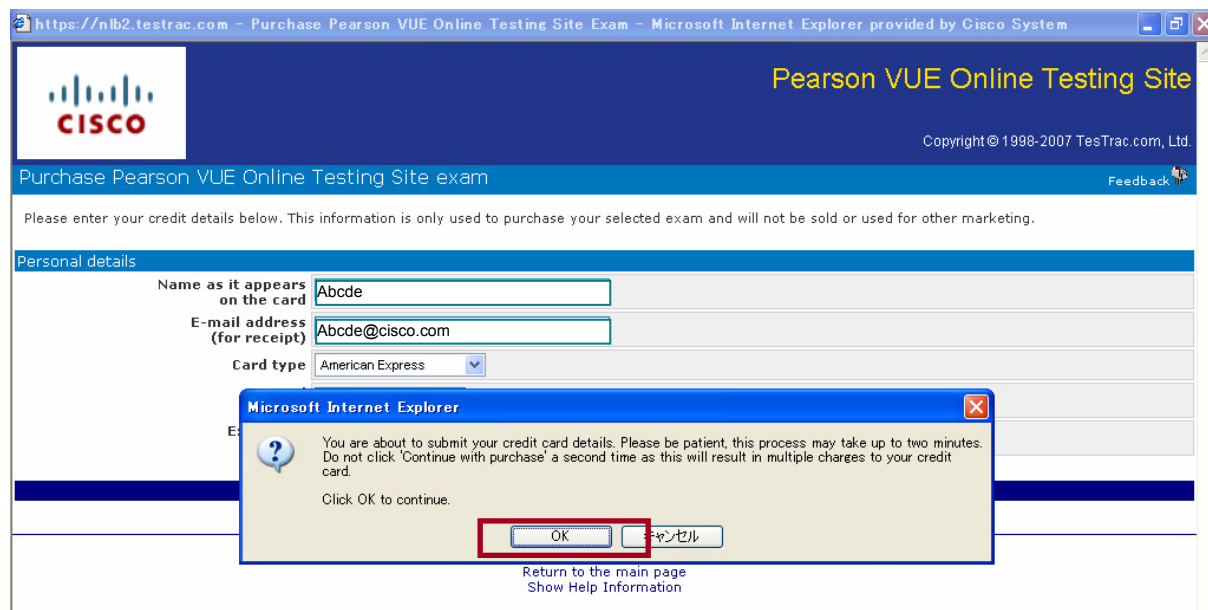

8. 「OK」を1度だけクリックしてください。2回クリックすると二重に請求される場合があります。