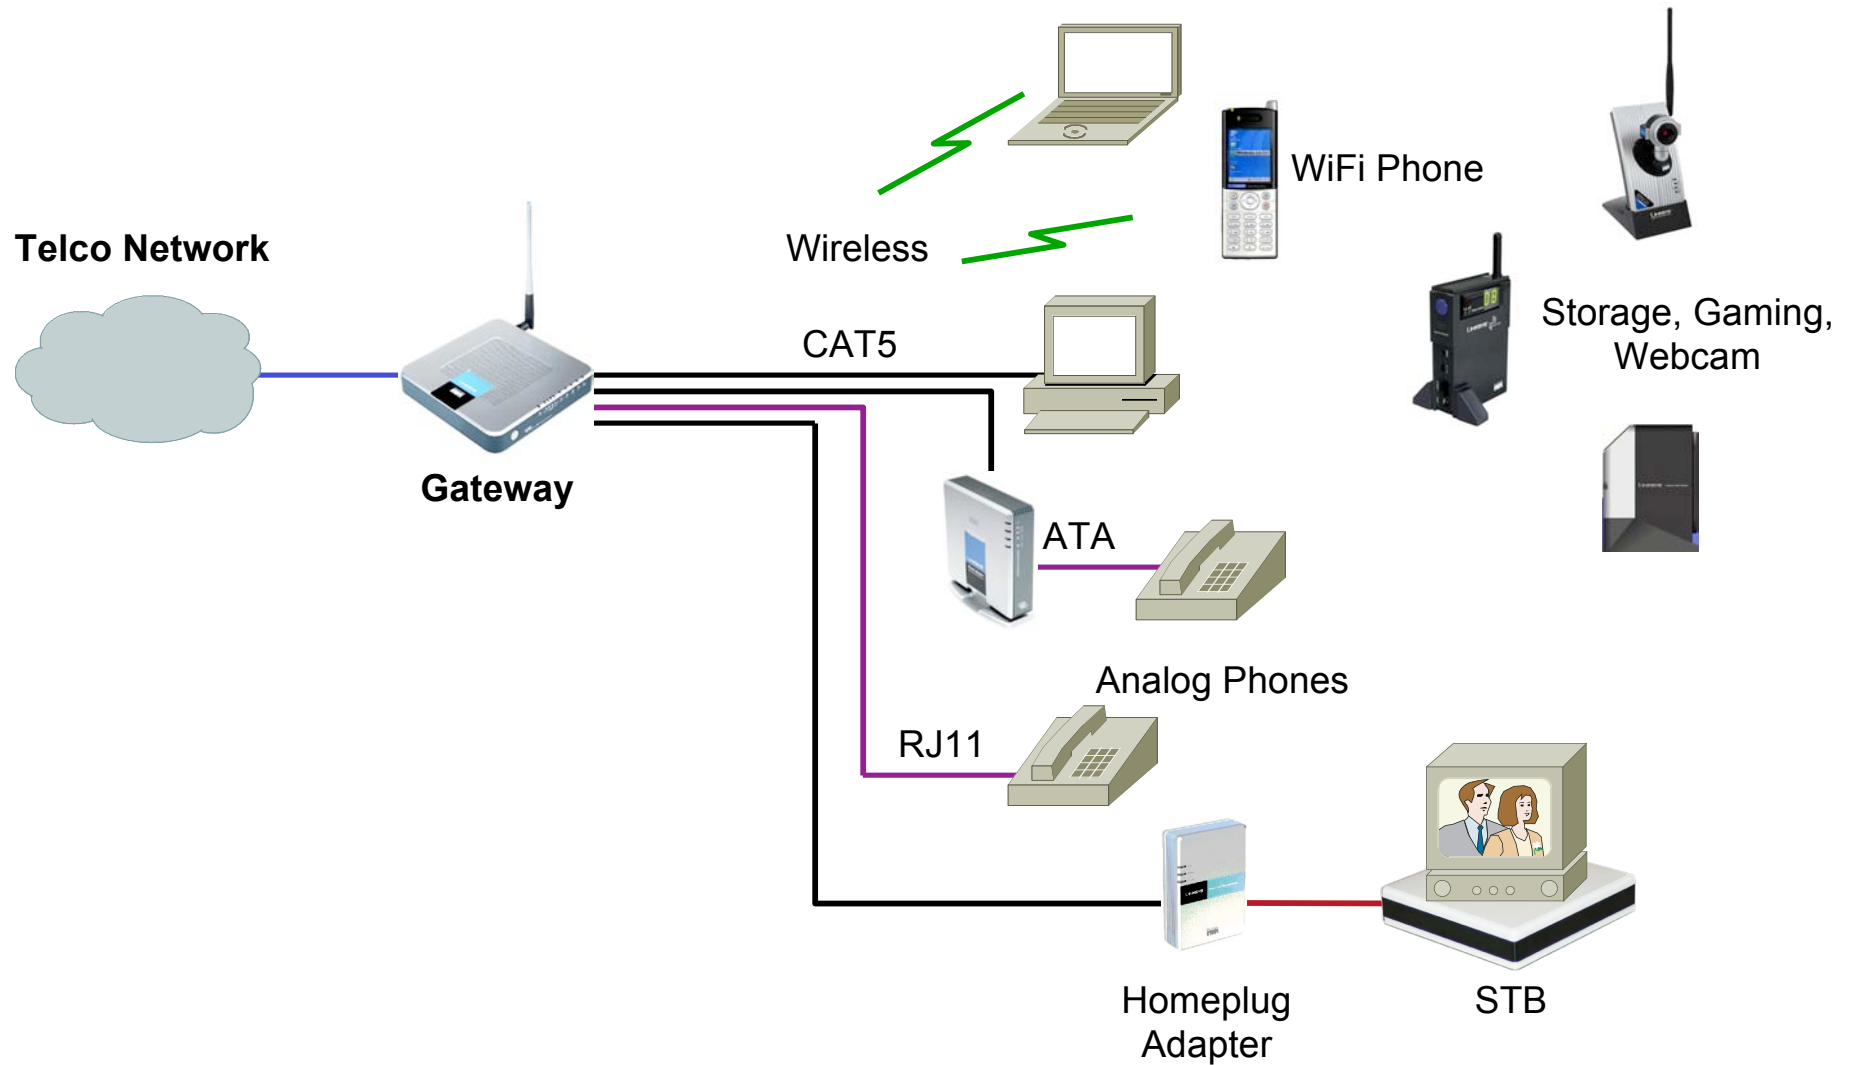

La vision Linksys per il Triple play