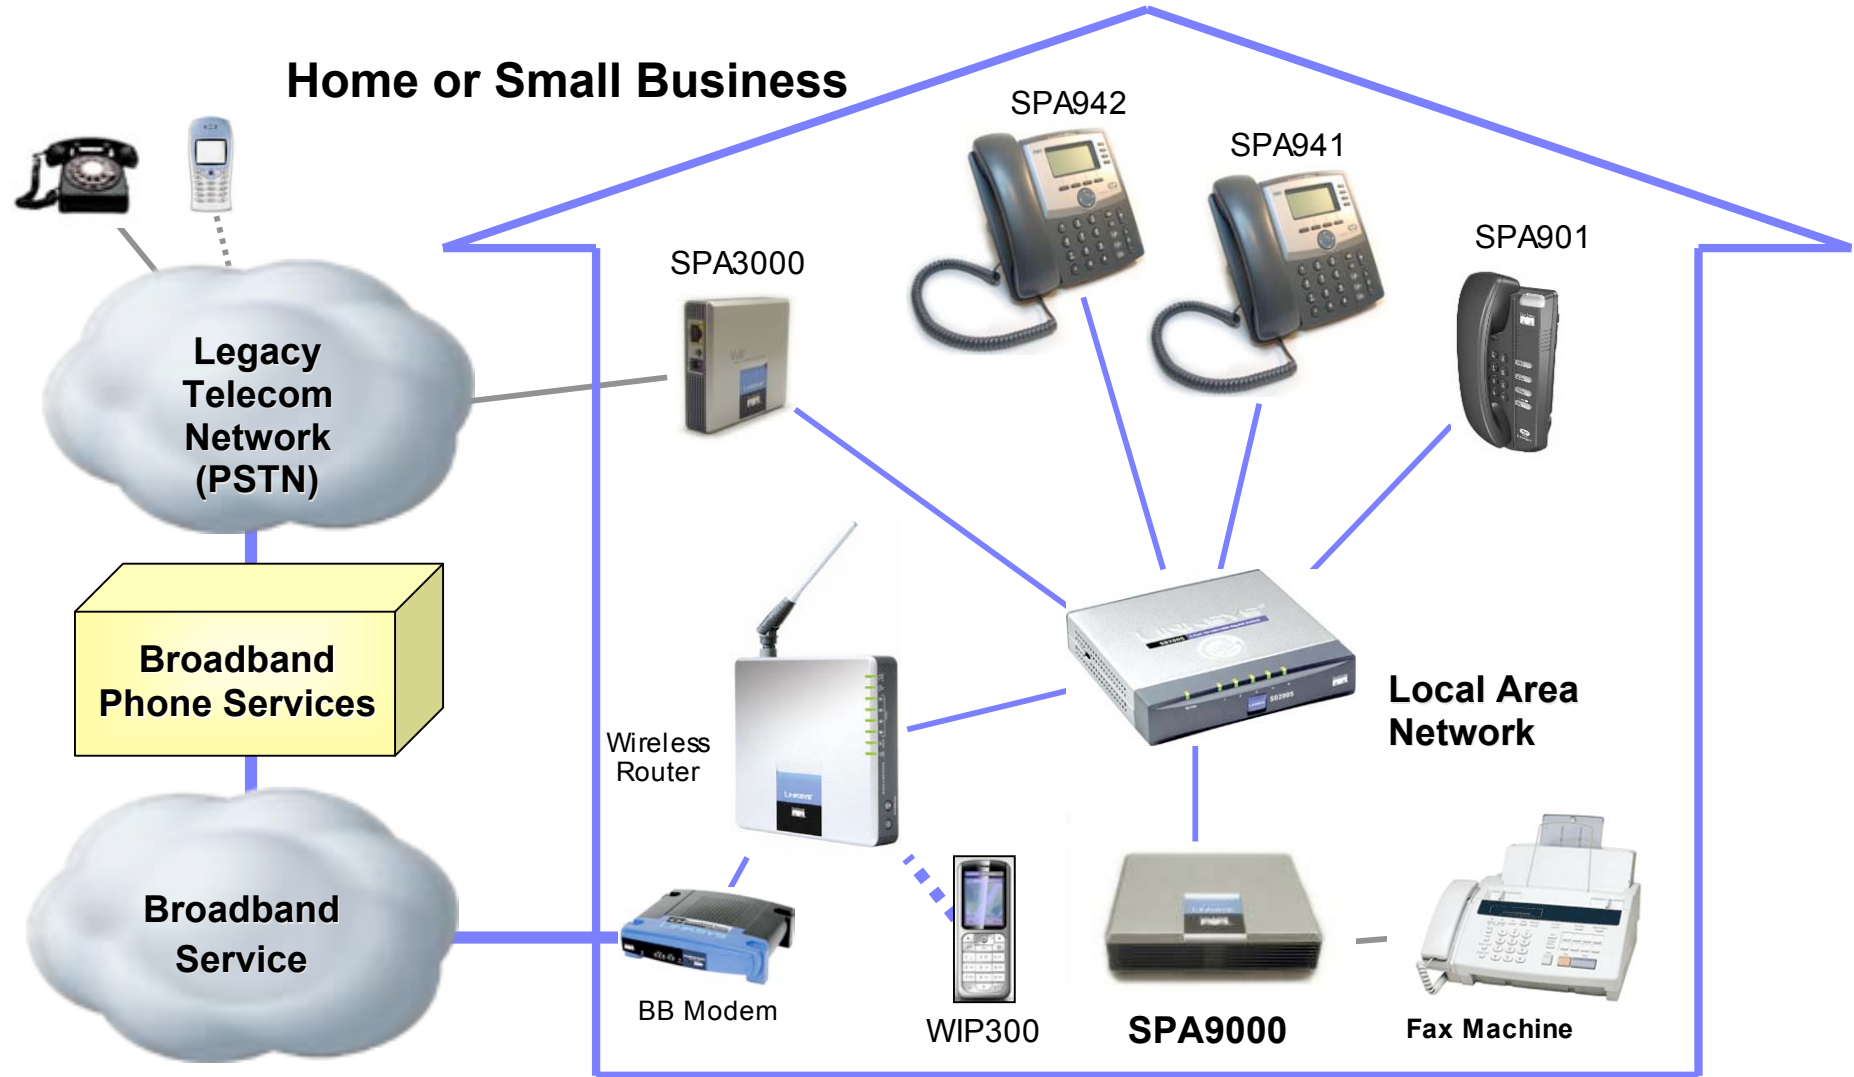

q Alimentazione CA

The central graphic is a collage of Linksys products arranged in a 2x2 grid. Each quadrant has a colored background and a title. The top-left quadrant (purple) features a globe with 'OurLink Service' text and a computer monitor displaying 'QuickVPN'. The top-right quadrant (teal) shows various IP phones and a network device. The bottom-left quadrant (green) displays a stack of network switches and a wireless router. The bottom-right quadrant (orange) shows a dome camera and a video camera on a stand.

OurLink Service

QuickVPN

Management/Remote Services

Communications

Business Computing

Monitoring & Management

L'ufficio diventa Wireless

PSTN = Public Switched Telephone Network