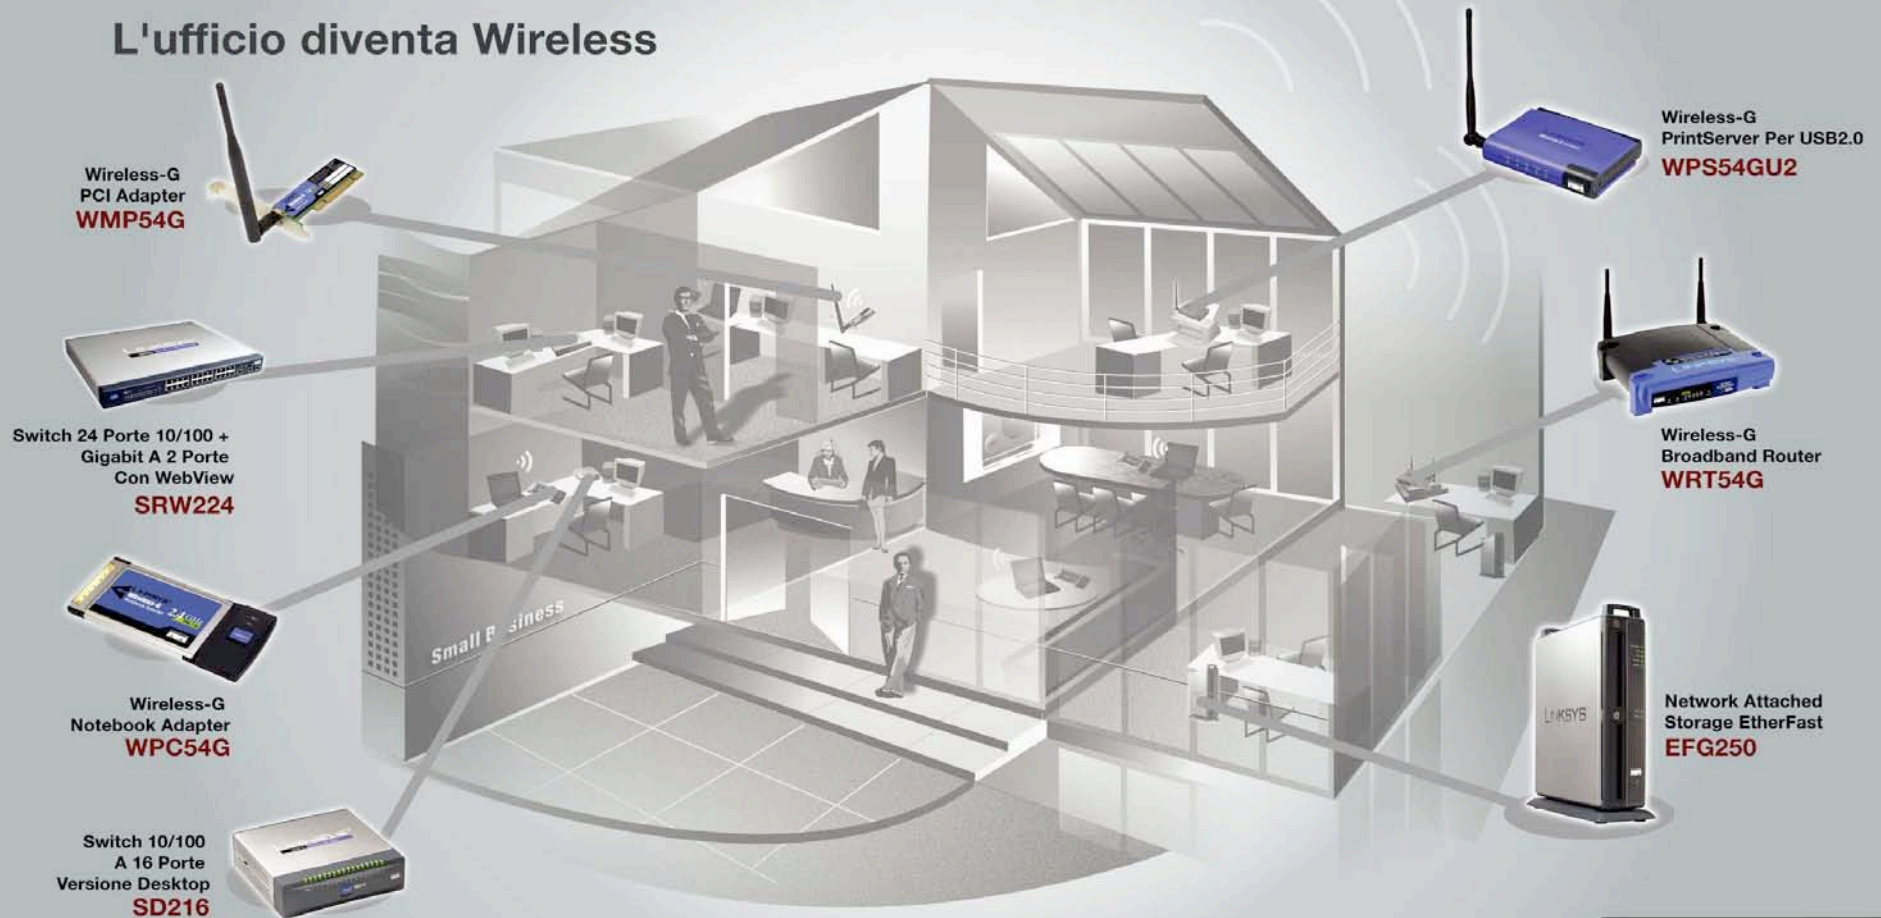

q Alimentazione CA

The central graphic is a collage of Linksys products arranged in a 2x2 grid. Each quadrant has a colored background and a title. The top-left quadrant (purple) features a globe with 'OurLink Service' text and a computer monitor displaying 'QuickVPN'. The top-right quadrant (teal) shows various IP phones and a network device. The bottom-left quadrant (green) displays a stack of network switches and a wireless router. The bottom-right quadrant (orange) shows a dome camera and a video camera on a stand.

OurLink Service

QuickVPN

Management/Remote Services

Communications

Business Computing

Monitoring & Management

L'ufficio diventa Wireless

PSTN = Public Switched Telephone Network