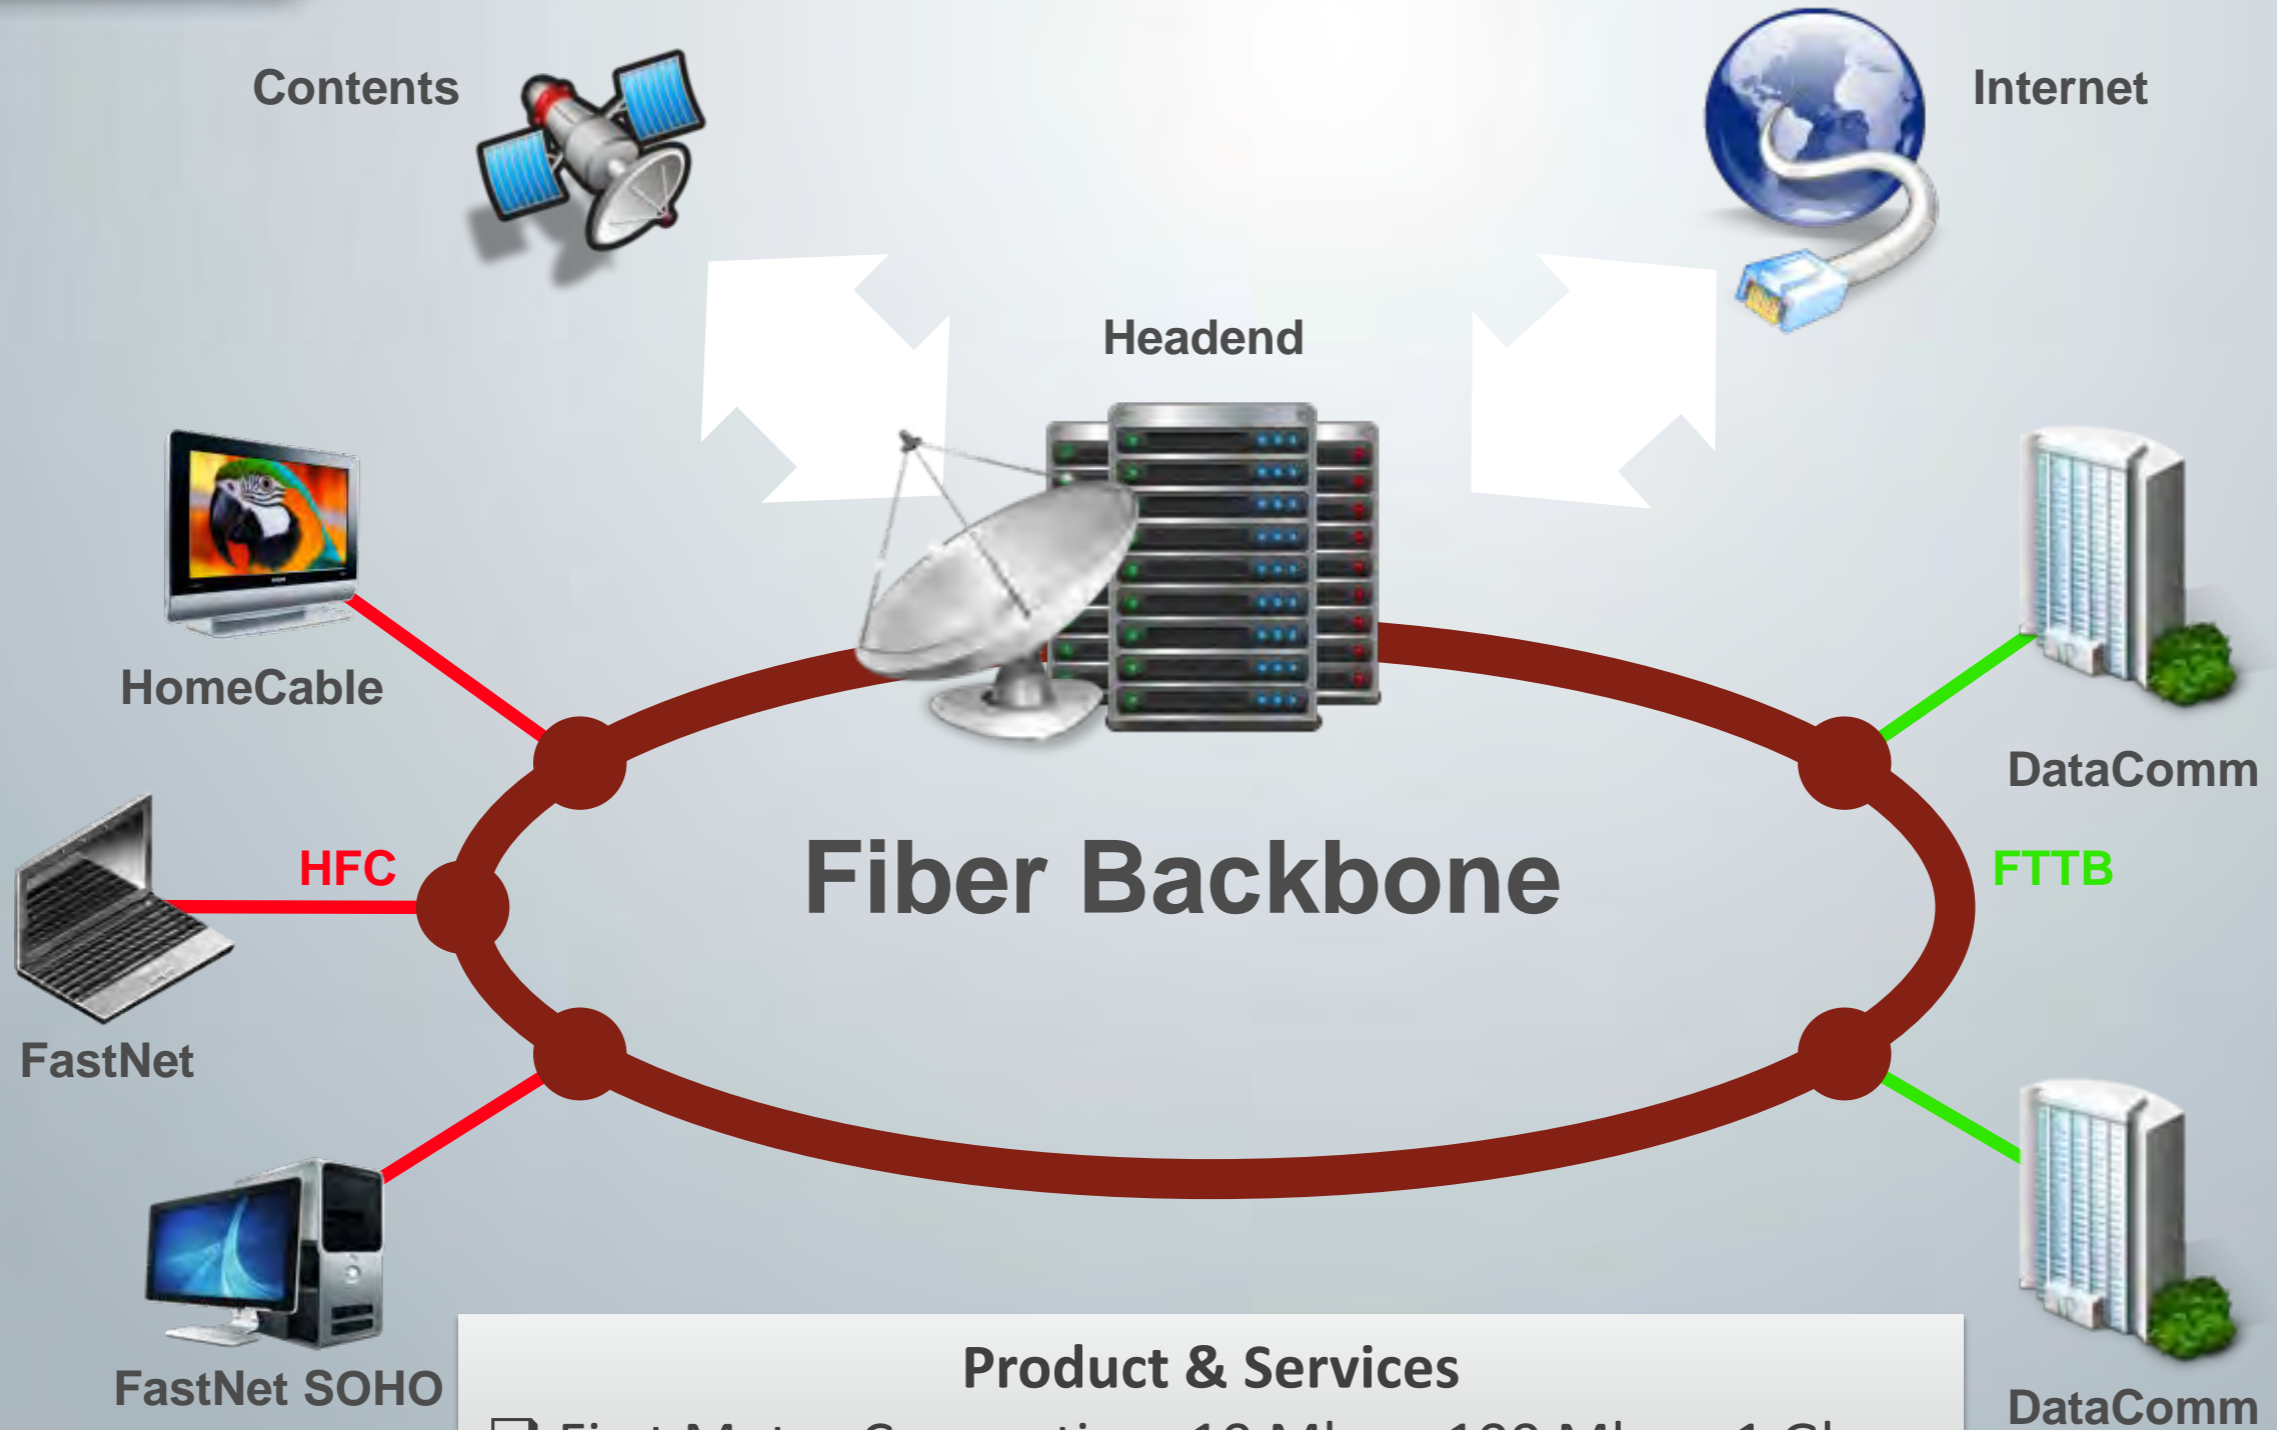

Proven Comprehensive Infrastructure

Extensive, Operations-Ready Digital Cable TV / Broadband Network

1. **Product & Services**
2. ☐ First Metro Connection: 10 Mbps, 100 Mbps, 1 Gbps
   - ☐ Dedicated Internet Service: 1Mbps – 1Gbps