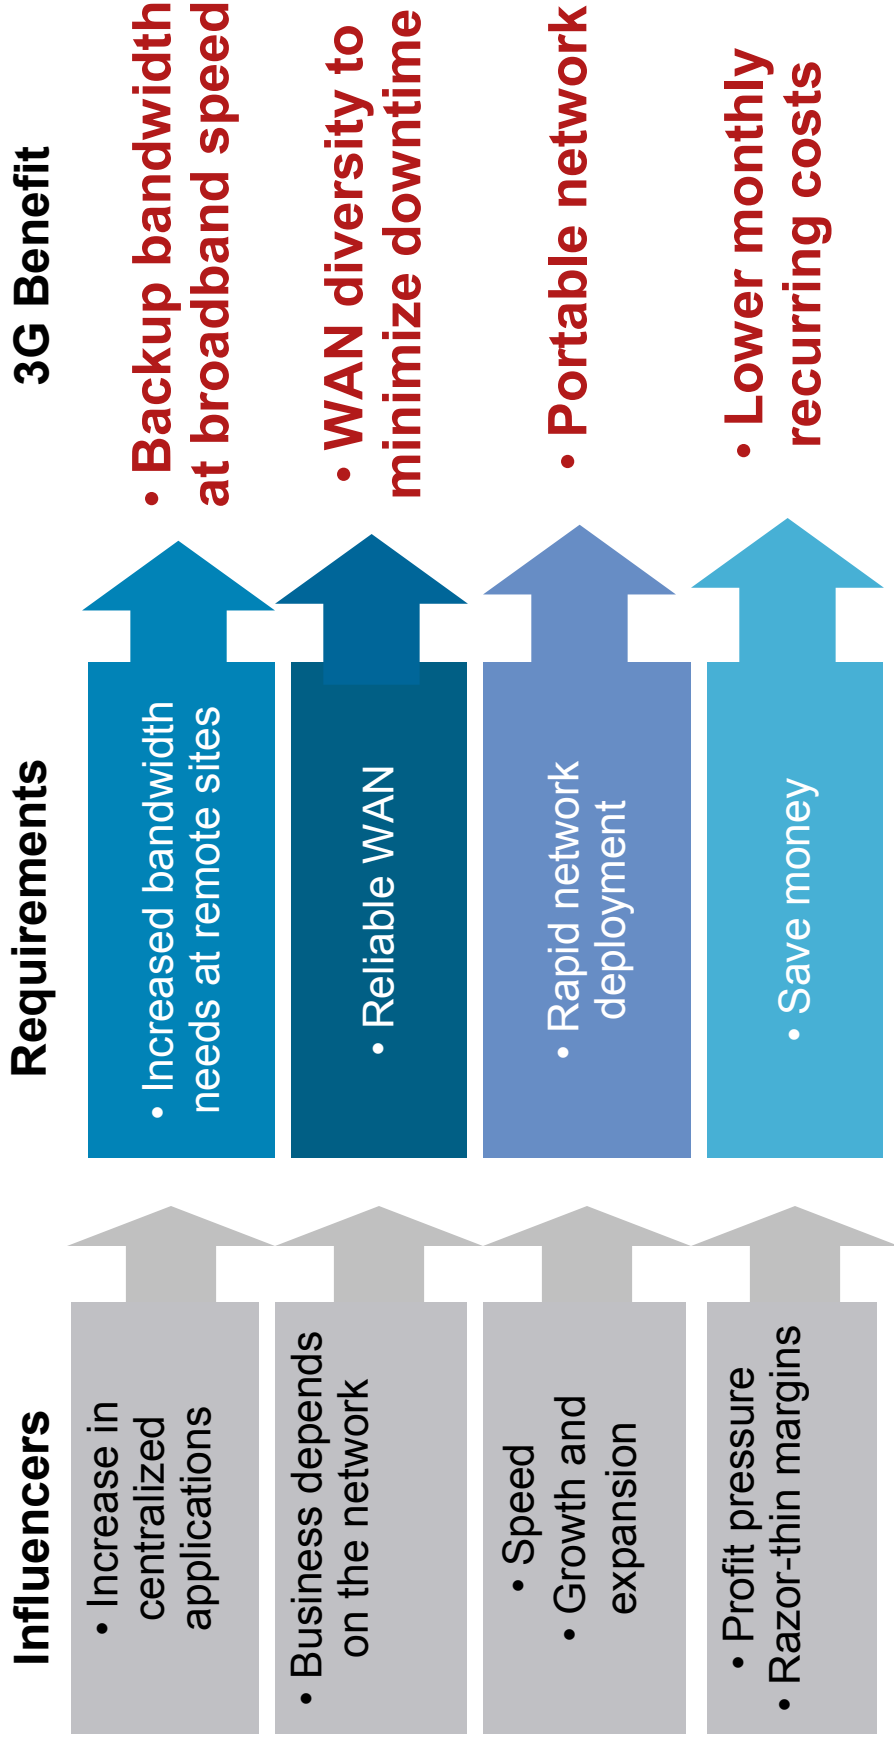

Funkcionalnosti

	Part No. HWIC-3G-GSM	Part No. HWIC-3G-CDMA
3G wireless	<p>Supports GPRS/EDGE, UMTS, and HSDPA</p> <p>Automatic best network and service selection</p> <p>Quad band GPRS + All UMTS bands</p> <p>Sixteen configurable data profiles</p> <p>SIM card slot for carrier provisioning</p>	<p>Supports 1xRTT, EVDO Rel0, and EVDO RevA</p> <p>PCS and cellular bands</p> <p>Support for both Mobile IP and simple IP</p> <p>OTASP- and IOTA-based modem provisioning</p>
Cisco IOS® Software interface	Dial on demand (DDR) interface (interface cellular); transparent dial backup for primary link failure	
Management	Familiar Cisco IOS CLI for modem activation and provisioning, HTTP Web interface option, and SNMP MIB for remote modem management (coming soon)	
Security and VPN	IPsec with hardware acceleration, SSH, firewall, IPS, tunnel-less VPN, NAT and PAT, GRE tunneling, and NBAR	
Interfaces	Wide array of LAN and WAN options on integrated services router, such as Fast Ethernet, Gigabit Ethernet, T1, E1, serial, and DSL	
Wireless LAN	Integrated access point (HWIC-AP) and WLAN controller	
External antennas	Industrial-grade TNC antenna connector with 15-, 20-, and 500-foot remote antenna options	

Performance

Note: Typical data rate based on Cisco internal testing and field trials - several factors can effect data rates including coverage and congestion.

Live demo

Zaključak

Cisco 3G Wireless WAN Solution Combines the Benefits of 3G with the Market-Leading Cisco Integrated Services Routers