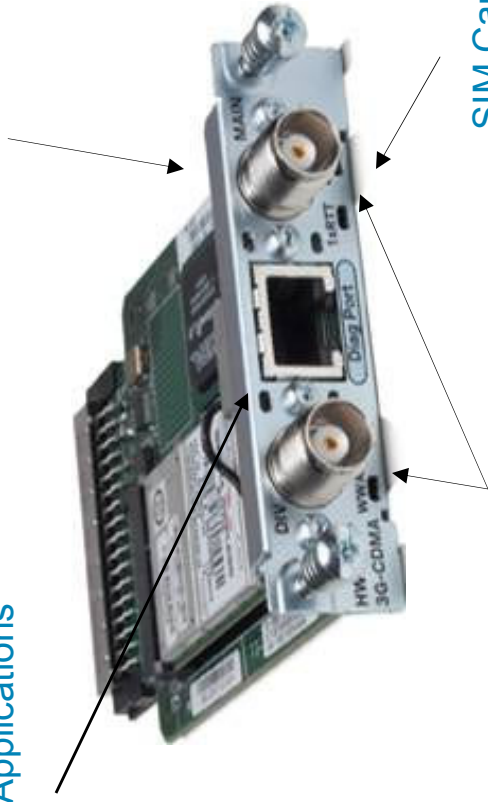

**Enterprise Class
Broadband Wireless WAN for Integrated
Services Routers**

Pogled Izbliza

Diagnostics and Monitoring Port for Industry-Standard Management Applications

Antenna Connectors Support Multiple Remote Antenna Options

Cisco 1841 with 3G HWIC

LED Indication for HWIC Status RSSI, and Service Connectivity Allowing Visual Troubleshooting

SIM Card Holder on Underside of HWIC (GSM)

CDMA and GSM Cards Available

HWIC-3G-CDMAX

HWIC-3G-GSM

Funkcionalnosti

	Part No. HWIC-3G-GSM	Part No. HWIC-3G-CDMA
3G wireless	<p>Supports GPRS/EDGE, UMTS, and HSDPA</p> <p>Automatic best network and service selection</p> <p>Quad band GPRS + All UMTS bands</p> <p>Sixteen configurable data profiles</p> <p>SIM card slot for carrier provisioning</p>	<p>Supports 1xRTT, EVDO Rel0, and EVDO RevA</p> <p>PCS and cellular bands</p> <p>Support for both Mobile IP and simple IP</p> <p>OTASP- and IOTA-based modem provisioning</p>
Cisco IOS® Software interface	Dial on demand (DDR) interface (interface cellular); transparent dial backup for primary link failure	
Management	Familiar Cisco IOS CLI for modem activation and provisioning, HTTP Web interface option, and SNMP MIB for remote modem management (coming soon)	
Security and VPN	IPsec with hardware acceleration, SSH, firewall, IPS, tunnel-less VPN, NAT and PAT, GRE tunneling, and NBAR	
Interfaces	Wide array of LAN and WAN options on integrated services router, such as Fast Ethernet, Gigabit Ethernet, T1, E1, serial, and DSL	
Wireless LAN	Integrated access point (HWIC-AP) and WLAN controller	
External antennas	Industrial-grade TNC antenna connector with 15-, 20-, and 500-foot remote antenna options	