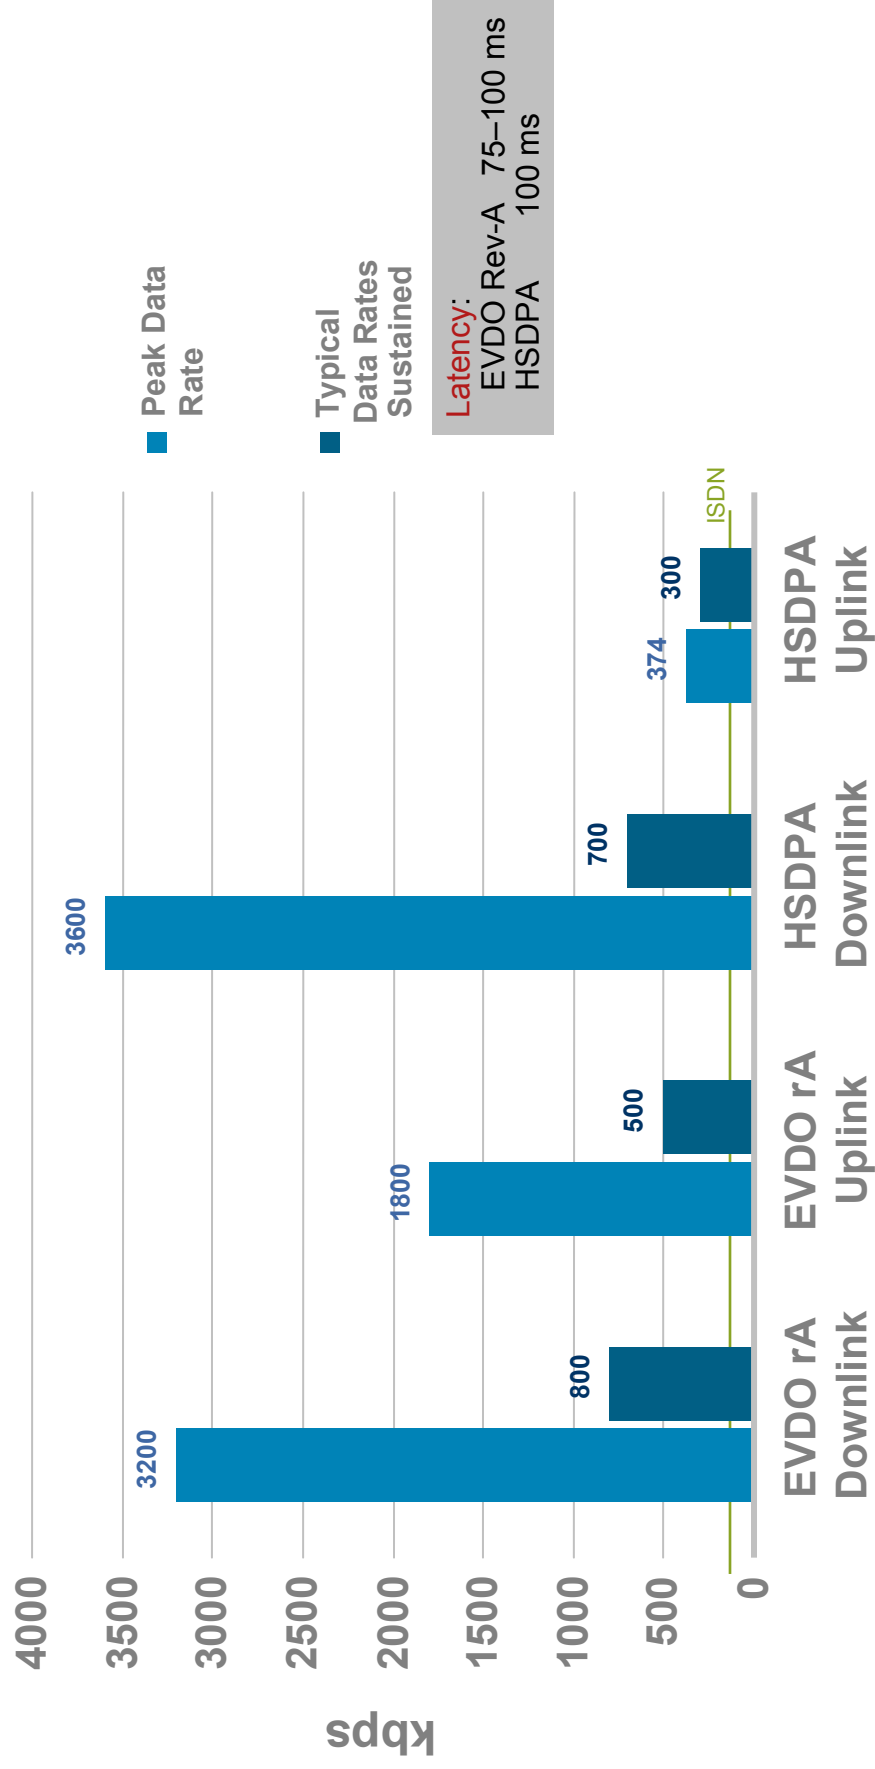

Performance

Note: Typical data rate based on Cisco internal testing and field trials - several factors can effect data rates including coverage and congestion.