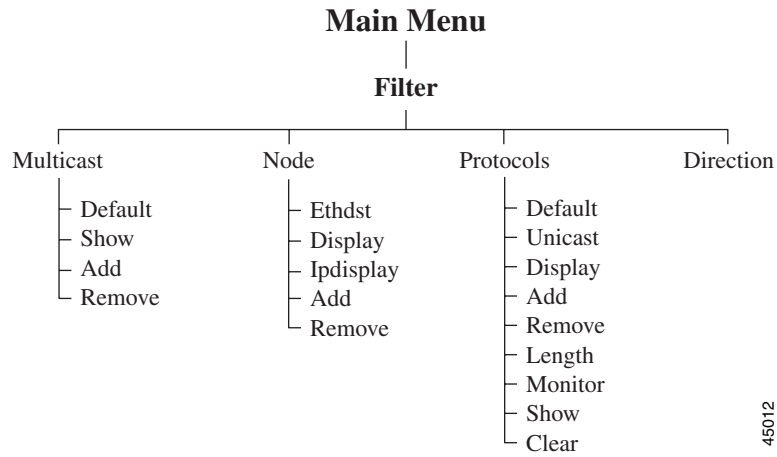

Console Menu Tree

The console system consists of multiple sub-menus that branch off the Main menu, much like a tree. This appendix provides you with a detailed listing of all menus, sub-menus, and options contained in the console system.

45015

Association Menu

Main Menu

Association

- Display
- Niddisp

45009

Filter Menu

Logs Menu