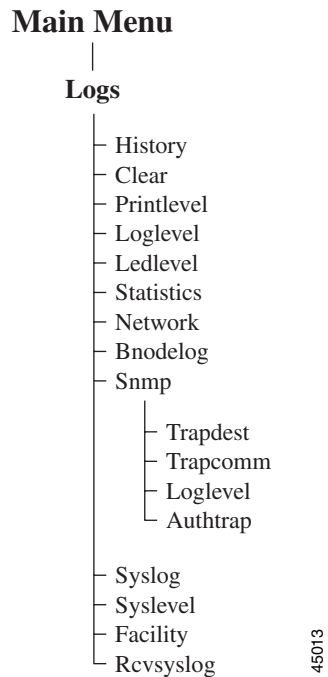

Console Menu Tree

The console system consists of multiple sub-menus that branch off the Main menu, much like a tree. This appendix provides you with a detailed listing of all menus, sub-menus, and options contained in the console system.

Main Menu

45014

Configuration Menu

45010

Statistics Menu

Main Menu

Statistics

- Throughput
- Radio
- Ethernet
- Status
- Map
- Watch
- History
- Nodes
- ARP
- Display_time

45015

Association Menu

Main Menu

Association

- Display
- Niddisp

45009

Filter Menu

Logs Menu