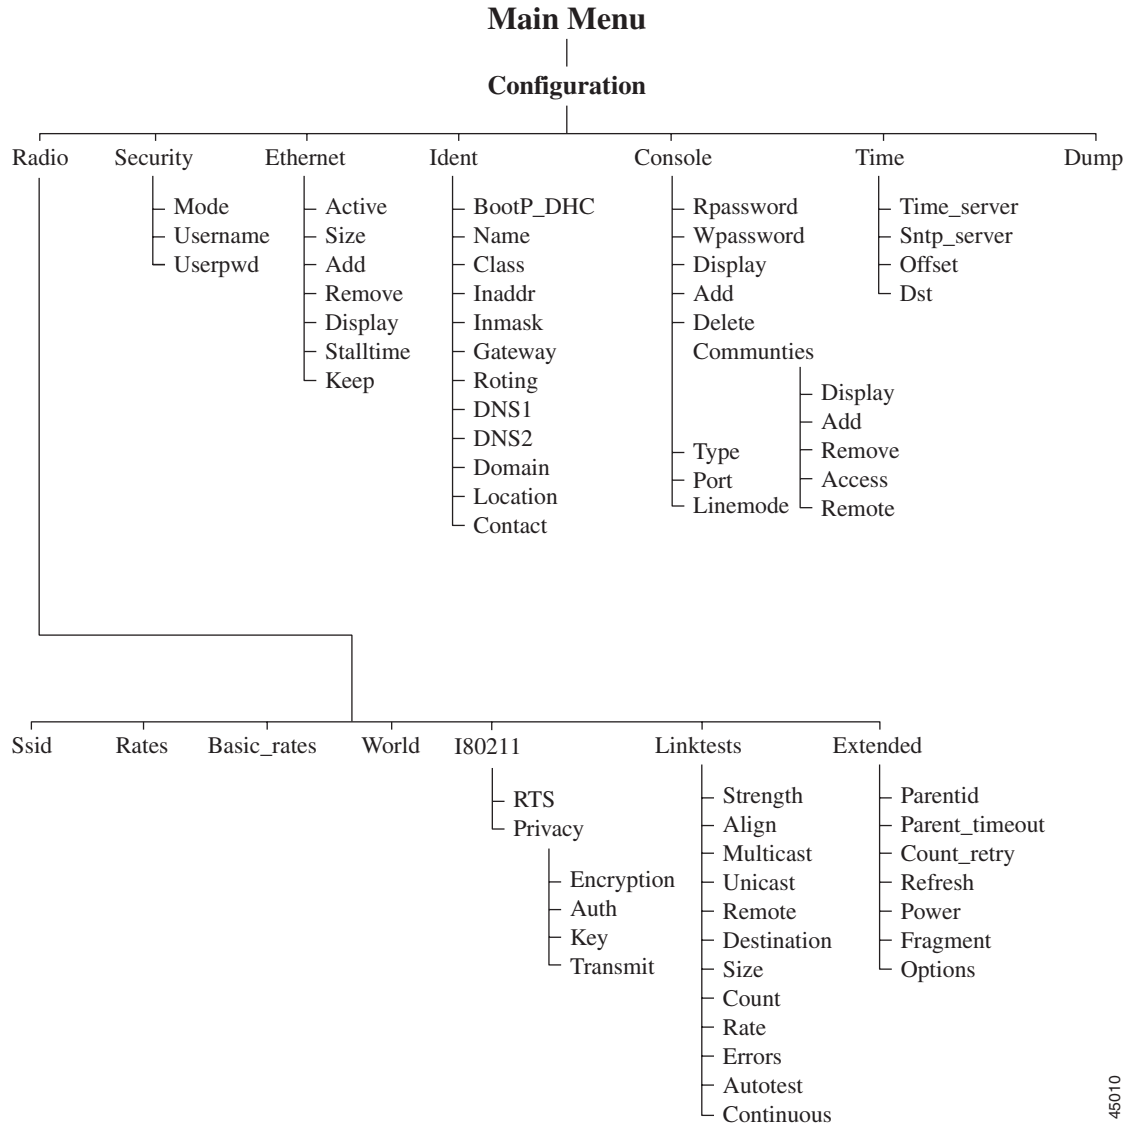

Console Menu Tree

The console system consists of multiple sub-menus that branch off the Main menu, much like a tree. This appendix provides you with a detailed listing of all menus, sub-menus, and options contained in the console system.

Main Menu

45014

Configuration Menu

45010

Statistics Menu

Main Menu

Statistics

- Throughput
- Radio
- Ethernet
- Status
- Map
- Watch
- History
- Nodes
- ARP
- Display_time

Diagnostics Menu