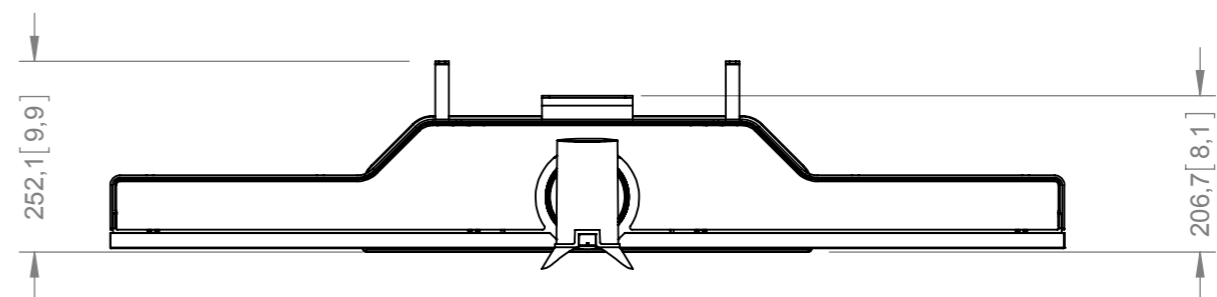

Profile 55" single - stand alone

Scale 1:10
mm/[inches]

Profile 55" single - wall mount

Scale 1:10
mm/[inches]

Profile 55" single - wheelbase

Scale 1:10
mm/[inches]