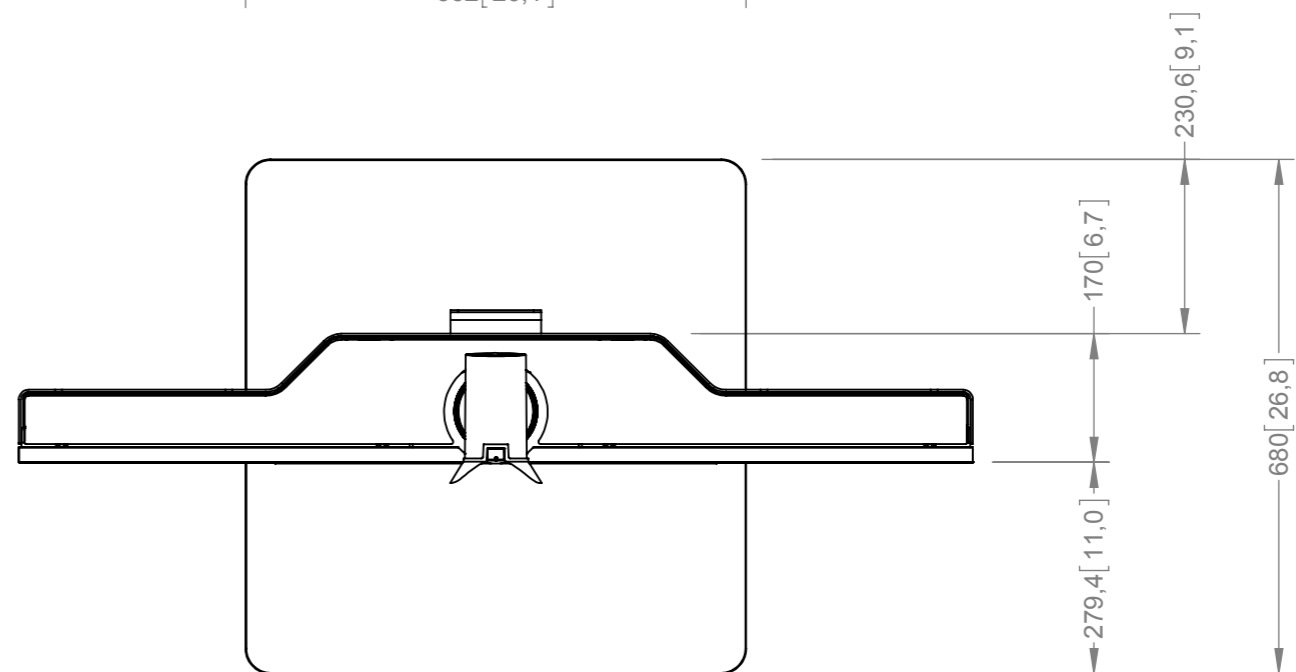

Profile 55" single - stand alone

Scale 1:10
mm/[inches]

Profile 55" single - wall mount

Scale 1:10
mm/[inches]

Profile 55" single - wheelbase

Scale 1:10
mm/[inches]