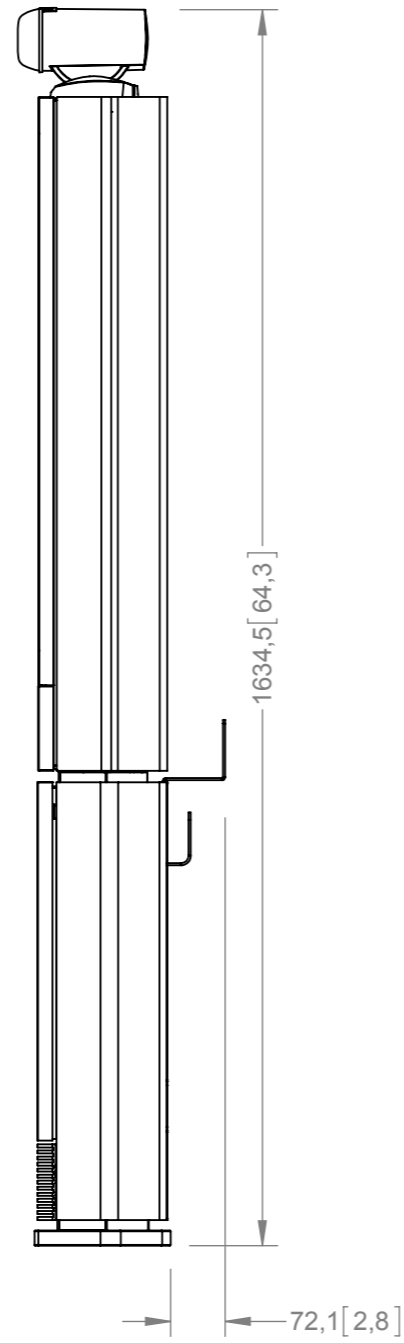

Profile 55" single - stand alone

Scale 1:10
mm/[inches]

Profile 55" single - wall mount

Scale 1:10
mm/[inches]

Profile 55" single - wheelbase

Scale 1:10
mm/[inches]