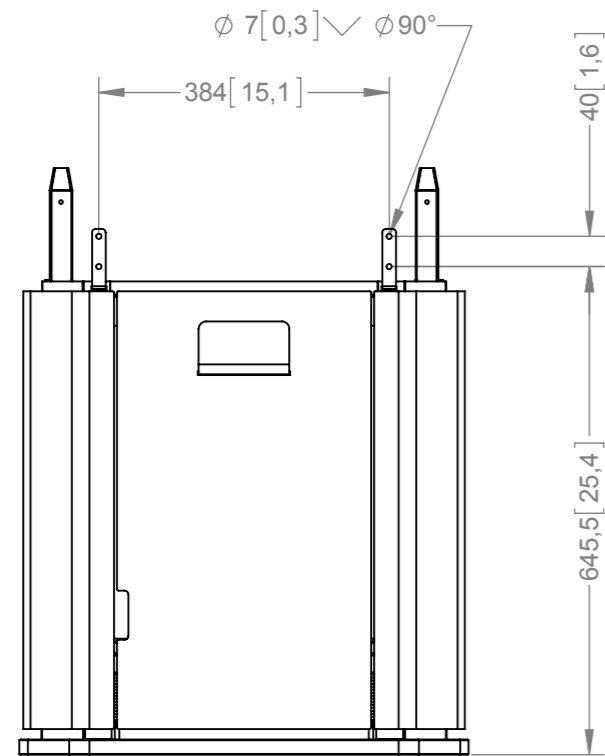

Profile 55" single - stand alone

Scale 1:10
mm/[inches]

Profile 55" single - wall mount

Scale 1:10
mm/[inches]

Profile 55" single - wheelbase

Scale 1:10
mm/[inches]