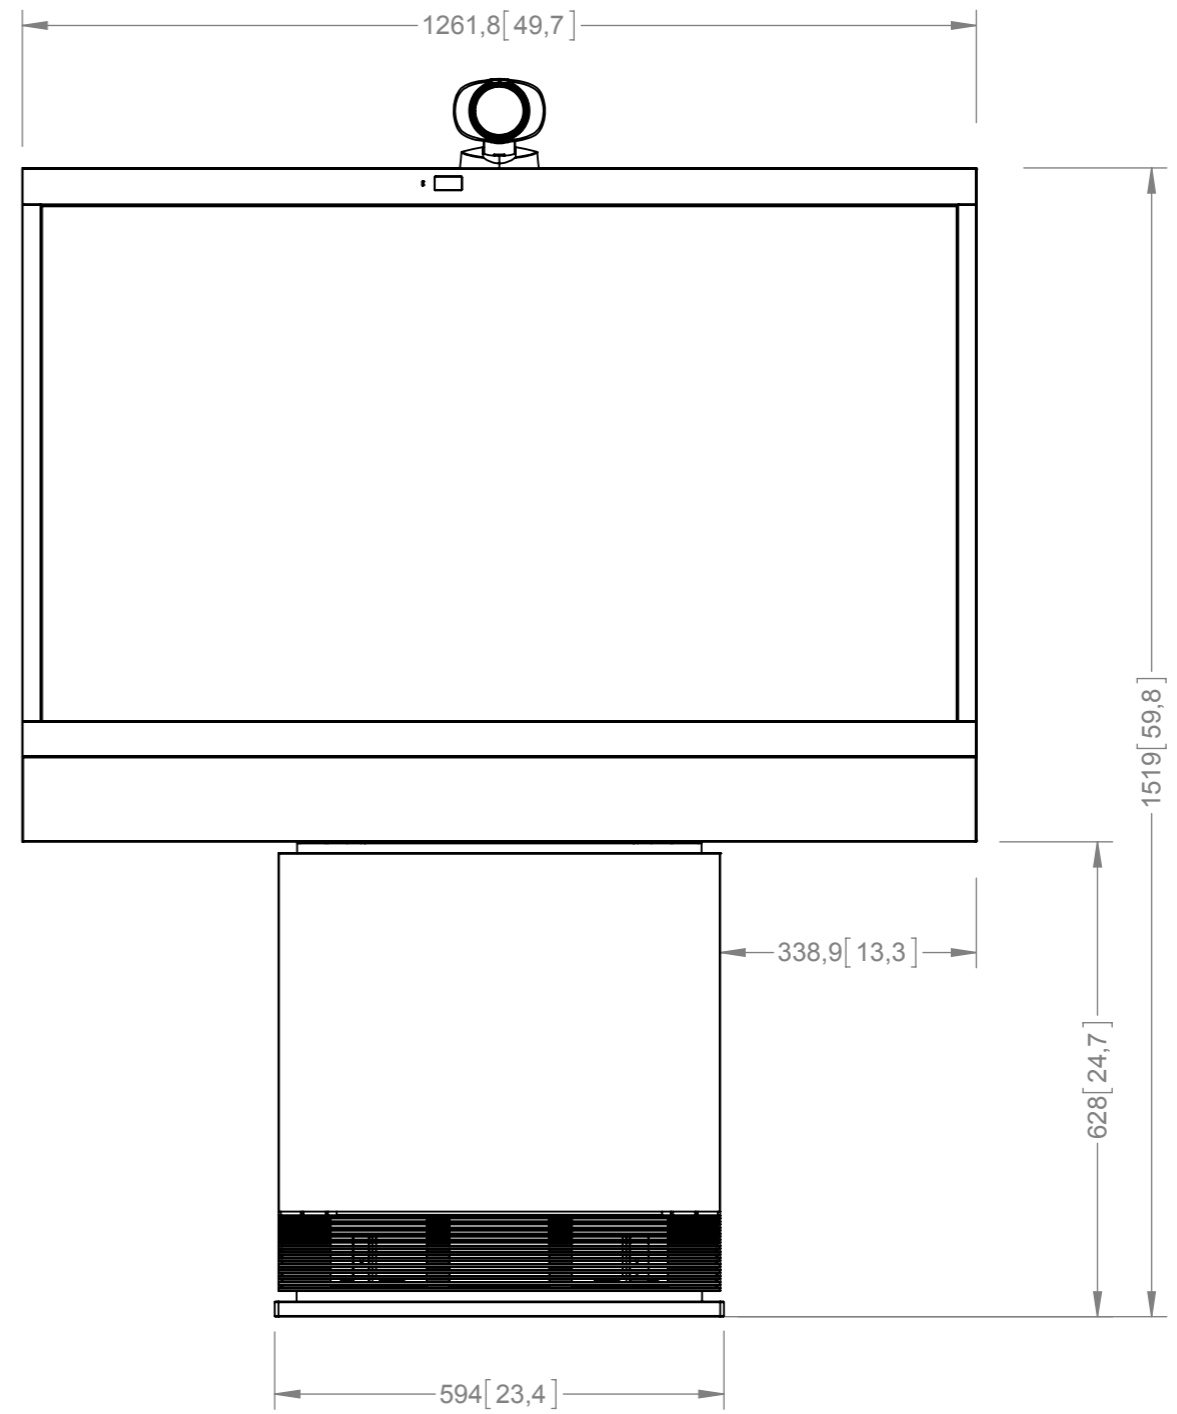

Profile 55" single - stand alone

Scale 1:10
mm/[inches]

Profile 55" single - wall mount

Scale 1:10
mm/[inches]

Profile 55" single - wheelbase

Scale 1:10
mm/[inches]