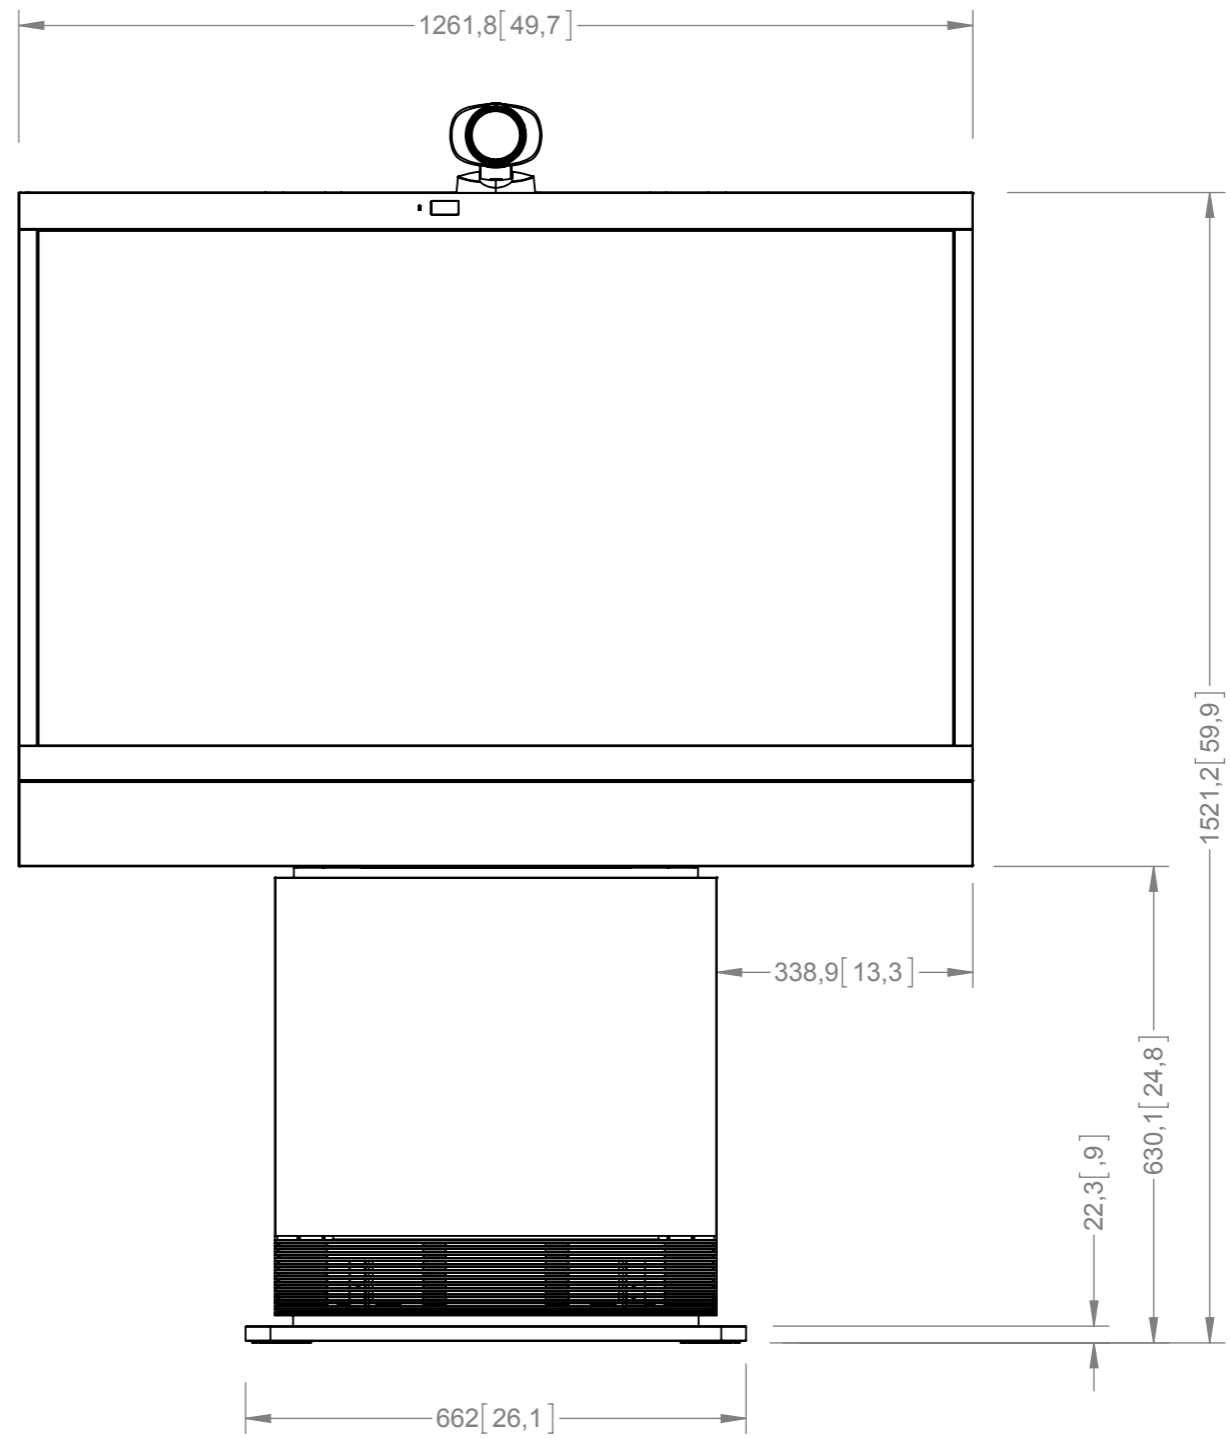

Profile 55" single - stand alone

Scale 1:10
mm/[inches]

Profile 55" single - wall mount

Scale 1:10
mm/[inches]

Profile 55" single - wheelbase

Scale 1:10
mm/[inches]