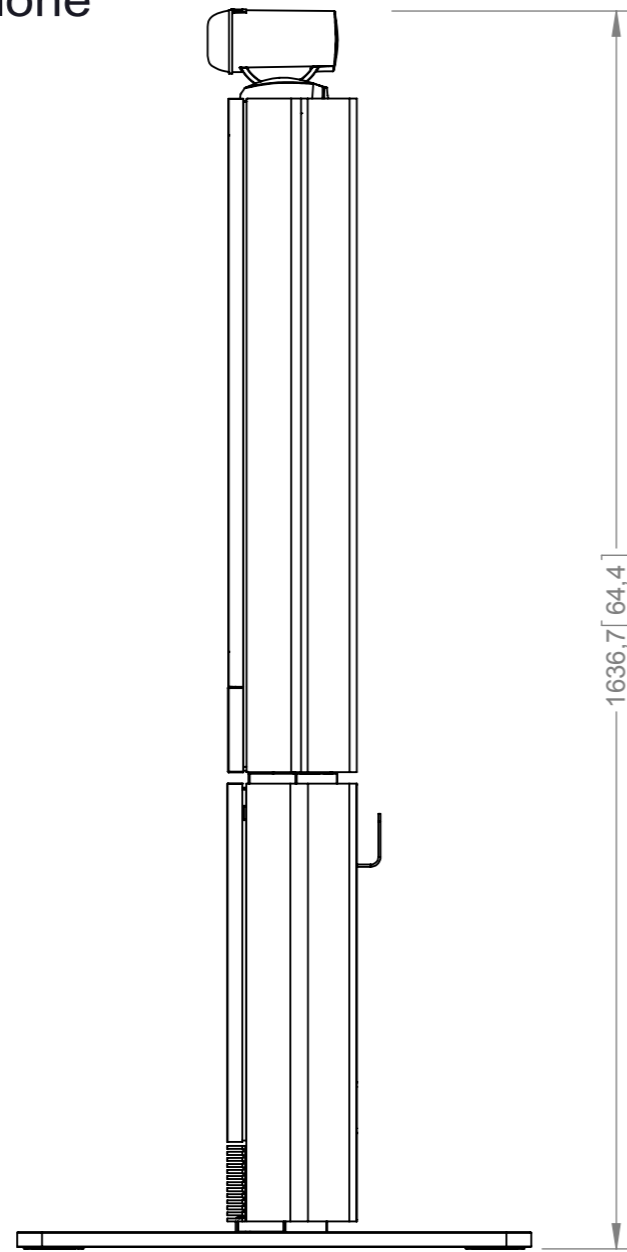

Profile 55" single - stand alone

Scale 1:10
mm/[inches]

Profile 55" single - wall mount

Scale 1:10
mm/[inches]

Profile 55" single - wheelbase

Scale 1:10
mm/[inches]