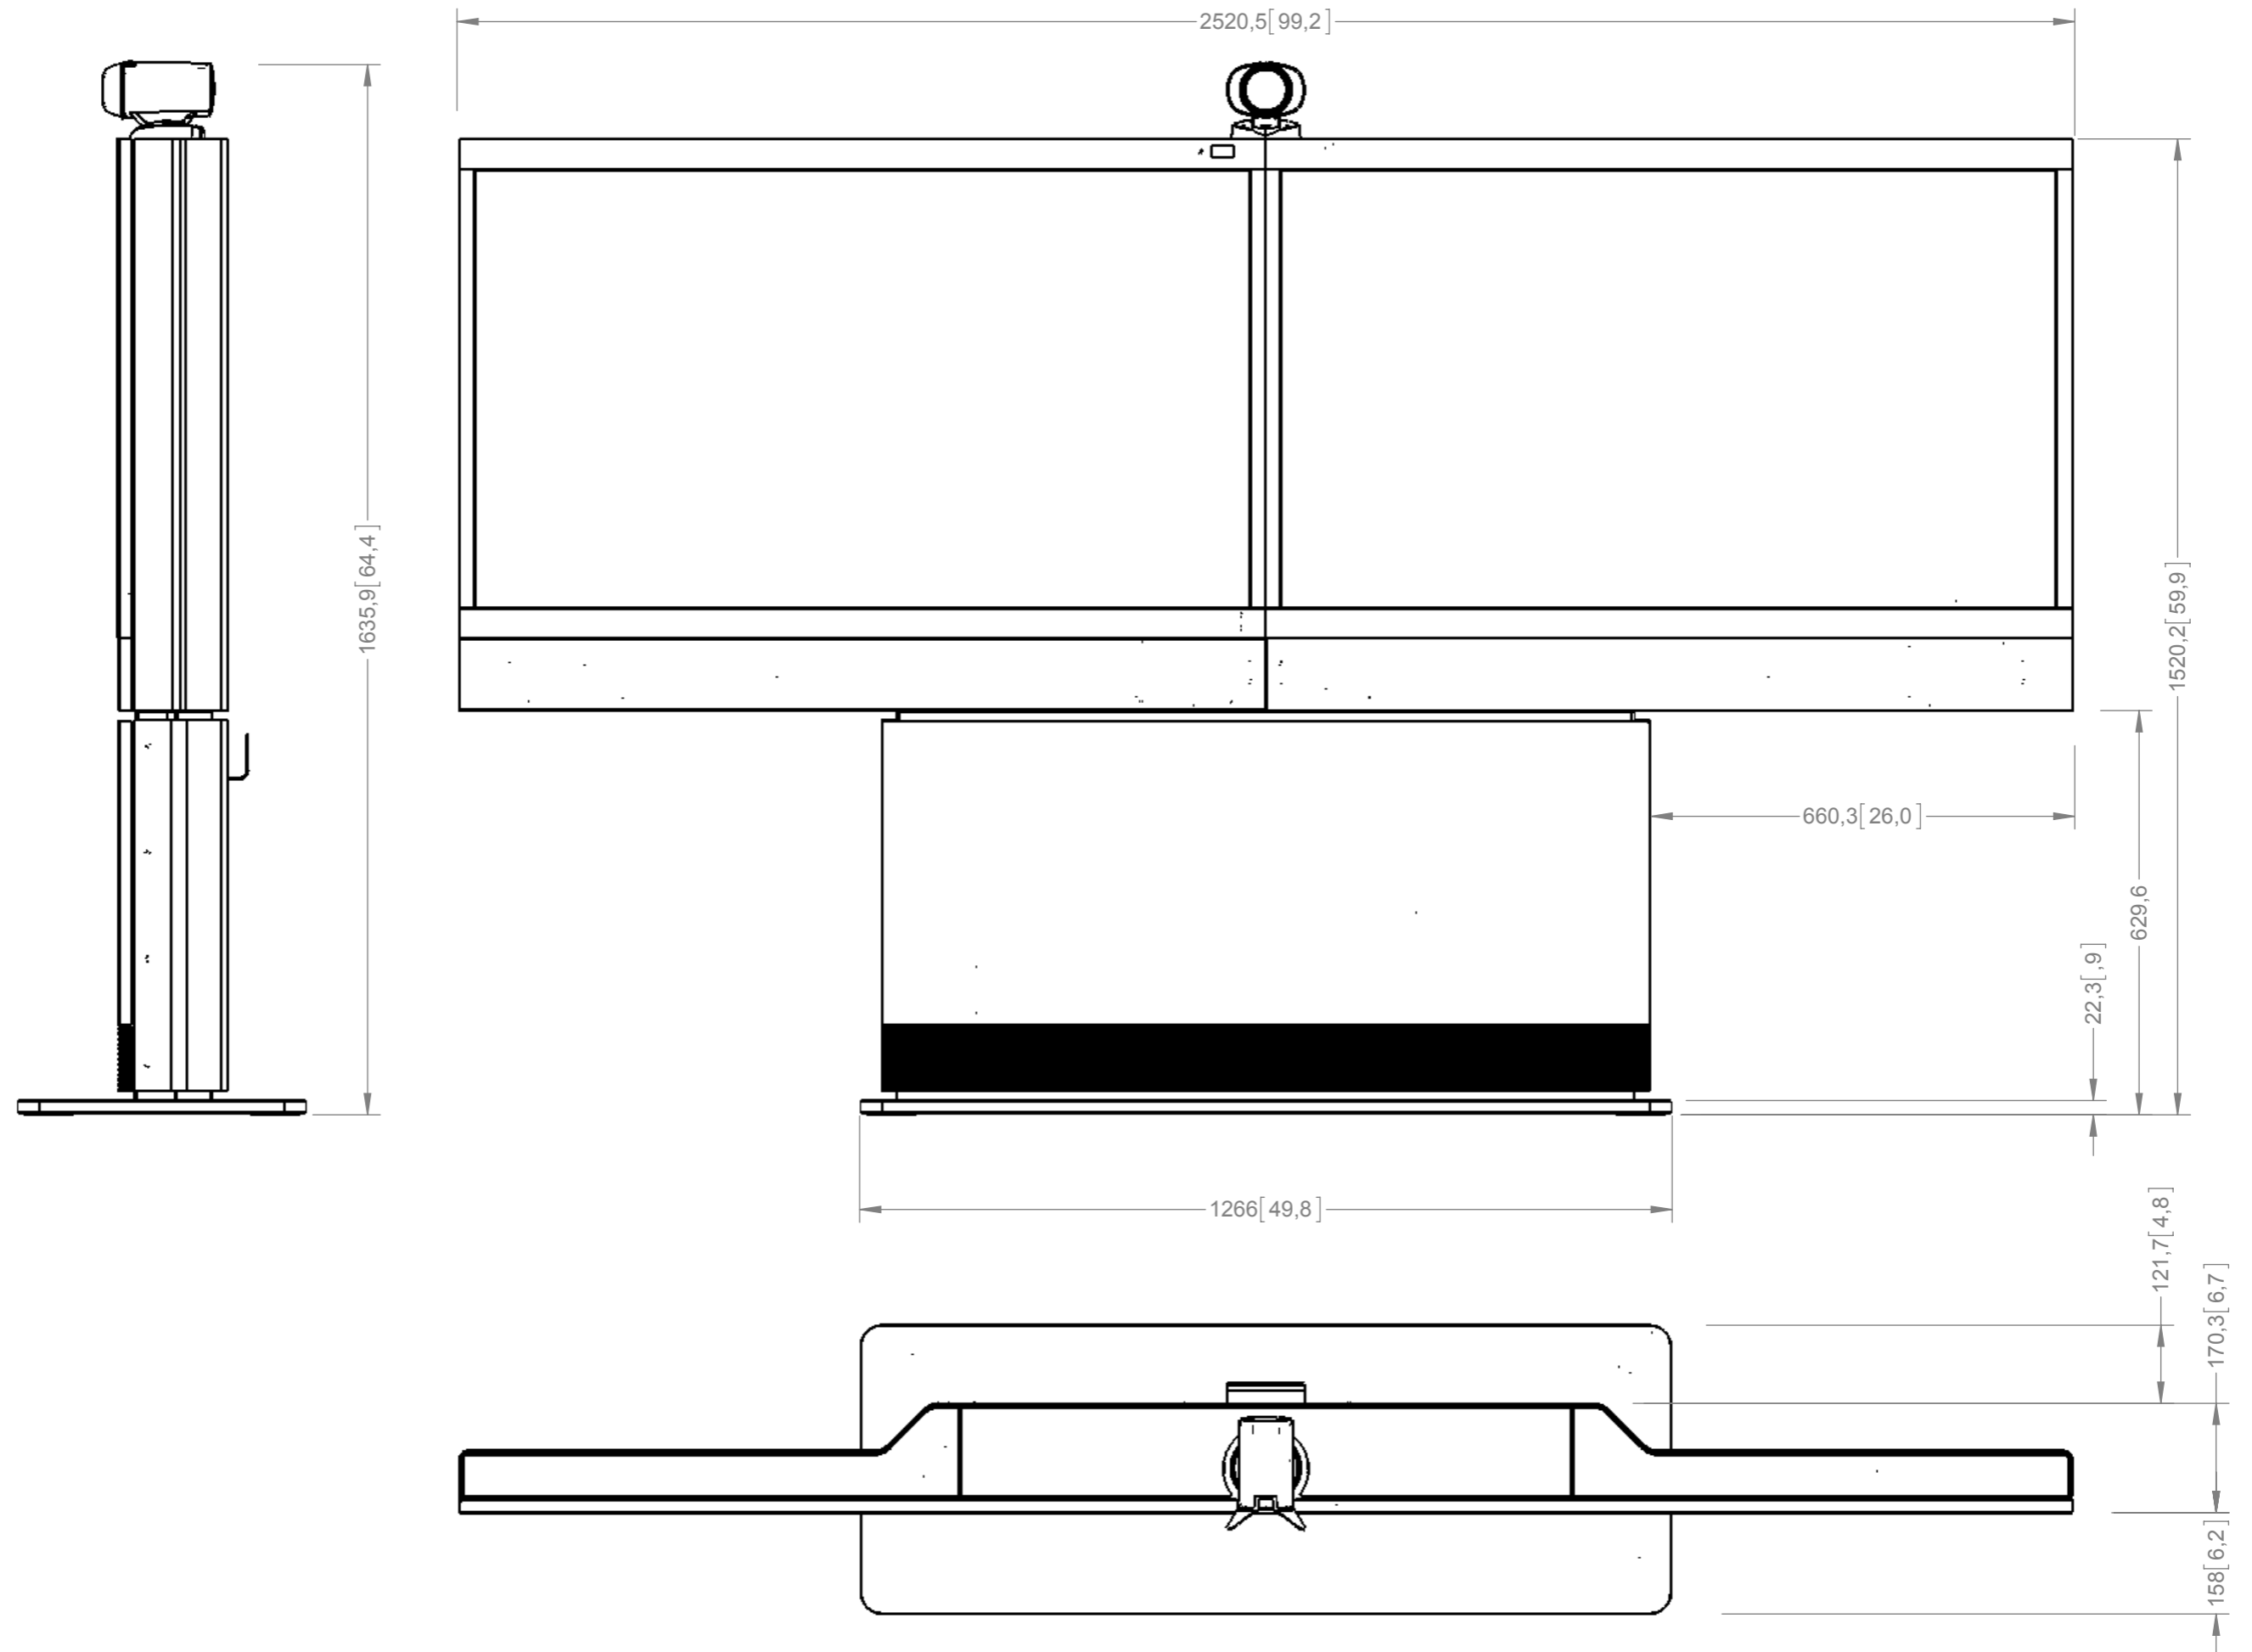

Profile 55" dual - stand alone

Scale 1:10
mm/[inches]

Profile 55" dual - wall mount

Scale 1:10
mm/[inches]

Profile 55" dual - wall mount

Scale 1:10
mm/[inches]