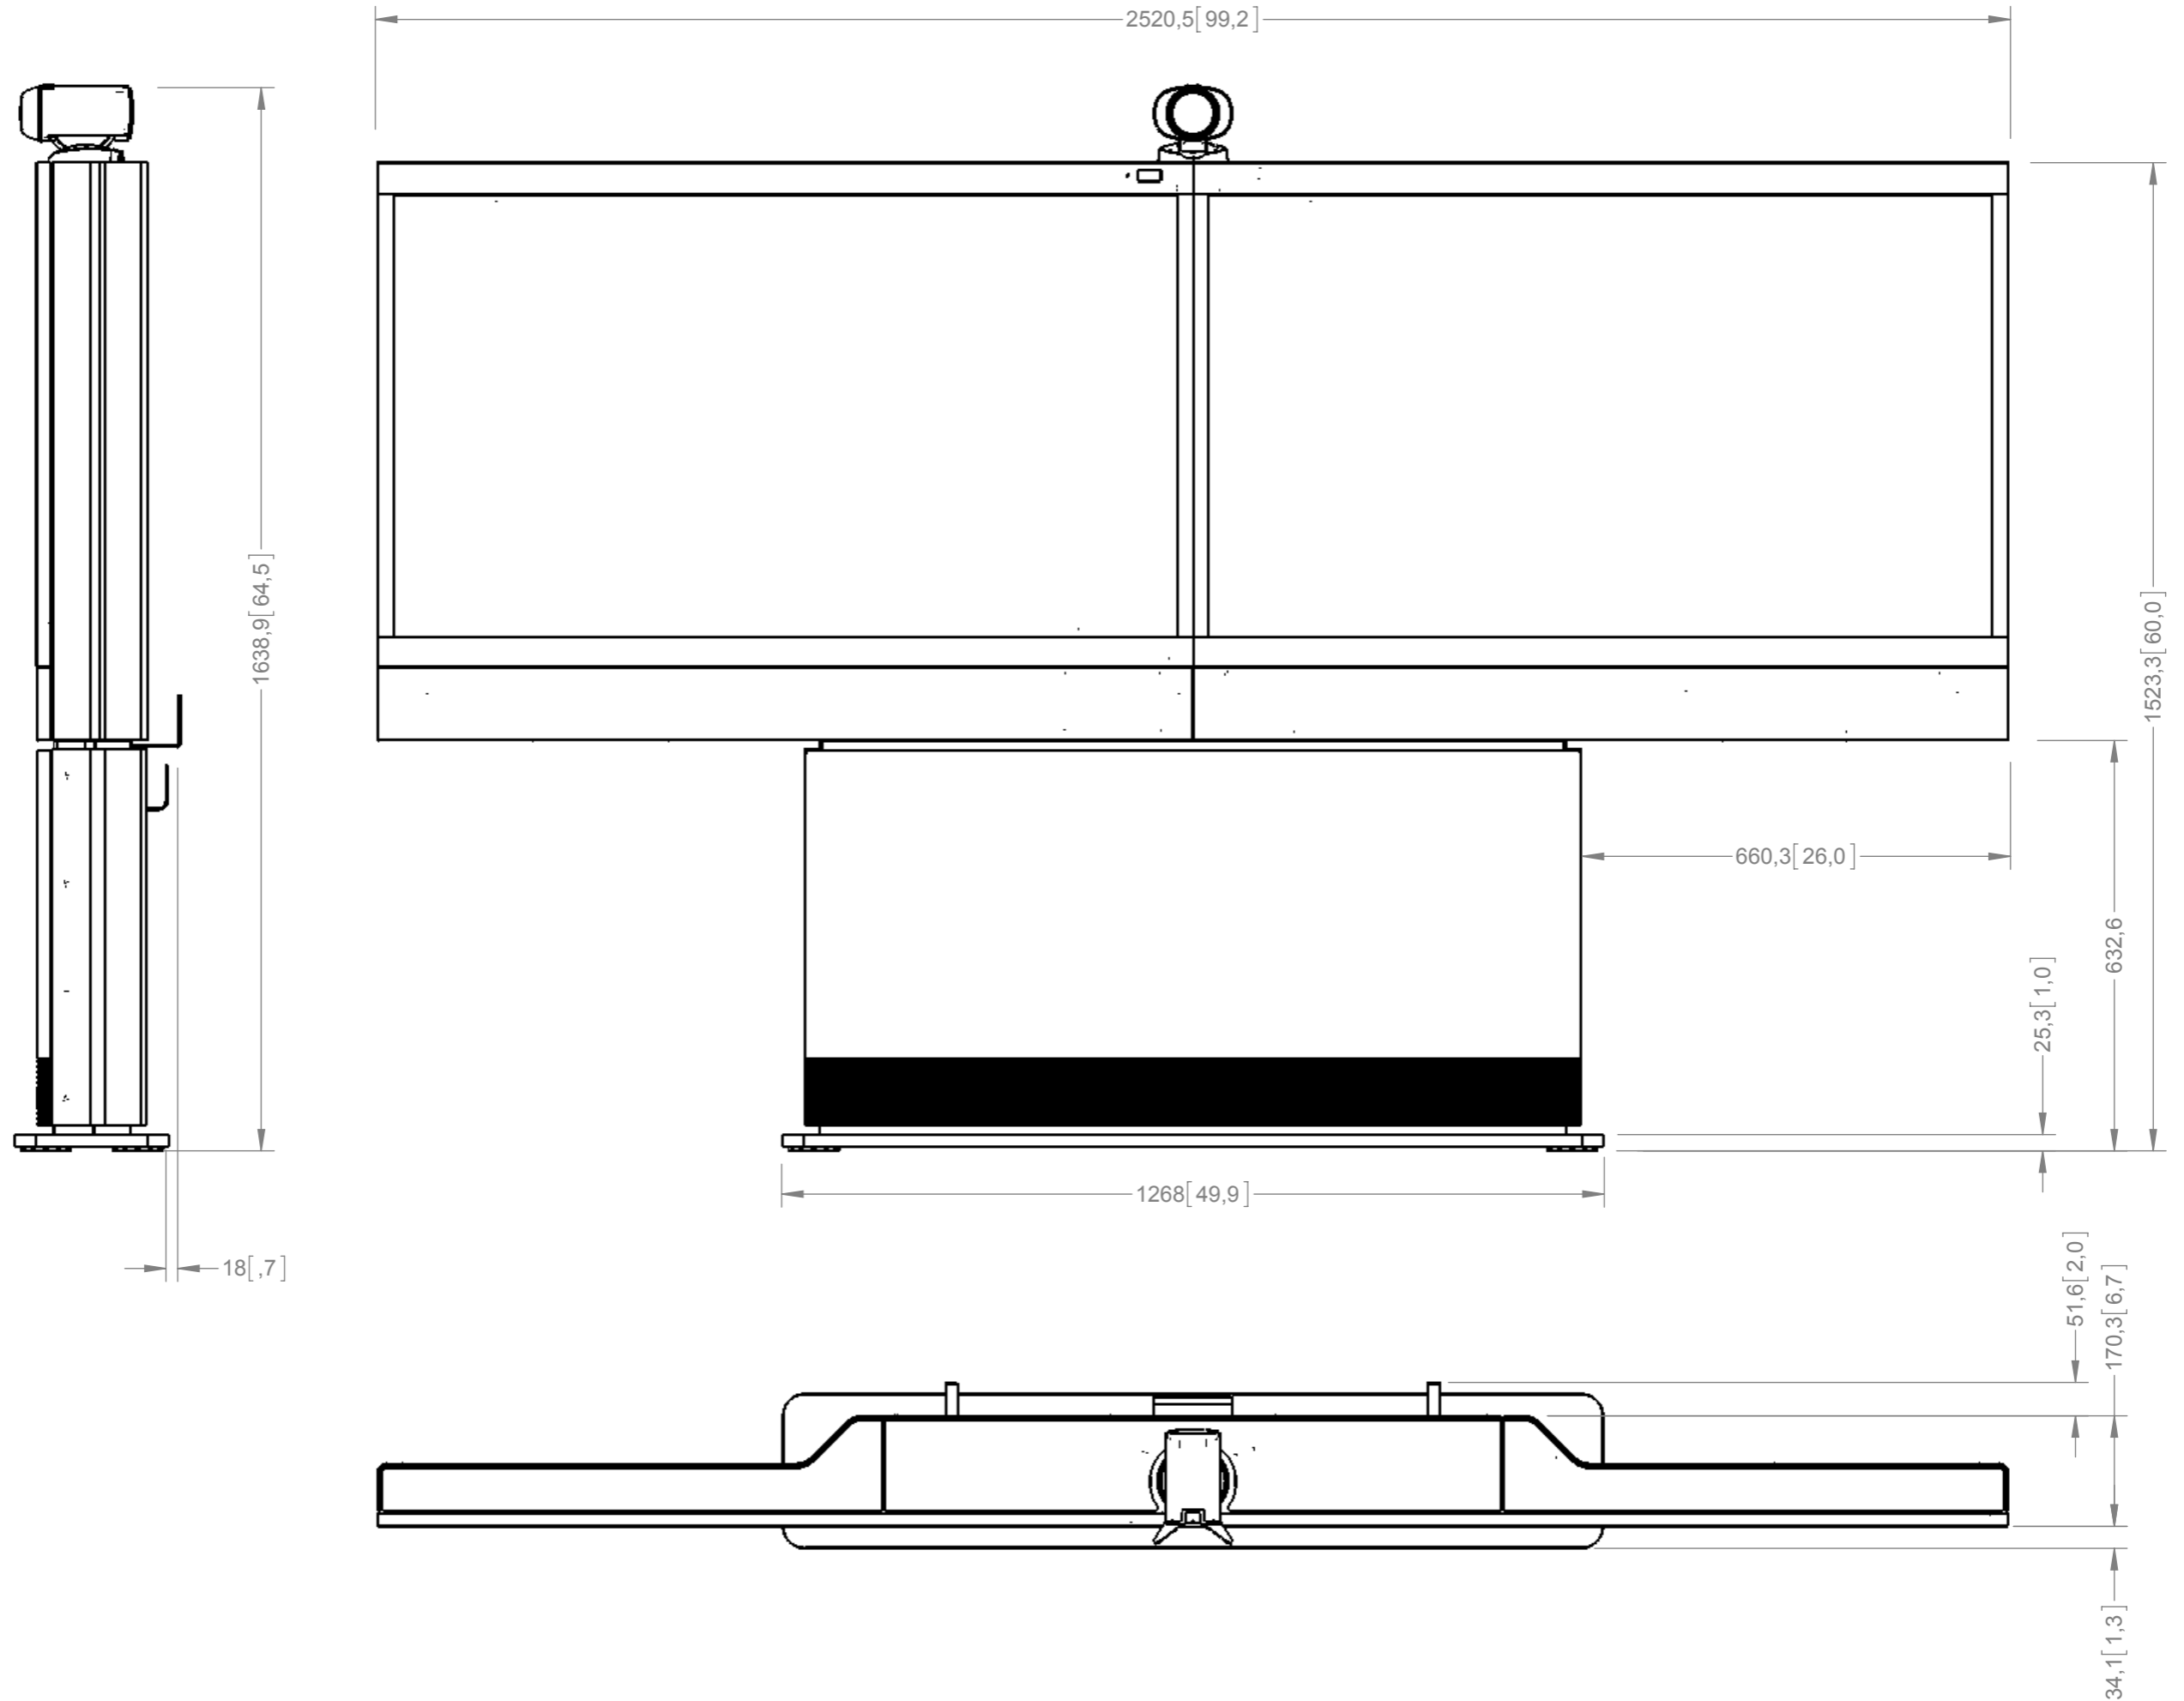

Profile 55" dual - stand alone

Scale 1:10
mm/[inches]

Profile 55" dual - wall mount

Scale 1:10
mm/[inches]

Profile 55" dual - wall mount

Scale 1:10
mm/[inches]