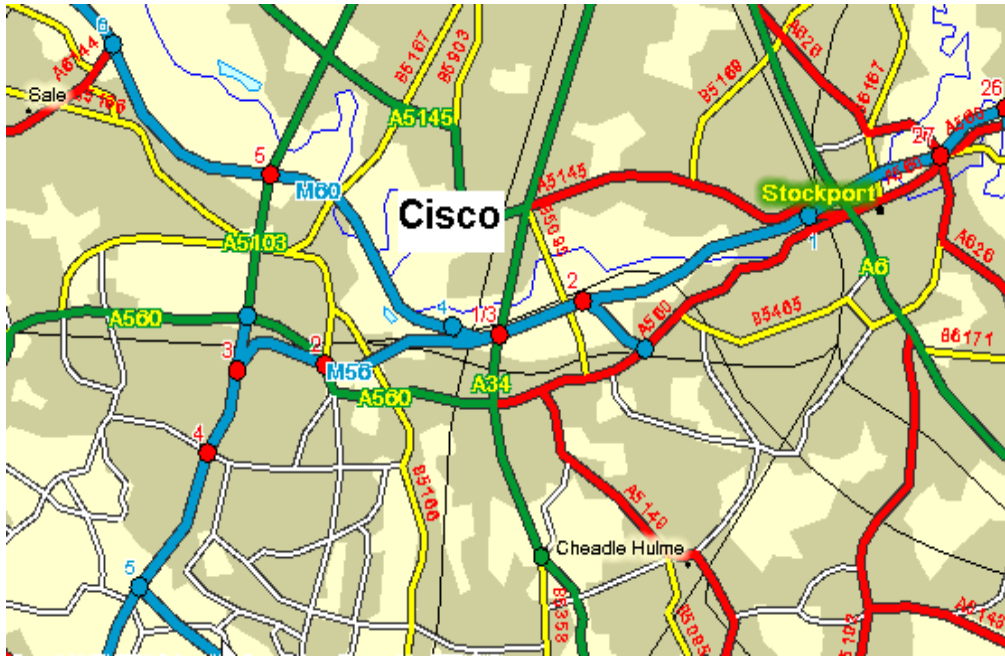

Directions to Cisco Systems Ltd. (Manchester)

Cisco Systems Ltd.
Crescent House
Towers Business Park
Wilmslow Road
Didsbury
Manchester
M20 2JE

Tel: 0161 249 5700

Travelling from the North via M61

1. Travel South down the M61 to the end and take the M60 anti-clockwise towards Manchester Airport.
2. Exit the M60 at Junction 5 and for a short while continue to follow signs towards Manchester Airport.
3. At the second exit, leave the A5013/M56 and follow the A560 towards Stockport. Join the M56 towards Stockport and after approximately 1 mile exit at the next Junction (J1) marked A34 to Didsbury.
4. Follow the A34 (Kingsway) for approximately 1 mile and peel off left at the first major set of traffic lights into Wilmslow Road.
5. Passing a Texaco garage on your left and Tesco on your right, go under the railway bridge and through the traffic lights.
6. At the next set of lights turn left into the Towers Business Park.
7. Cisco Systems is in the far right hand corner of the Business Park in Crescent House.

Travelling from the West via M62

1. Travel East along the M62 to Junction 12. Take the M60 anti-clockwise towards Manchester Airport.
2. Exit the M60 at Junction 5 and for a short while continue to follow signs towards Manchester Airport.
3. At the second exit, leave the A5013/M56 and follow the A560 towards Stockport. Join the M56 towards Stockport and after approximately 1 mile exit at the next Junction (J1) marked A34 to Didsbury.
4. Follow the A34 (Kingsway) for approximately 1 mile and peel off left at the first major set of traffic lights into Wilmslow Road.
5. Passing a Texaco garage on your left and Tesco on your right, go under the railway bridge and through the traffic lights.
6. At the next set of lights turn left into the Towers Business Park.
7. Cisco Systems is in the far right hand corner of the Business Park in Crescent House.

Travelling from the South via M6

1. Exit the M6 at Junction 19 and follow the signs for Manchester Airport along the A556.
2. At the end of the A556, join the M56 towards Manchester Airport.
3. Continue up the M56, past the Airport and follow the signs for Stockport. **(The M56 continues off to the LEFT. DO NOT continue on towards Manchester on the A5103.)**
4. Exit the M56 at Junction 1, marked A34 to Didsbury.
5. Follow the A34 (Kingsway) for approximately 1 mile and peel off left at the first major set of traffic lights into Wilmslow Road.
6. Passing a Texaco garage on your left and Tesco on your right, go under the railway bridge and through the traffic lights.
7. At the next set of lights turn left into the Towers Business Park.
8. Cisco Systems is in the far right hand corner of the Business Park in Crescent House.

Travelling from The East via M62