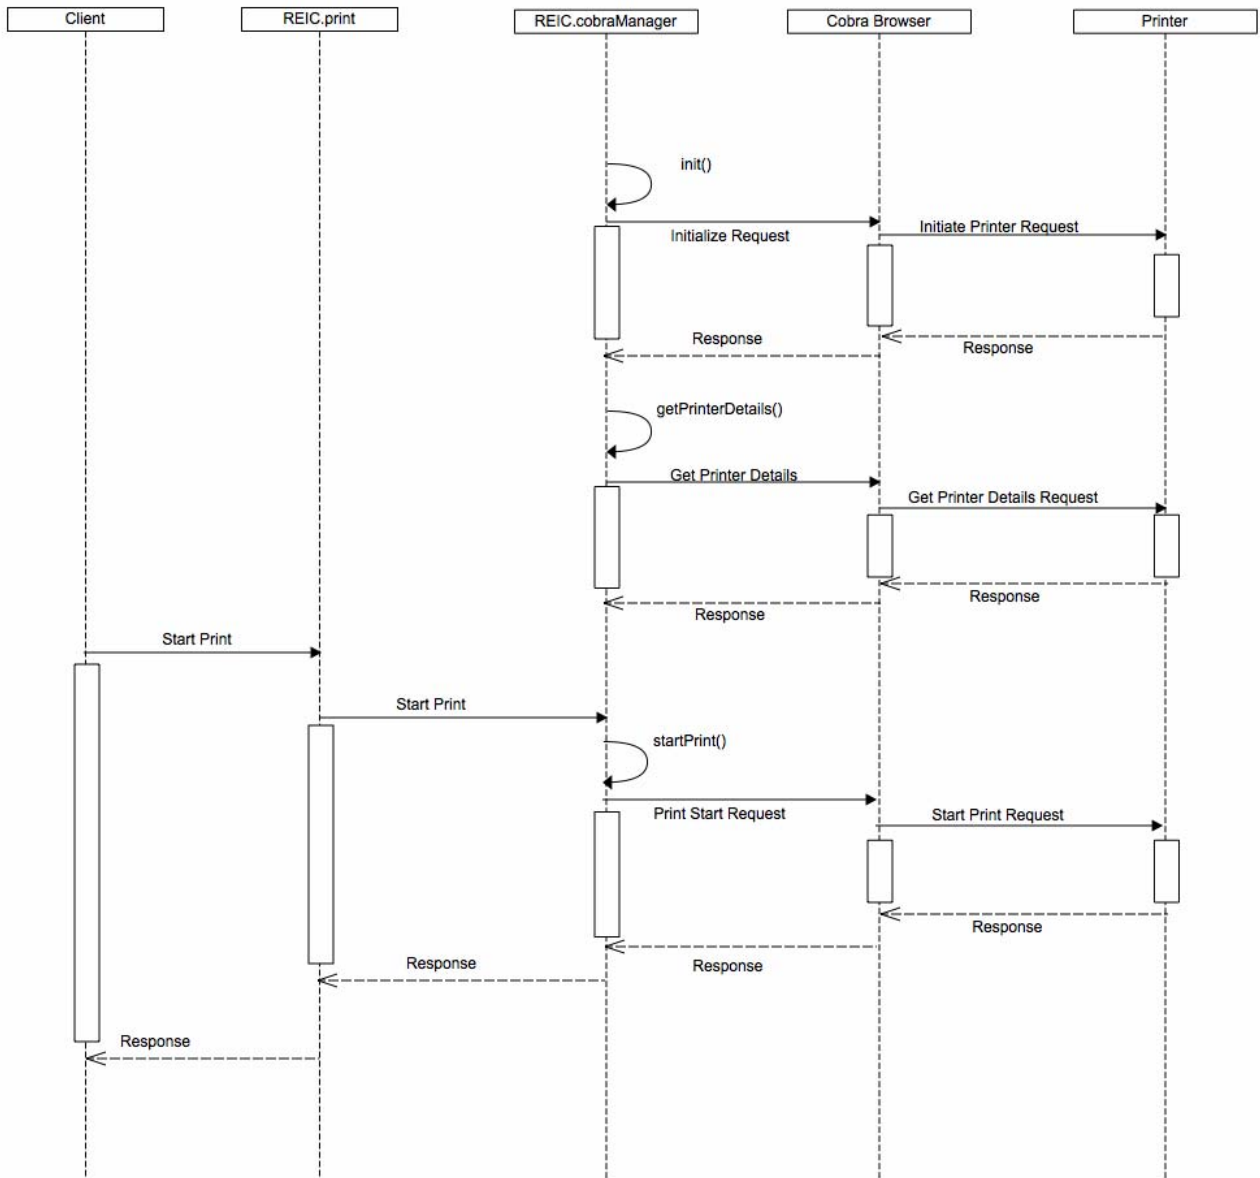

Print

Figure 6 Detailed Communication of Print