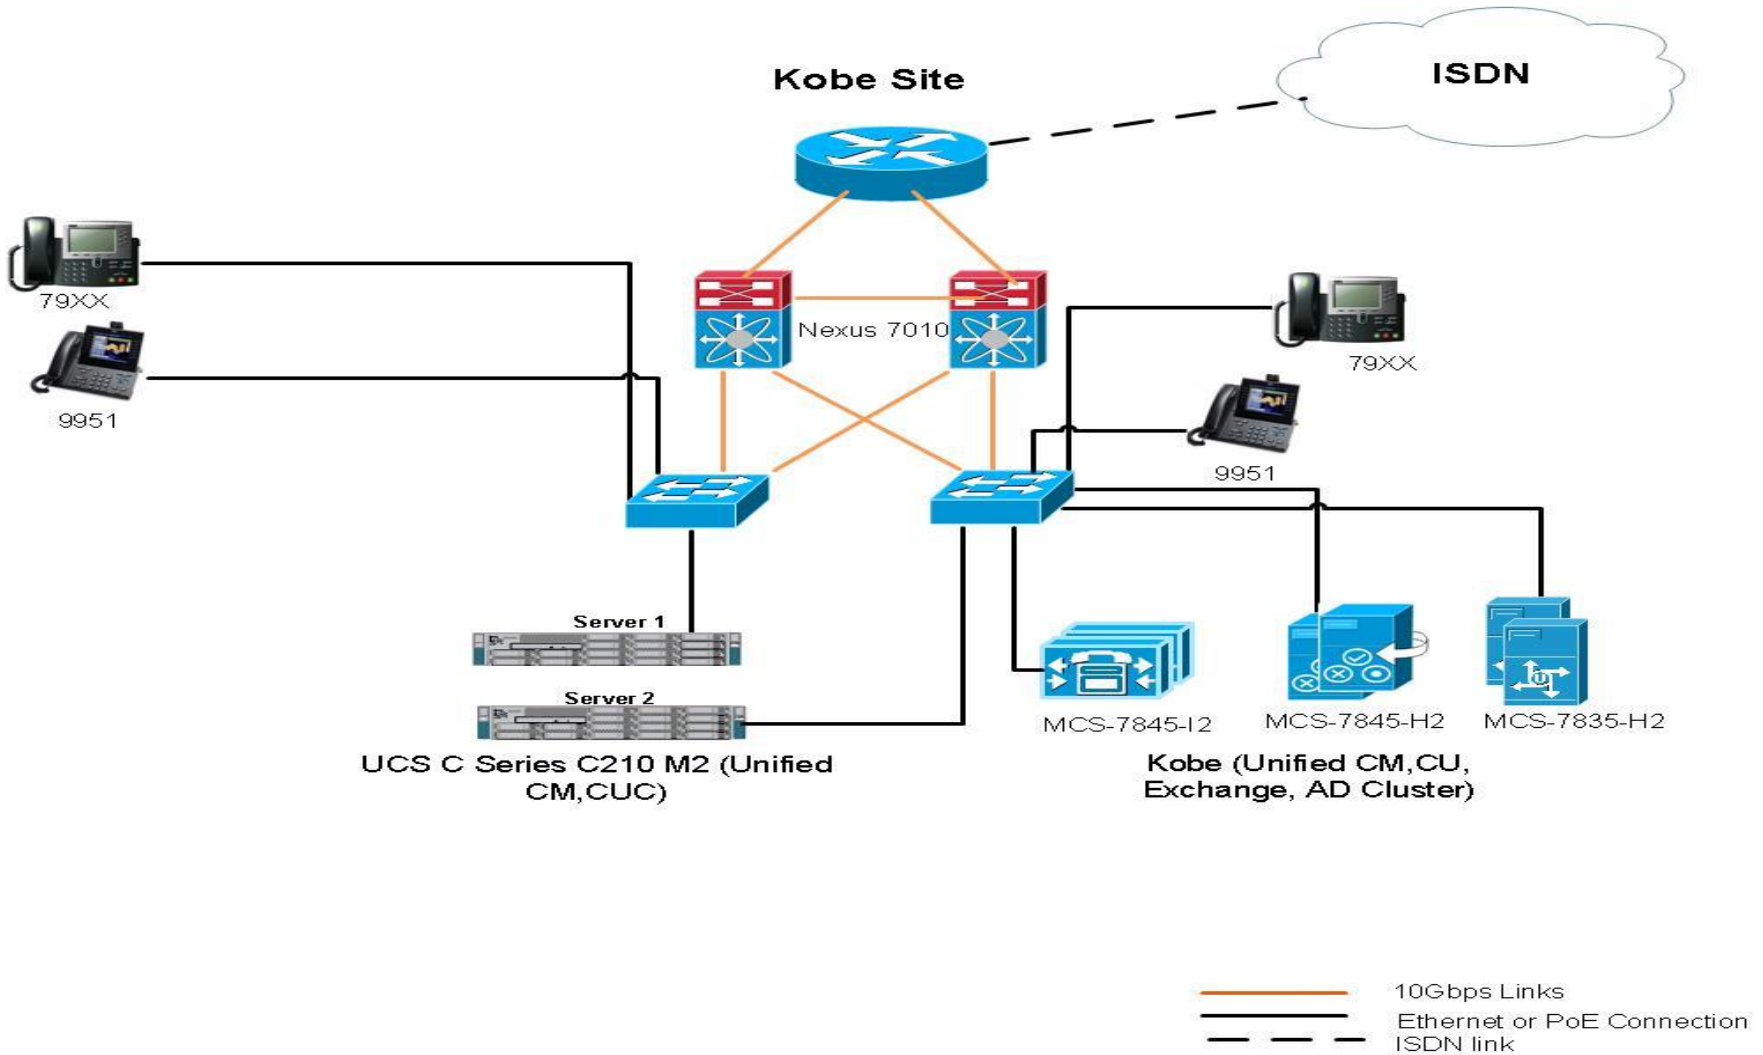

# Cisco Unity to Cisco Unity Connection 8.6(2a) マイグレーション検証サマリ

Jun 2012

# 対象コンポーネント

Category	Component	Hardware	Version
Servers	Cisco C-series	C210 M2	1.4(1m)
Hypervisor	ESXi host on Blade Server		ESXi 4.1
MCS	Cisco Unity	MCS 7845 H2 / MCS 7845 I2	
Voice Gateway	IOS	Voice Gateway 2801	15.1(4)M2
Switch	Access Switch	Cisco 3750	
Migration Tool	COBRAS Import Tool		1.2.4
Migration Tool	COBRAS Export Tool		7.0.120
Client	Japanese OS		Win-7 & Win-XP
Client	English OS		Win-7 & Win-XP

# マイグレーションパス

SI No.	Cisco Unity	Cisco Unity Connection
1	4.0(5)	8.6(2a)SU1
2	5.0(1a)	8.6(2a)SU1
3	7.0(2)	8.6(2a)SU1
4	8.0(3)	8.6(2a)SU1

# Unity to Unity Connection Migration Topology