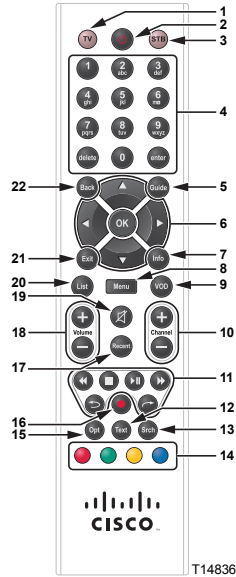

## Before You Begin

Be sure that your television power cord and your Cisco set-top box are not plugged into the same wall outlet.

## Know Your Remote

The diagram below describes each key on your remote control. Functions may vary between different services.

Refer to the user guide for your set-top for descriptions of specific functions.

- 1 Select TV operating keys
- 2 Turns the currently selected device on and off
- 3 Select set-top box operating keys
- 4 Allow direct access to specific channels or menu items
- 5 View the EPG
- 6 Navigate through on-screen menus
- 7 View more info
- 8 Display the menu
- 9 View VOD programs
- 10 Change the channel up and down
- 11 Control the recorded program
- 12 In TV Mode only: Text = Teletext On
- 13 In TV Mode only: Srch = Teletext Off
- 14 Make on-screen selections
- 15 In TV Mode only: Opt = AV Control
- 16 Record the selected program
- 17 Go to most recently viewed channel
- 18 Increase or decrease the volume
- 19 Mute the volume
- 20 View list of recorded programs
- 21 Return to TV program
- 22 Go back to the previous screen

## Recalling a TV Code

Follow these steps if you need to know your TV code.

1. Hold the **TV** key until both device keys begin to flash. Then release the **TV** key.
2. Press the **OK** key. The TV key flashes each of the four digits in the code, separated by pauses. A rapid flicker represents zero. So a code of 1032 will be shown as:  
FLASH <pause> FLICKER <pause>  
FLASH... FLASH... FLASH... <pause>  
FLASH... FLASH