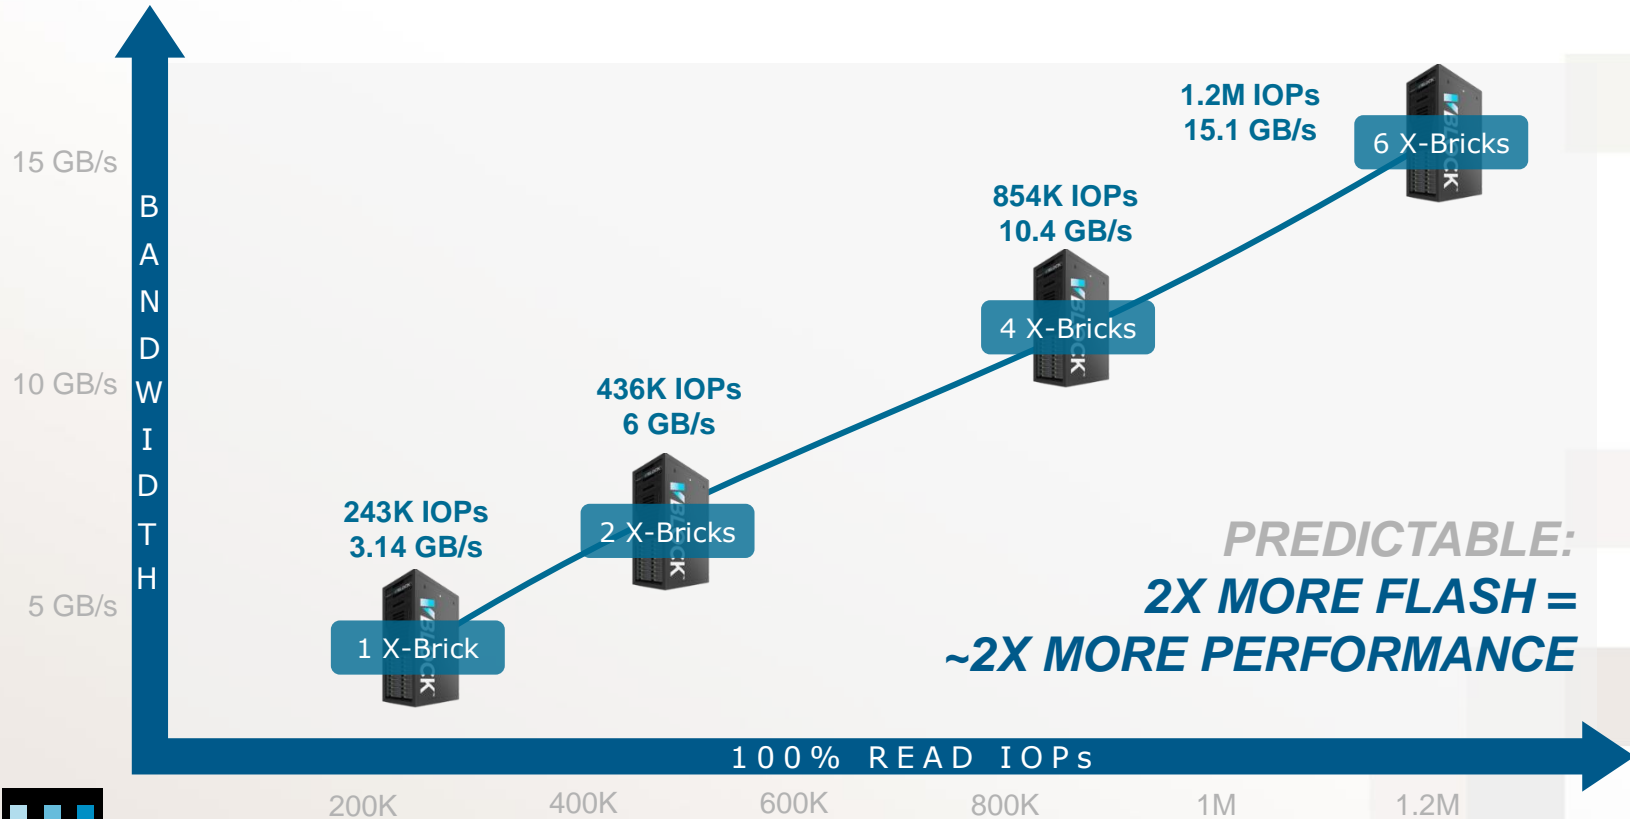

VB540 ALL-FLASH PERFORMANCE